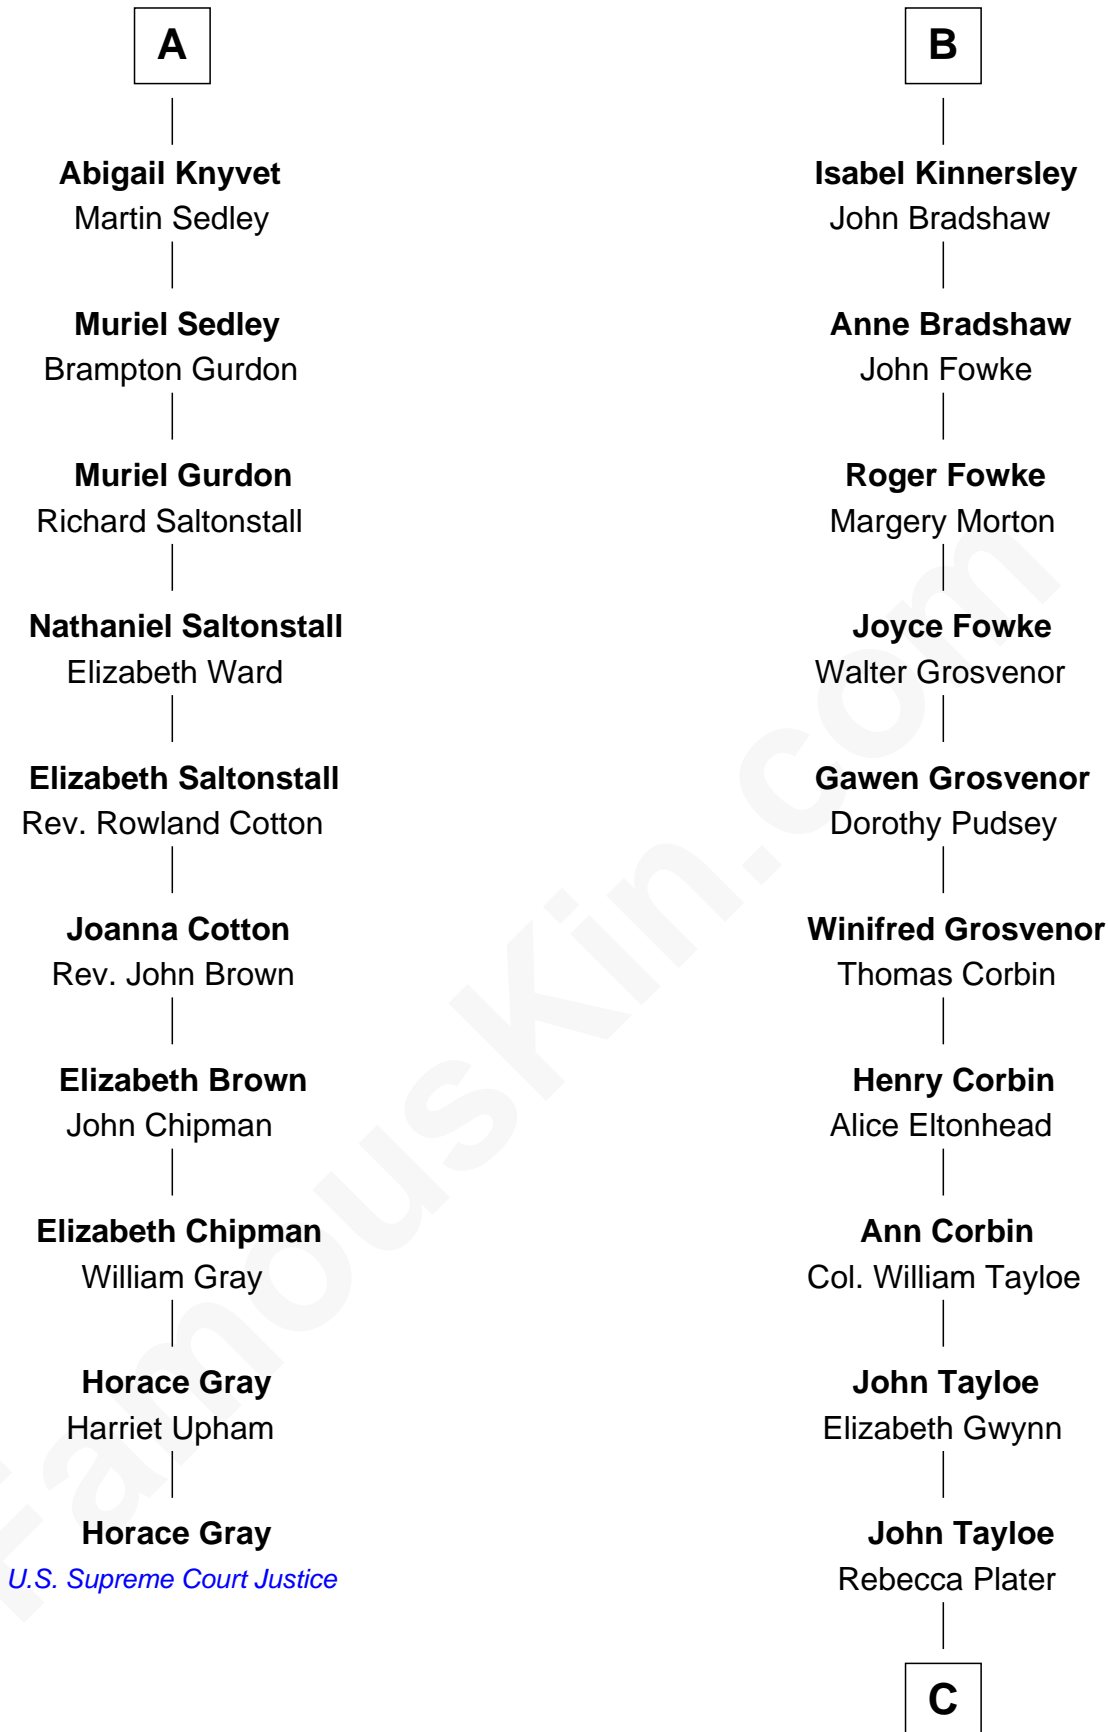

FamousKin.com

Relationship Chart of

Horace Gray

U.S. Supreme Court Justice

16th cousin 5 times removed of

Thomas Hunt Morgan

Nobel Prize Winner in Physiology or Medicine

C

Elizabeth Tayloe
Col. Edward Lloyd

Mary Tayloe Lloyd
Francis Scott Key

Elizabeth Phoebe Key
Charles Howard

Ellen Key Howard
Charlton Hunt Morgan

Thomas Hunt Morgan
Nobel Prize Winner

FamousKin.com