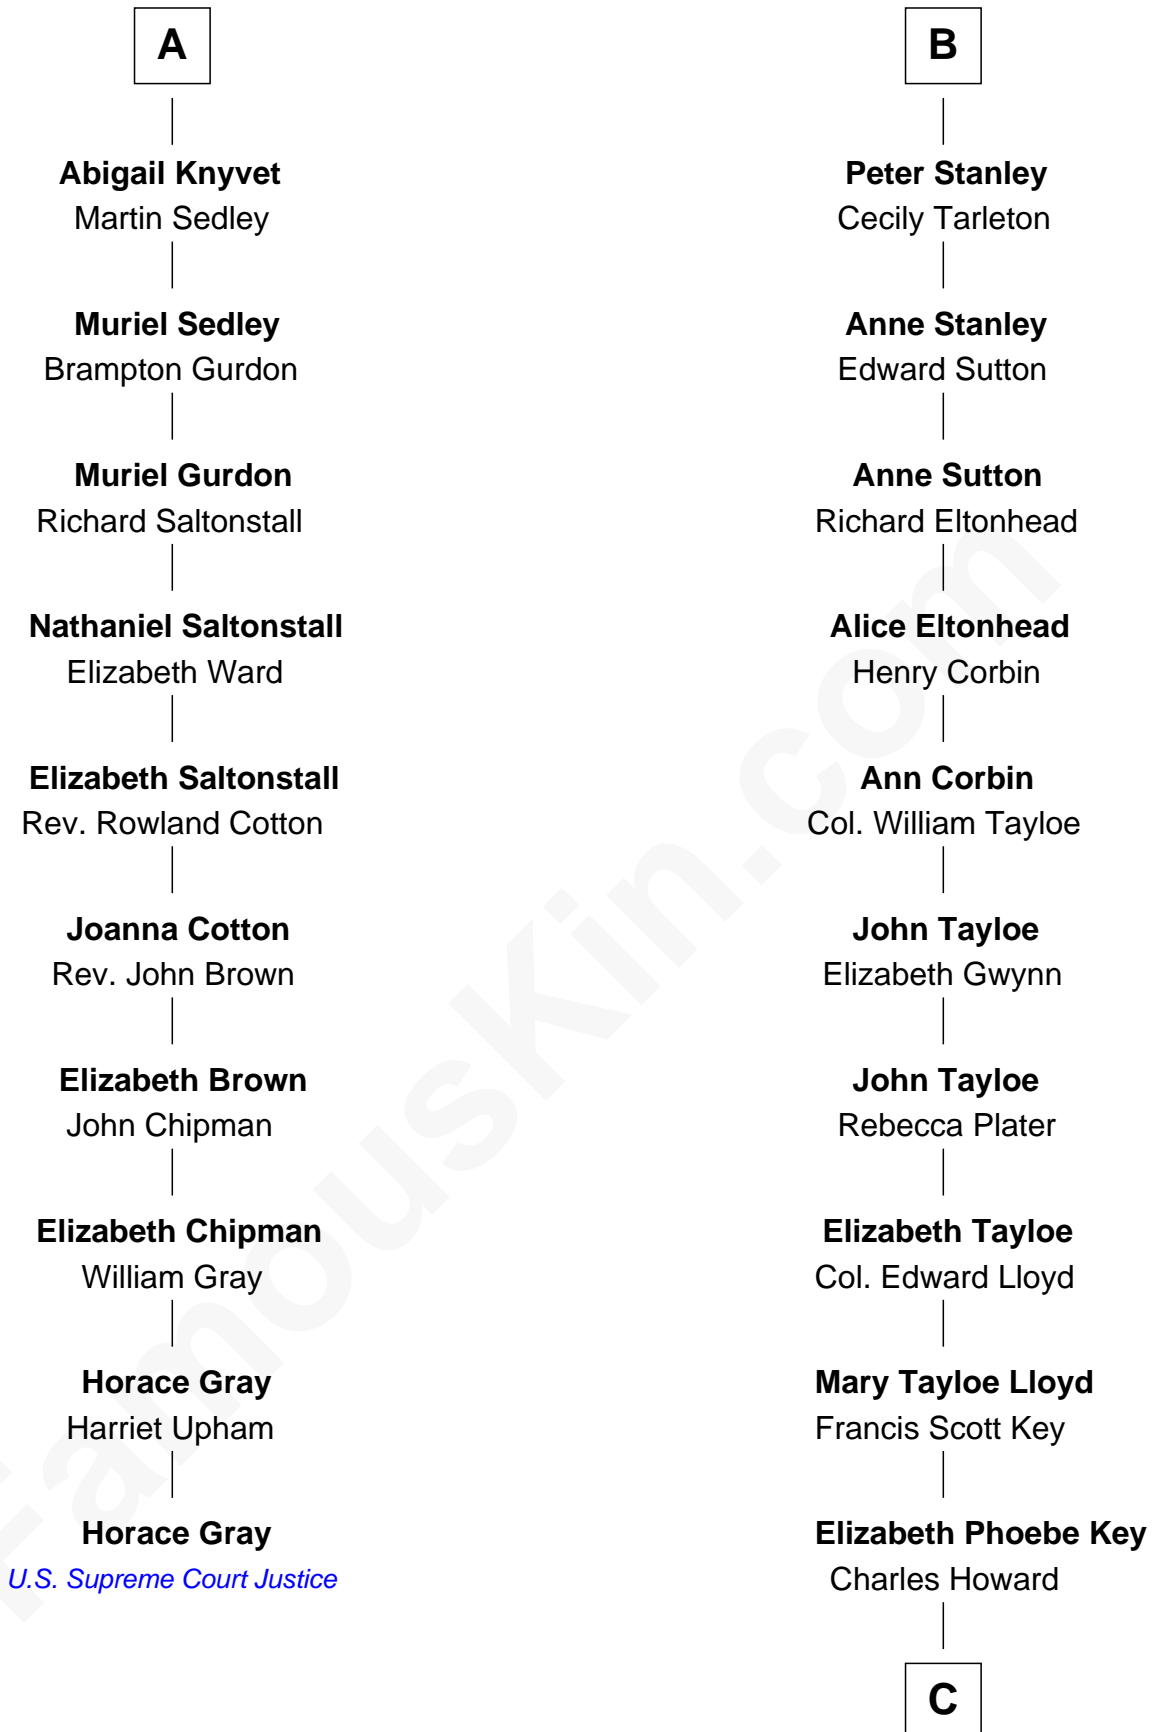

FamousKin.com

Relationship Chart of

Horace Gray

U.S. Supreme Court Justice

16th cousin 2 times removed of

Thomas Hunt Morgan

Nobel Prize Winner in Physiology or Medicine

C

Ellen Key Howard
Charlton Hunt Morgan

Thomas Hunt Morgan
Nobel Prize Winner

FamousKin.com