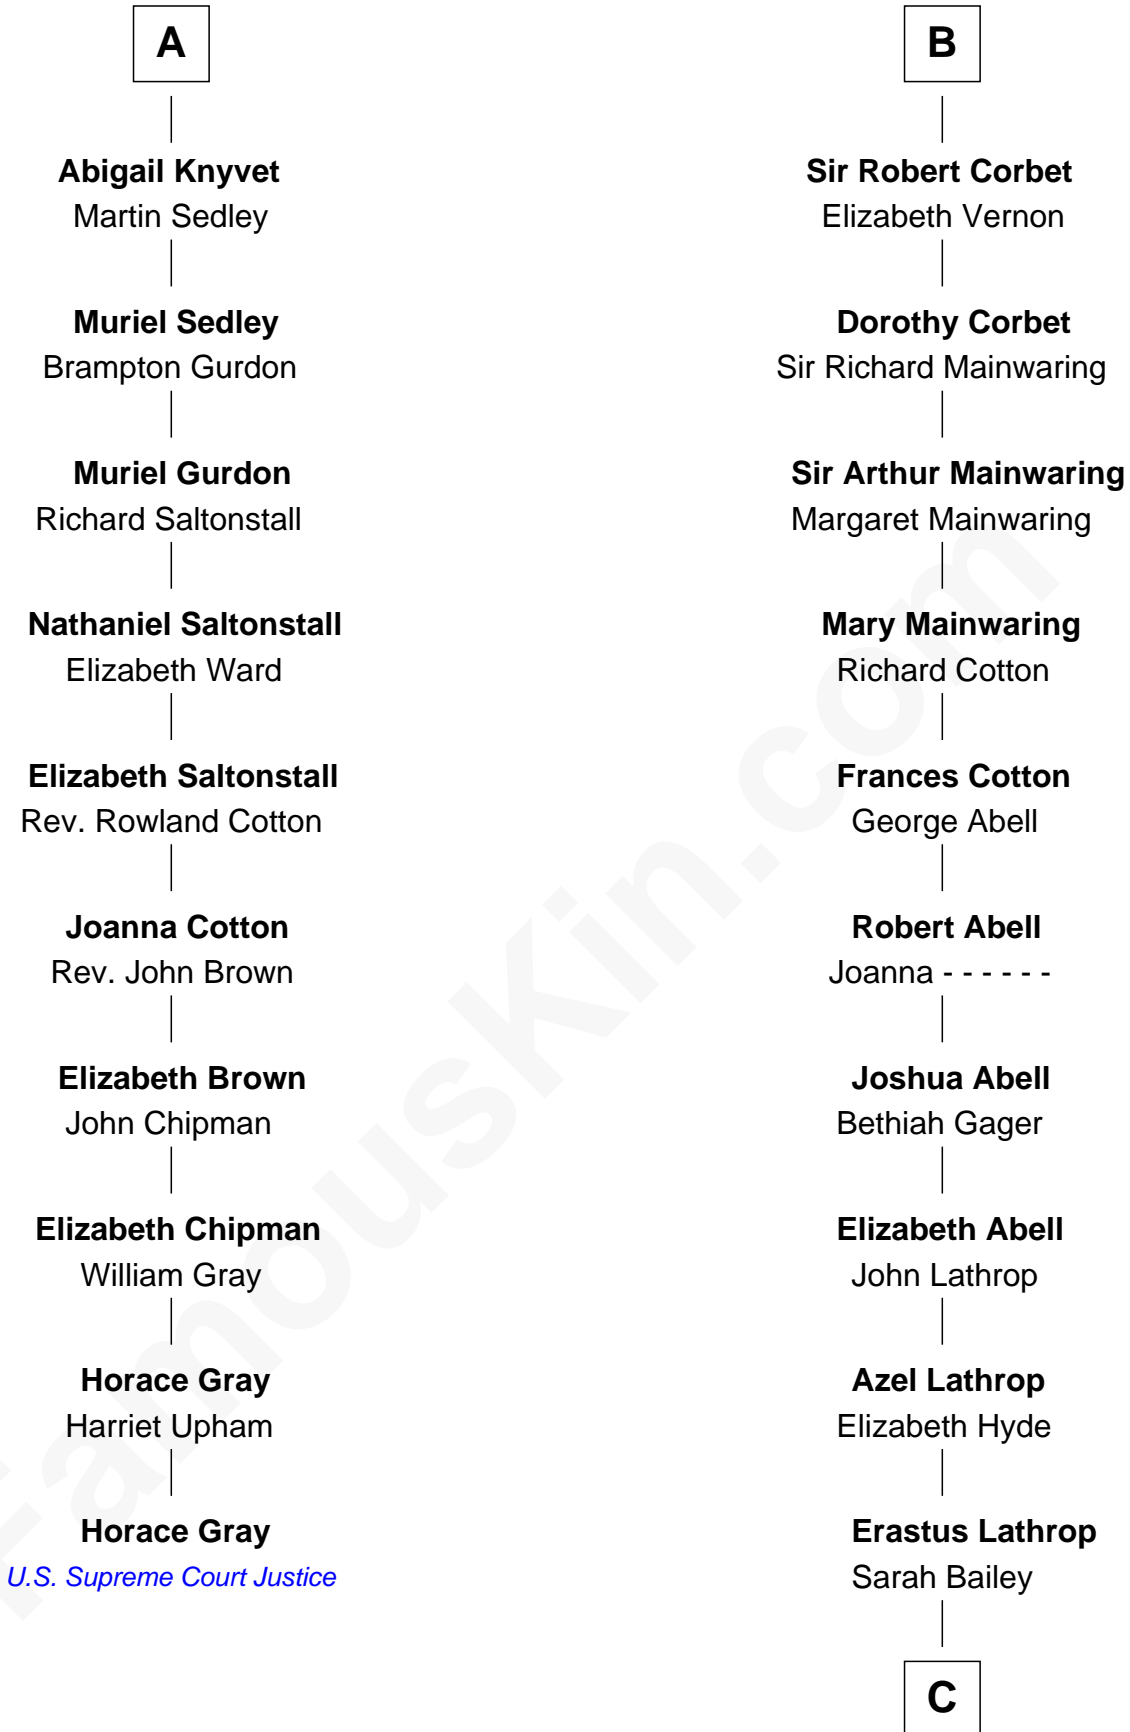

FamousKin.com

Relationship Chart of

Horace Gray

U.S. Supreme Court Justice

16th cousin 3 times removed of

Marjorie Post

Founder of General Foods

C

—
Caroline Cushman Lathrop

Charles Rollin Post

—
Charles William Post

Elle Letitia Merriweather

—
Marjorie Post

Founder of General Foods

FamousKin.com