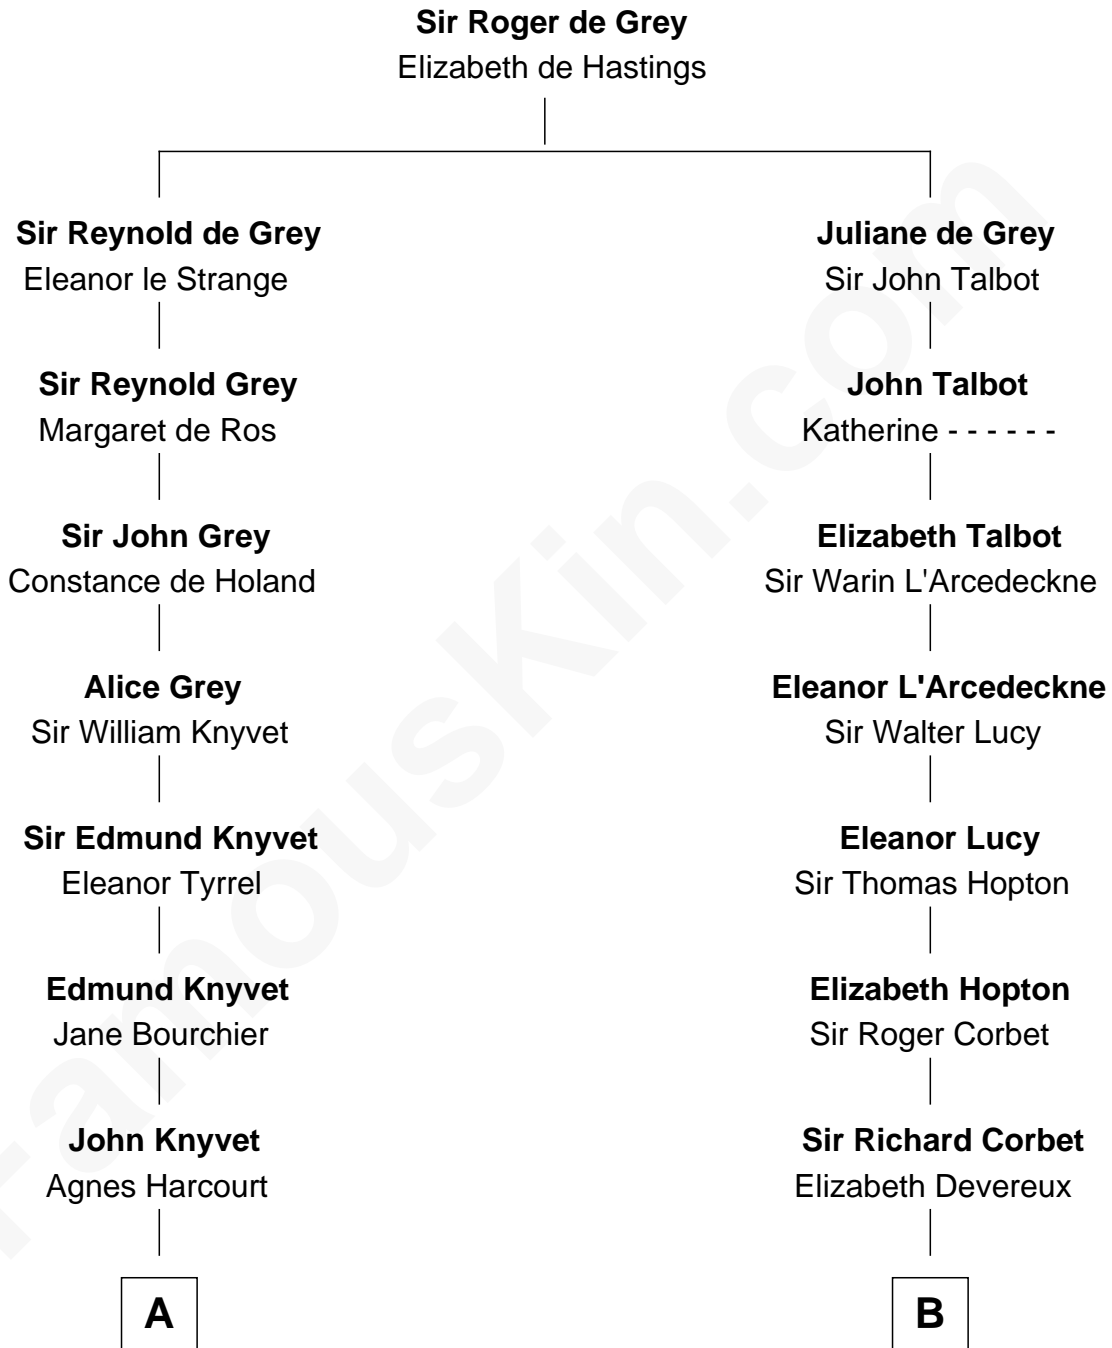

FamousKin.com

Relationship Chart of

Horace Gray

U.S. Supreme Court Justice

16th cousin 3 times removed of

Marjorie Post

Founder of General Foods

C

—
Caroline Cushman Lathrop

Charles Rollin Post

—
Charles William Post

Elle Letitia Merriweather

—
Marjorie Post

Founder of General Foods

FamousKin.com