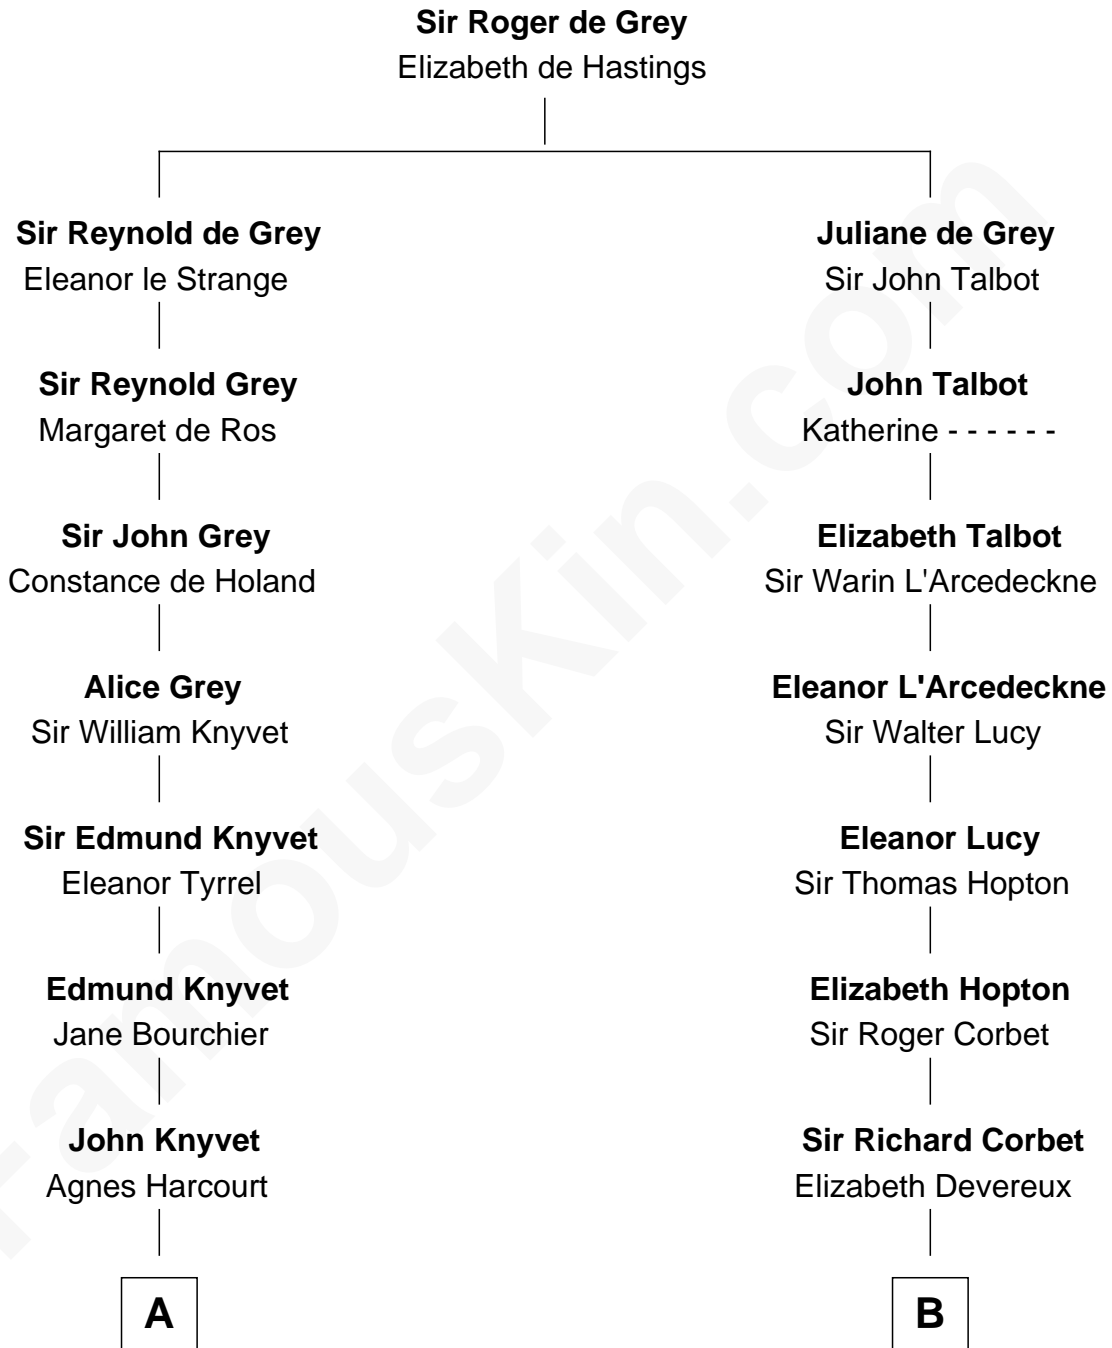

FamousKin.com

Relationship Chart of

Horace Gray

U.S. Supreme Court Justice

16th cousin 2 times removed of

C. W. Post

Founder of Post Cereals

C

Caroline Cushman Lathrop

Charles Rollin Post

C. W. Post

Founder of Post Cereals

FamousKin.com