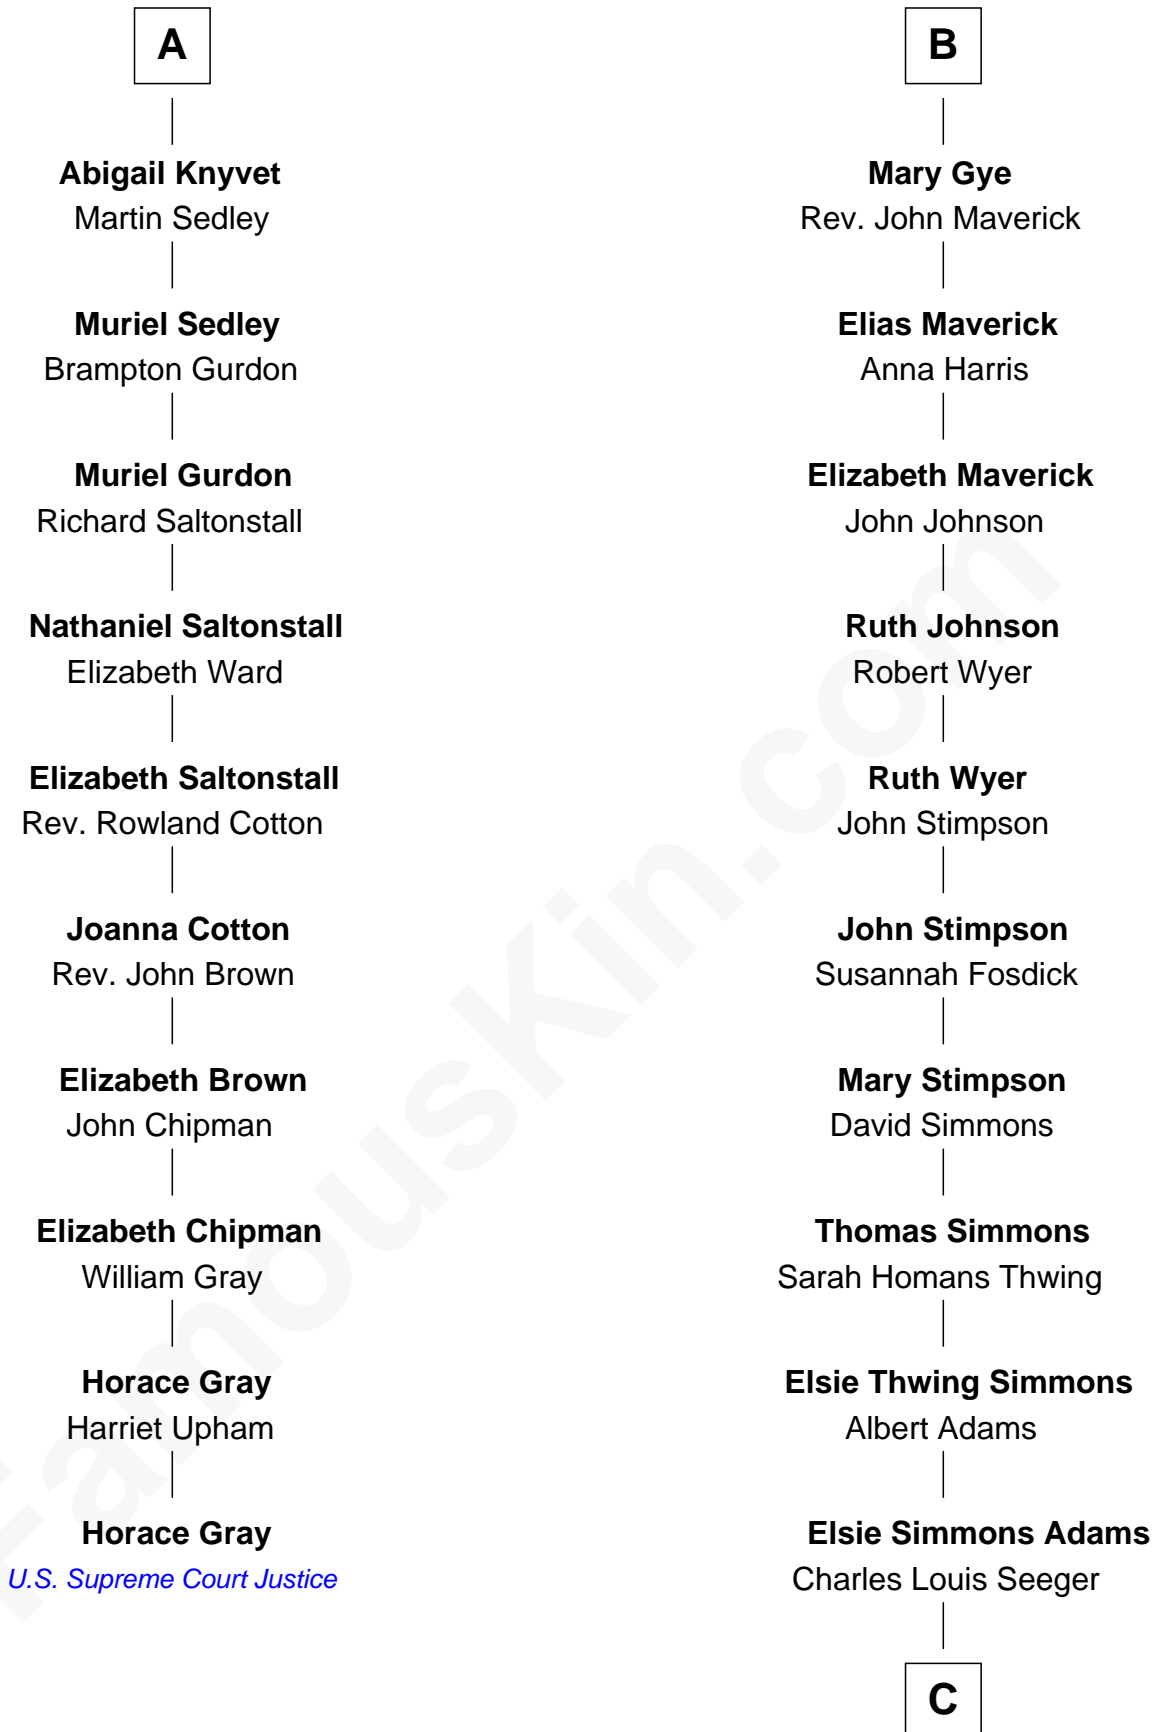

FamousKin.com

Relationship Chart of

Horace Gray

U.S. Supreme Court Justice

16th cousin 2 times removed of

Pete Seeger

American Folk Singer

Richard Fitzalan
Eleanor Plantagenet

C

Charles Louis Seeger
Constance de Clyver Edson

Pete Seeger
American Folk Singer

FamousKin.com