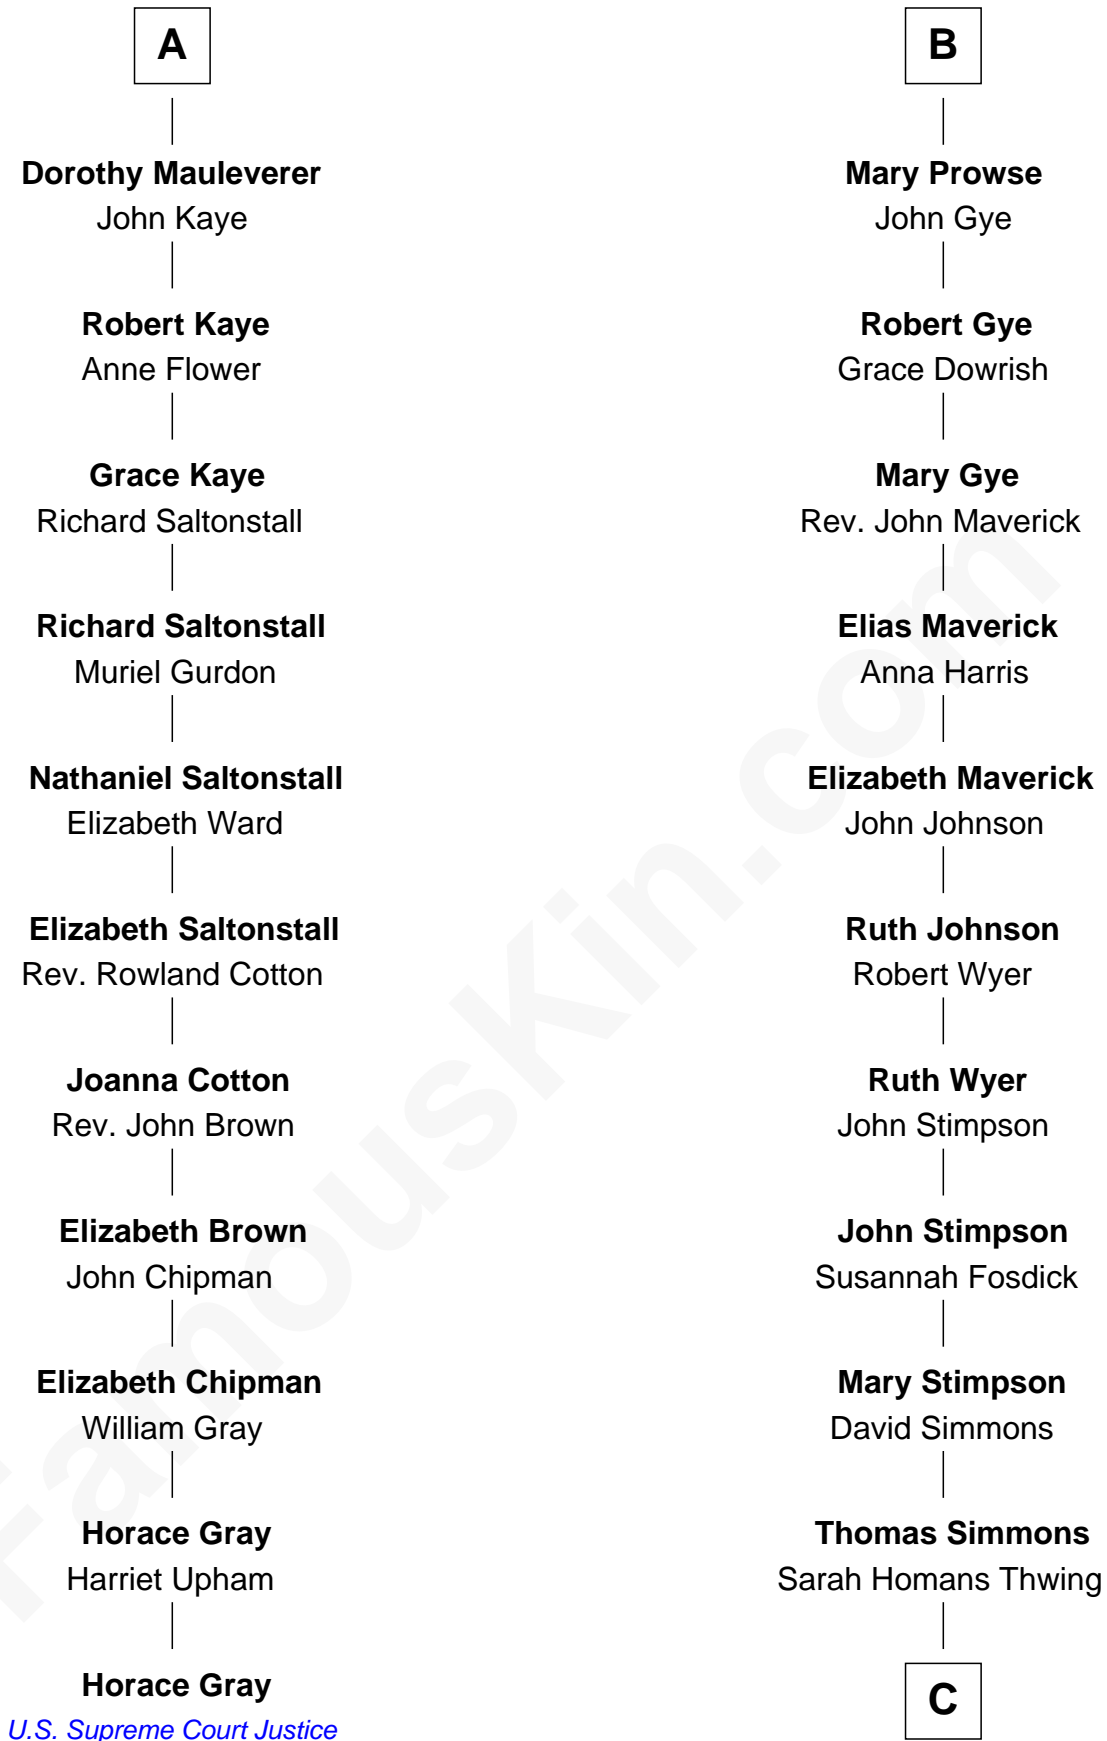

FamousKin.com

Relationship Chart of

Horace Gray

U.S. Supreme Court Justice

17th cousin 3 times removed of

Pete Seeger

American Folk Singer

Sir Maurice de Berkeley

Eve la Zouche

C

Elsie Thwing Simmons

Albert Adams

Elsie Simmons Adams

Charles Louis Seeger

Charles Louis Seeger

Constance de Clyver Edson