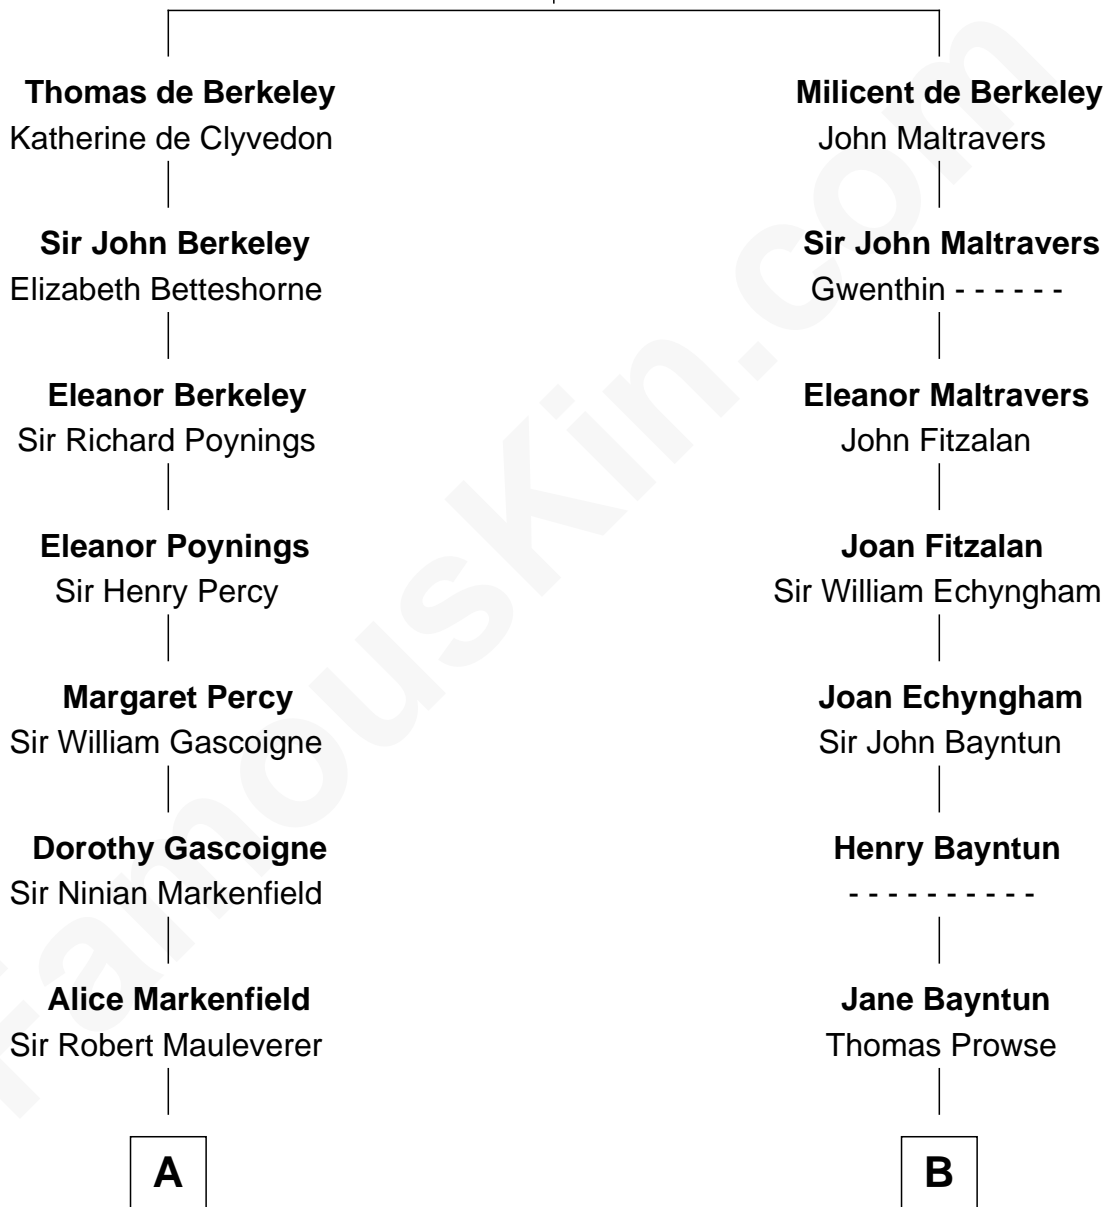

FamousKin.com

Relationship Chart of

Horace Gray

U.S. Supreme Court Justice

17th cousin 3 times removed of

Pete Seeger

American Folk Singer

Sir Maurice de Berkeley

Eve la Zouche

C

Elsie Thwing Simmons

Albert Adams

Elsie Simmons Adams

Charles Louis Seeger

Charles Louis Seeger

Constance de Clyver Edson

Pete Seeger

American Folk Singer

FamousKin.com