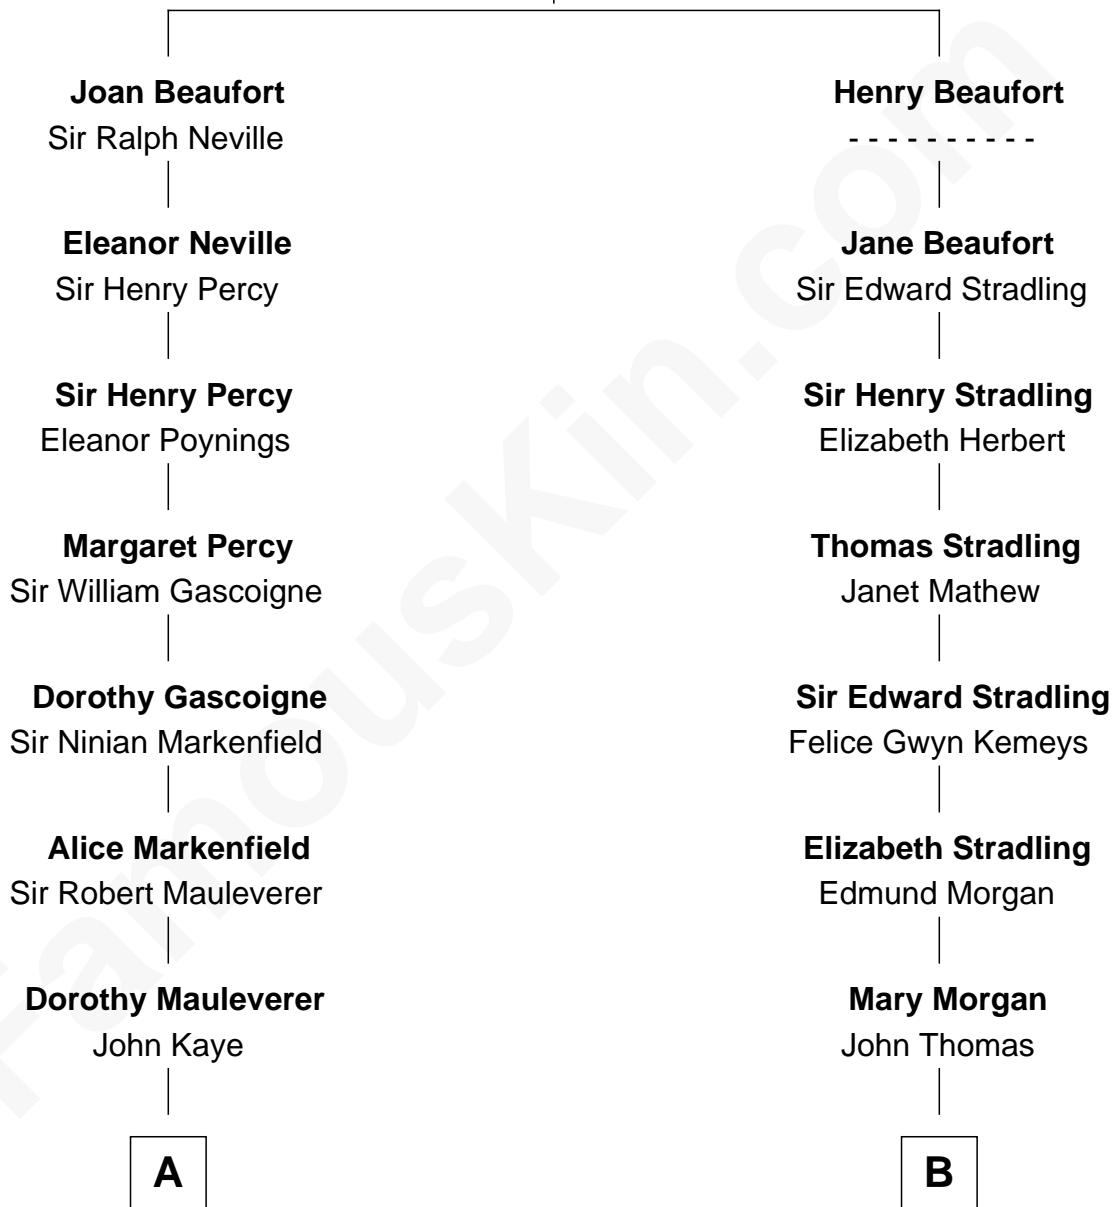

FamousKin.com

Relationship Chart of

Horace Gray

U.S. Supreme Court Justice

16th cousin 4 times removed of

Sally Ride

1st American Woman in Space

Katherine Roet
John of Gaunt

C

Charles Everroad Richardson

Blanche Gibson

Jennie Mae Richardson

Thomas Vernam Ride

Dale Burdell Ride

Carol Joyce Anderson

Sally Ride

1st American Woman in Space

FamousKin.com