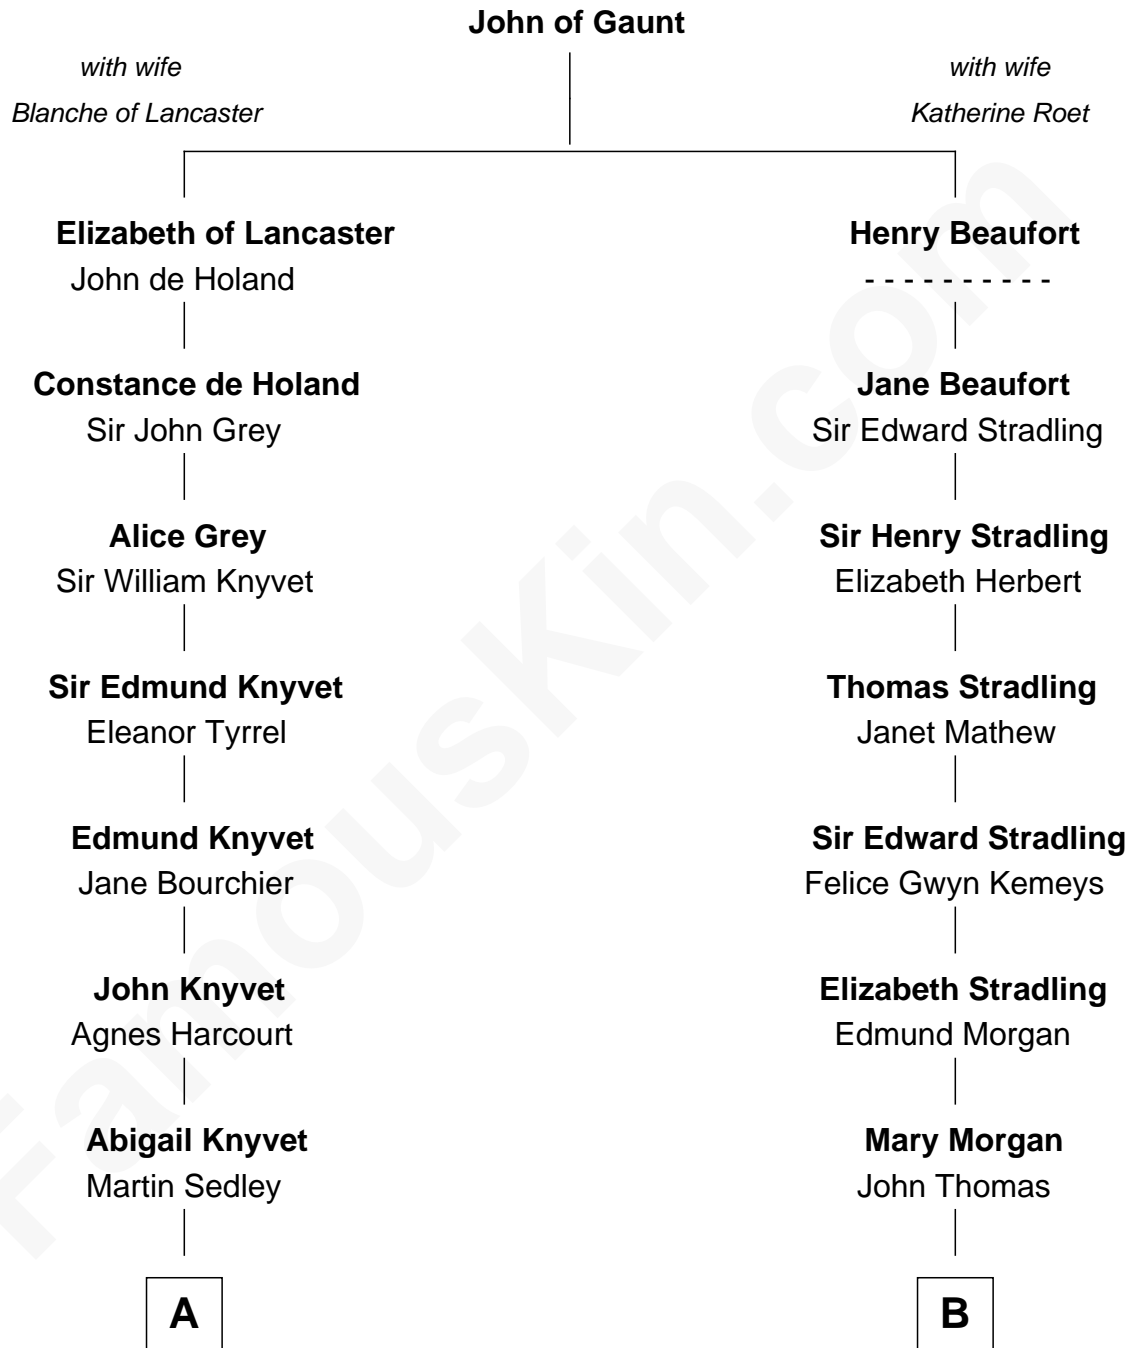

## Relationship Chart of

### Horace Gray

*U.S. Supreme Court Justice*

15th cousin 5 times removed of

### Sally Ride

*1st American Woman in Space*

**C**

**Charles Everroad Richardson**

Blanche Gibson

**Jennie Mae Richardson**

Thomas Vernam Ride

**Dale Burdell Ride**

Carol Joyce Anderson

**Sally Ride**

*1st American Woman in Space*

FamousKin.com