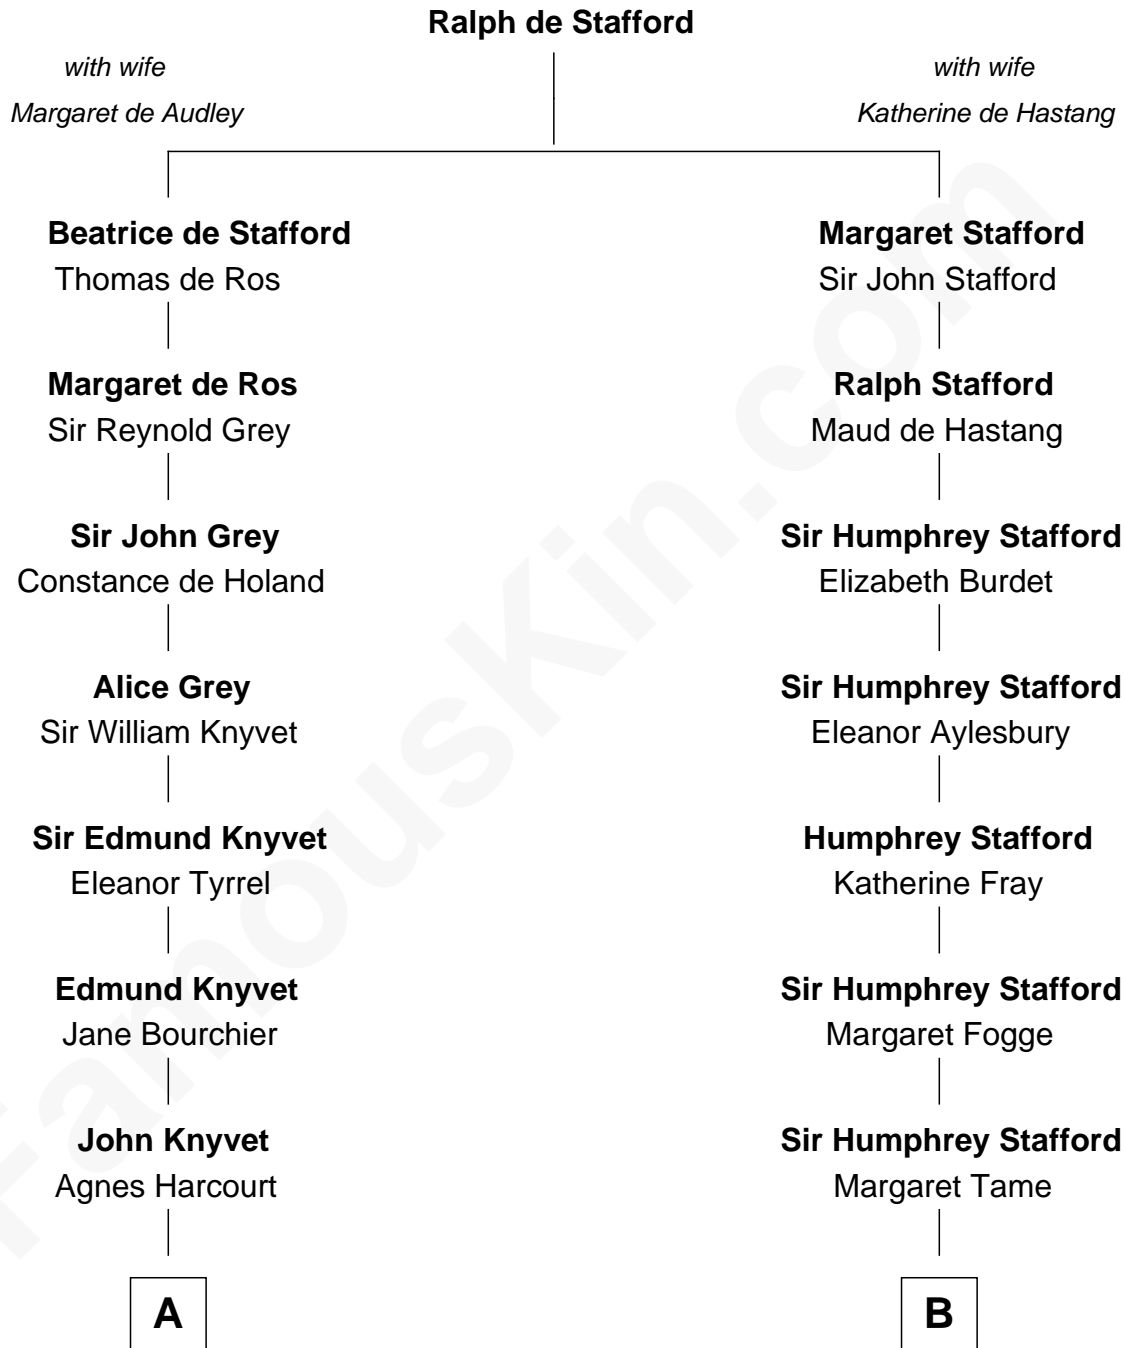

FamousKin.com

Relationship Chart of

Horace Gray

U.S. Supreme Court Justice

16th cousin 4 times removed of

Charlie Munger

Vice-Chairman of Berkshire Hathaway