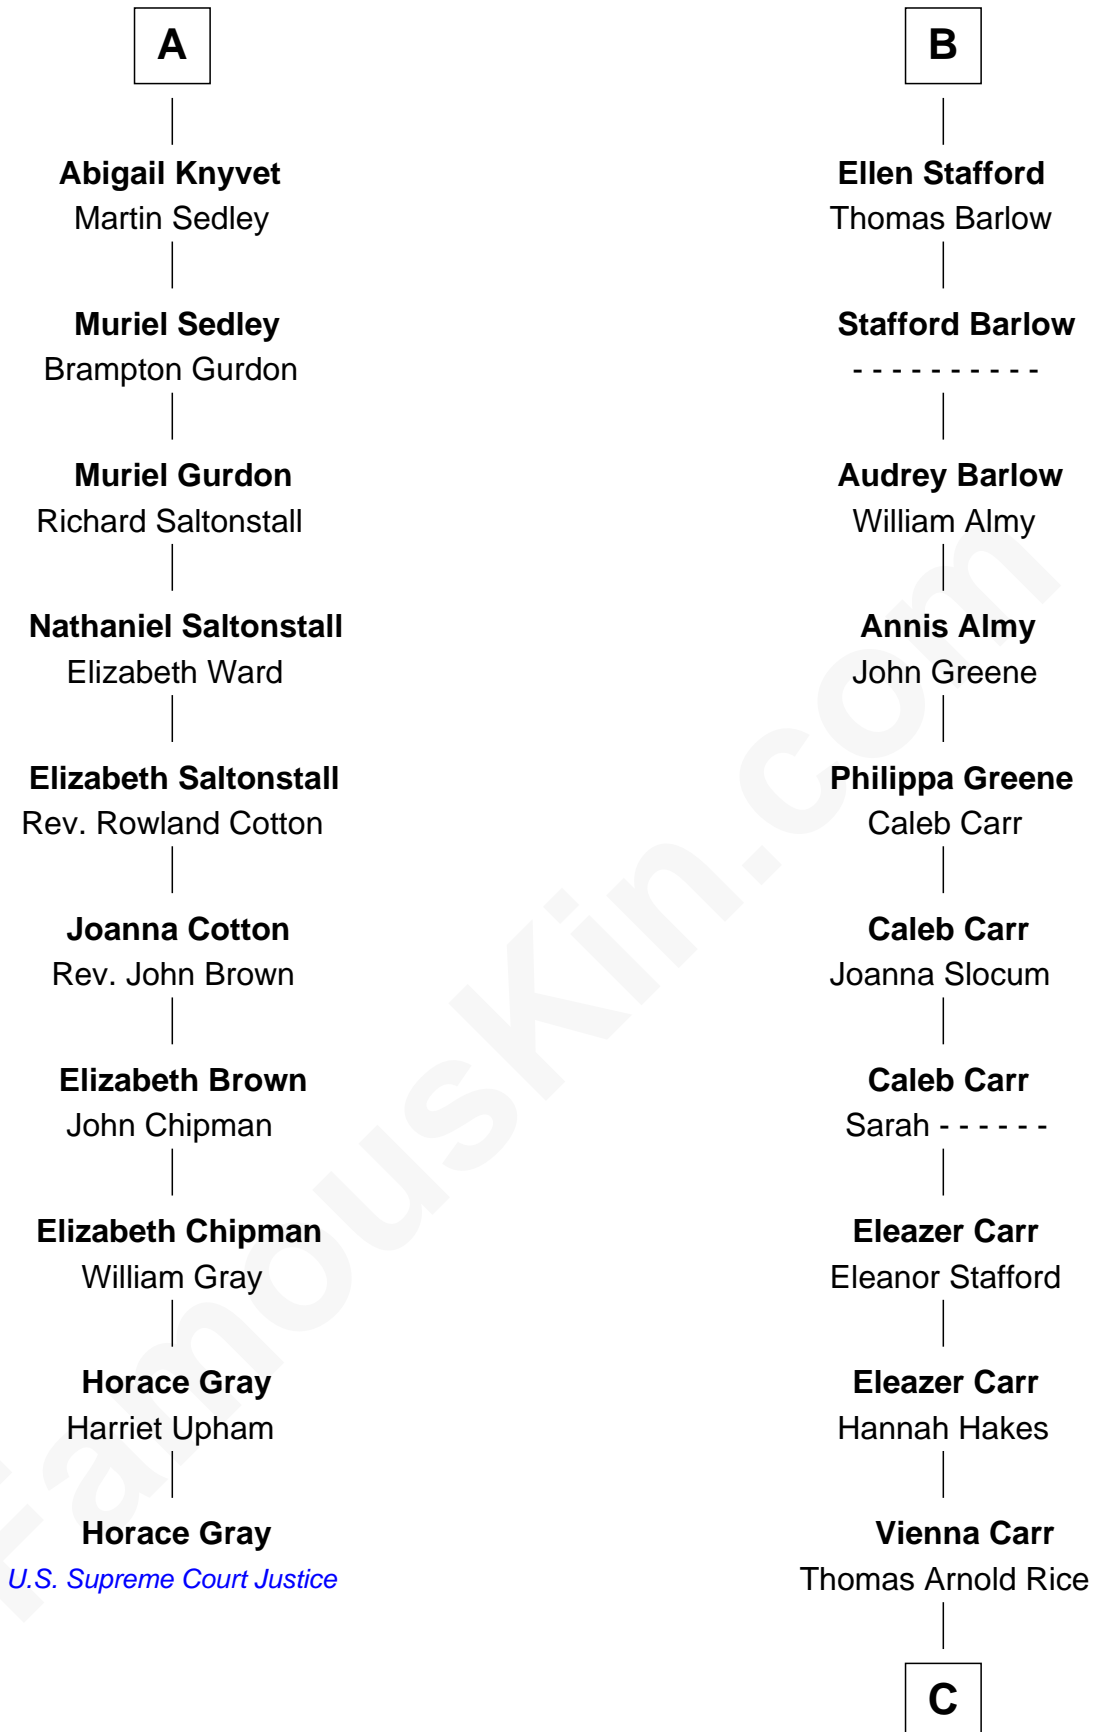

## Relationship Chart of

### Horace Gray

*U.S. Supreme Court Justice*

16th cousin 4 times removed of

### Charlie Munger

*Vice-Chairman of Berkshire Hathaway*

C

**Caroline A. Rice**  
William H. Ingham

**Helen Vienna Ingham**  
Charles W. Russell

**Florence V. Russell**  
Alfred Case Munger

**Charlie Munger**  
*Vice-Chairman of Berkshire Hathaway*