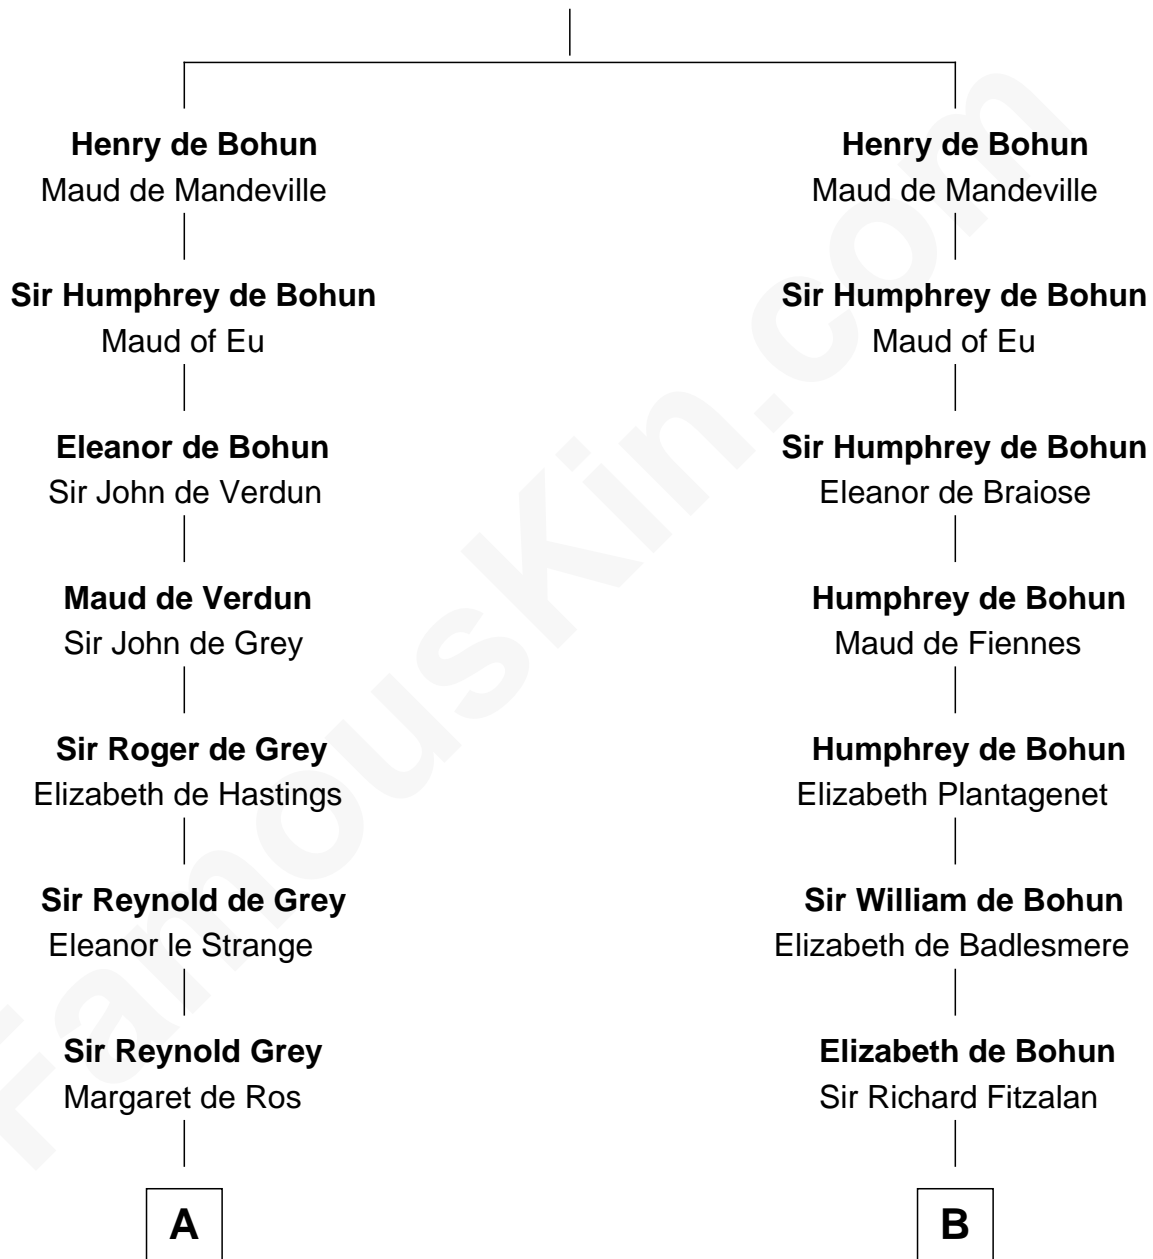

FamousKin.com

Relationship Chart of

Horace Gray

U.S. Supreme Court Justice

19th cousin 2 times removed of

Henry Lee III

9th Governor of Virginia

Humphrey IV de Bohun

Margaret of Scotland

C

Joanna Cotton
Rev. John Brown

Elizabeth Brown
John Chipman

Elizabeth Chipman
William Gray

Horace Gray
Harriet Upham

Horace Gray
U.S. Supreme Court Justice

D