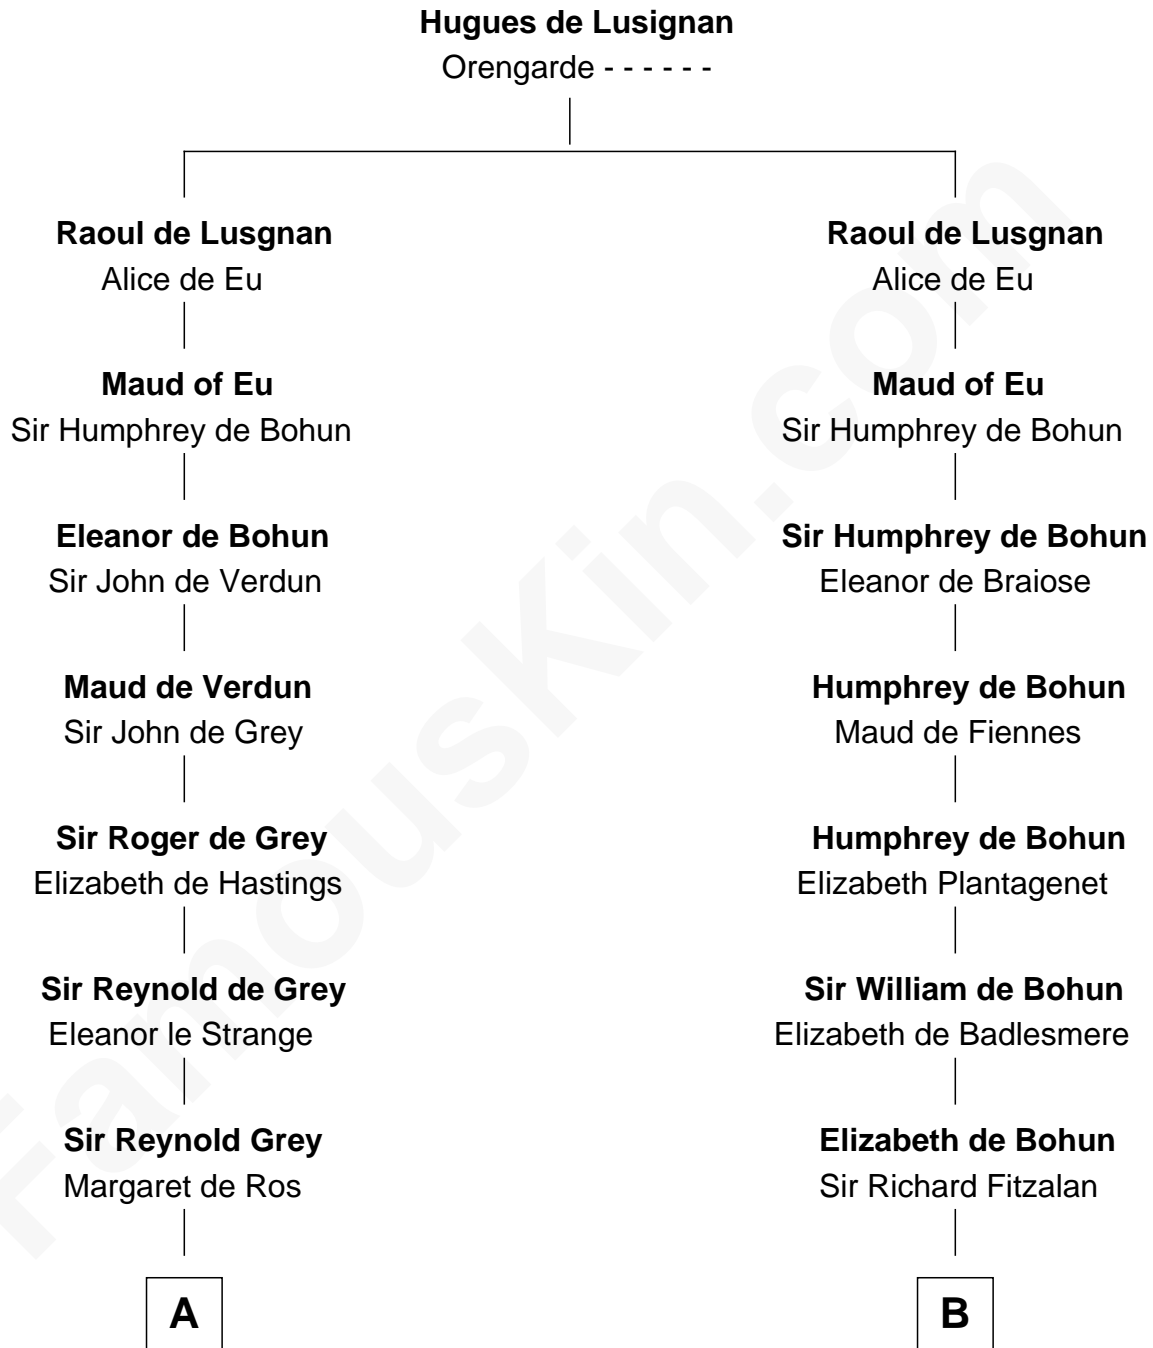

FamousKin.com

Relationship Chart of

Horace Gray

U.S. Supreme Court Justice

19th cousin 2 times removed of

Henry Lee III

9th Governor of Virginia

C

Henry Lee III
Light-Horse Harry

FamousKin.com