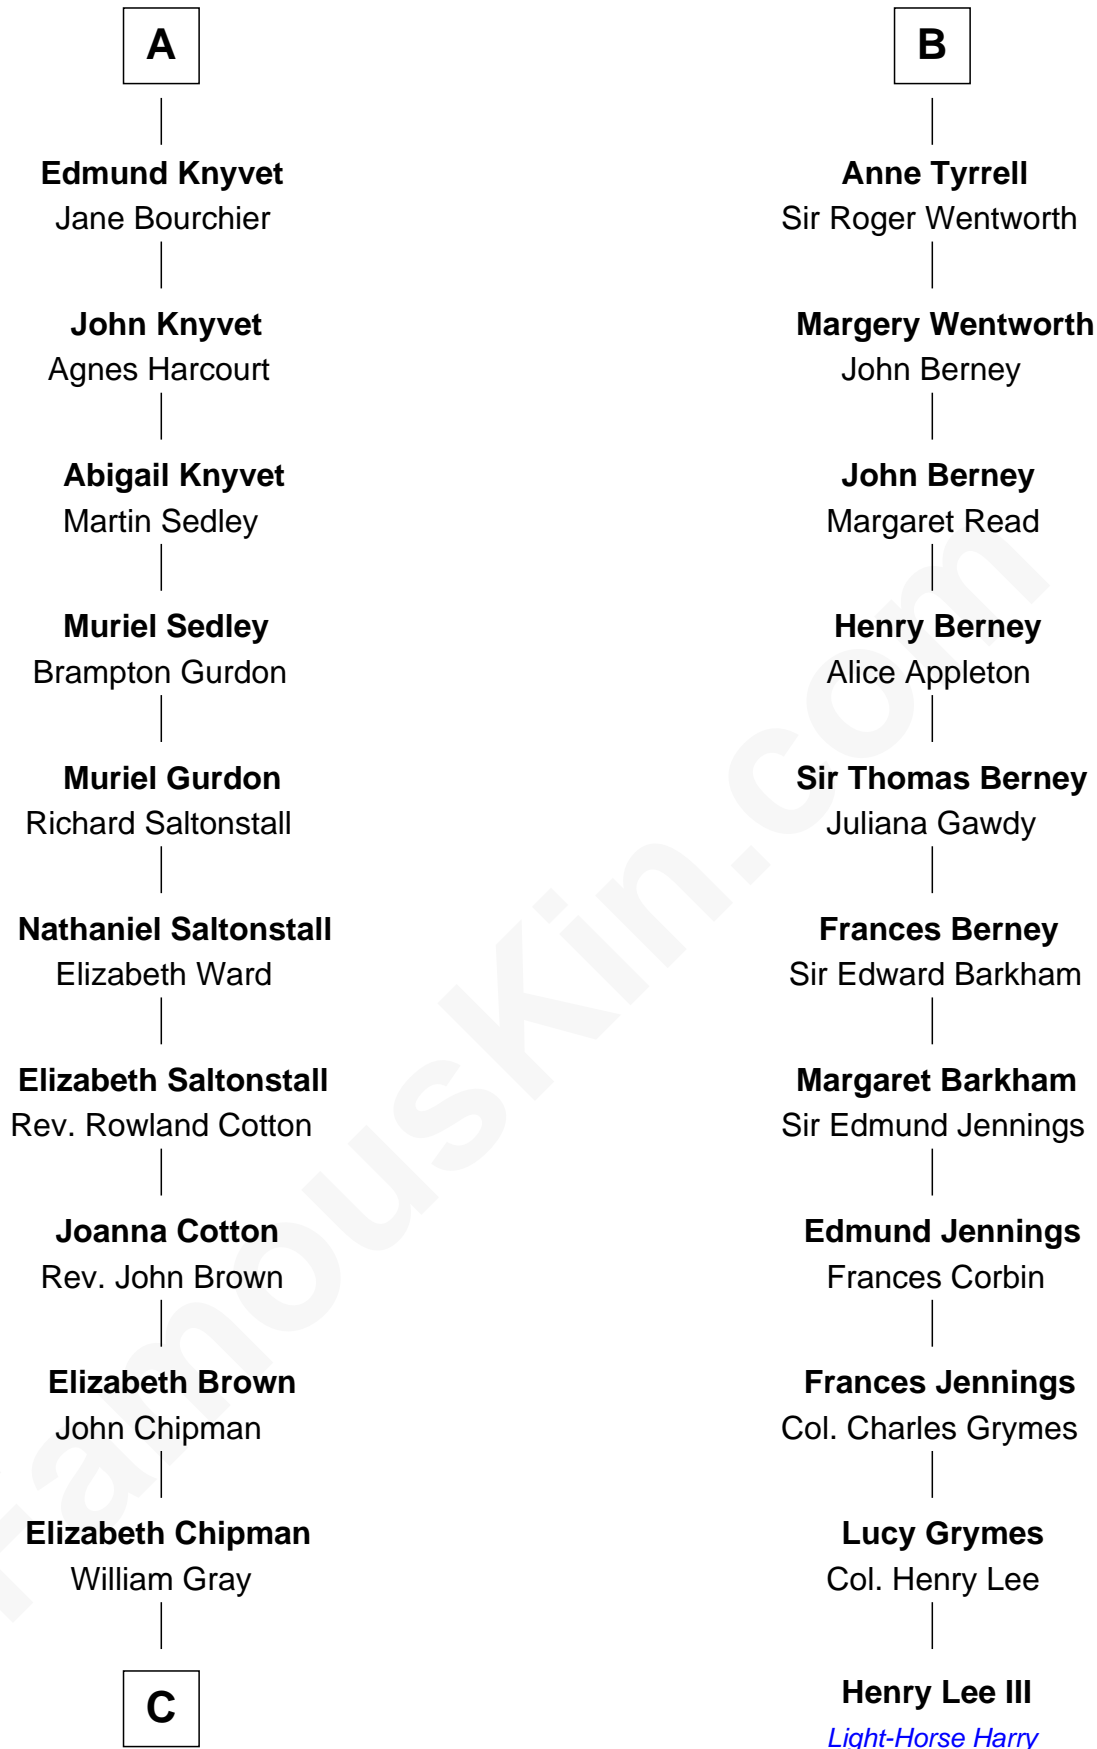

## Relationship Chart of

### Horace Gray

*U.S. Supreme Court Justice*

17th cousin 1 time removed of

### Henry Lee III

*9th Governor of Virginia*

**Sir Gilbert de Clare**

Joan of Acre

**C**

—  
**Horace Gray**  
Harriet Upham

—  
**Horace Gray**  
*U.S. Supreme Court Justice*

FamousKin.com