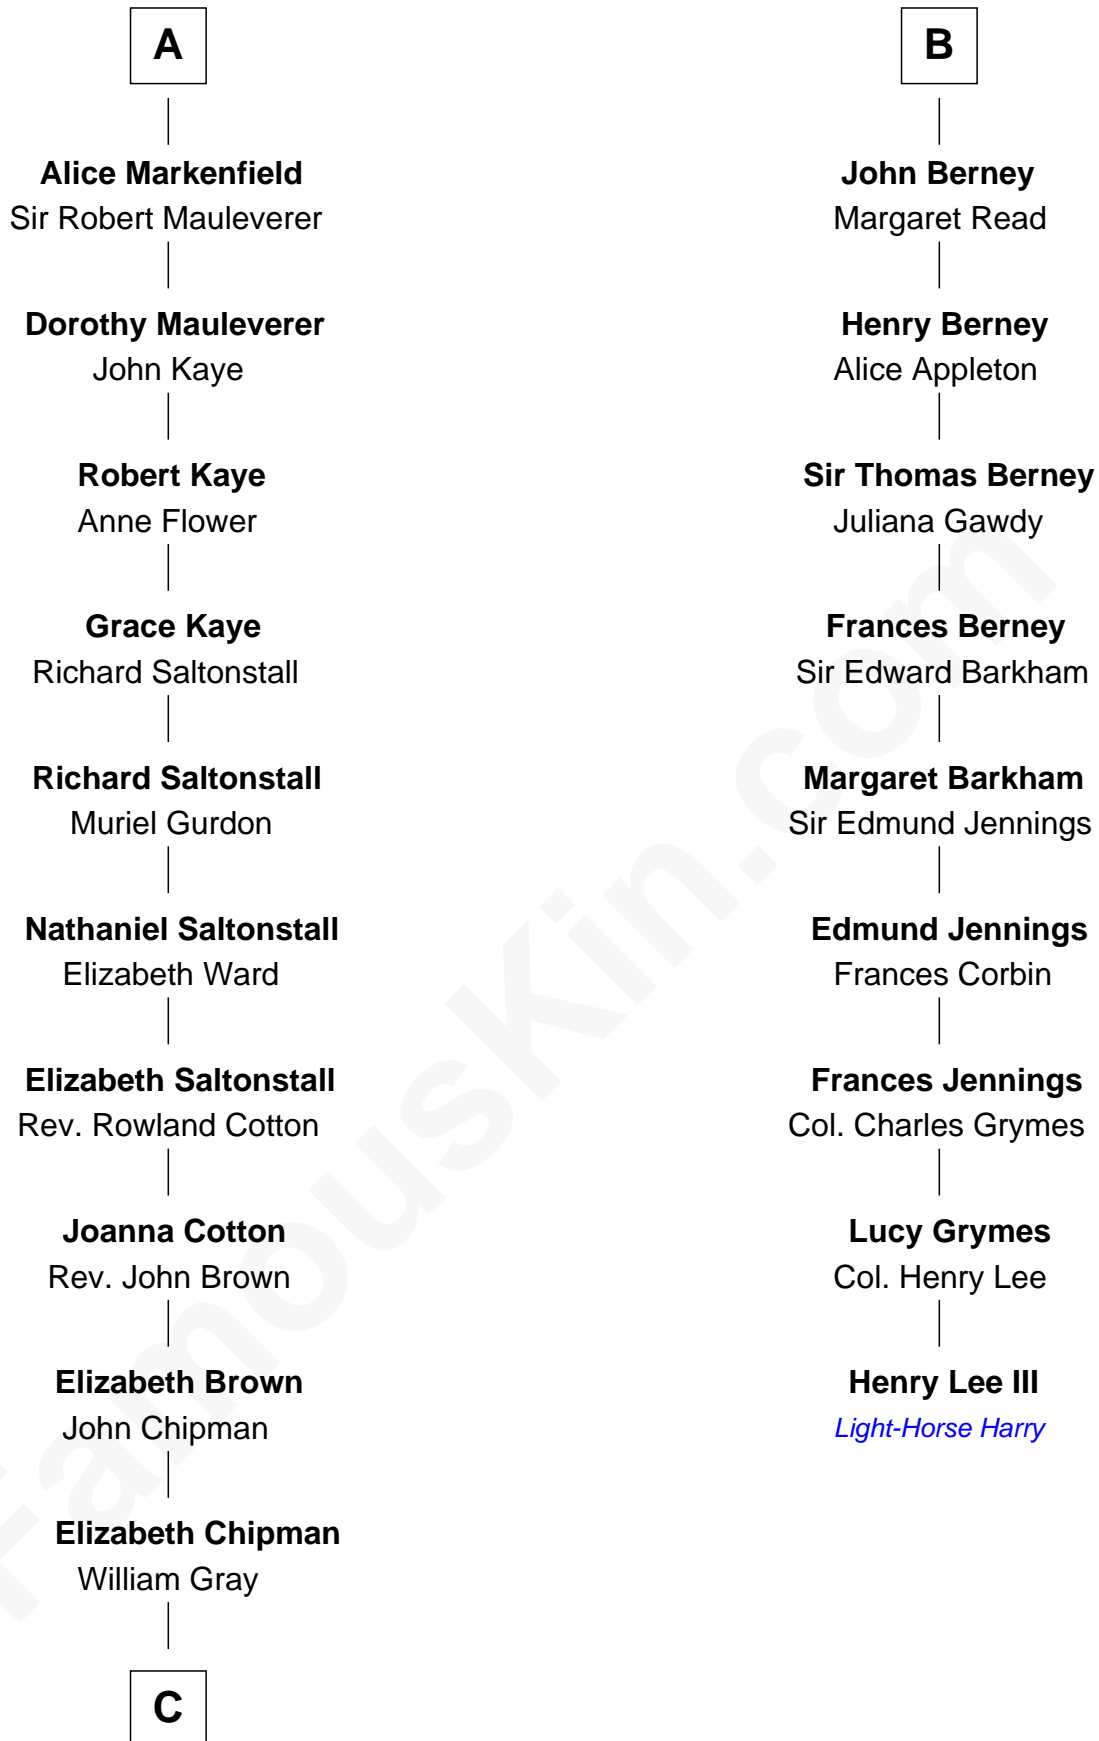

## Relationship Chart of

### Horace Gray

*U.S. Supreme Court Justice*

15th cousin 3 times removed of

### Henry Lee III

*9th Governor of Virginia*

**William de Montagu**  
Katherine de Grandison

**C**

—  
**Horace Gray**  
Harriet Upham

—  
**Horace Gray**  
*U.S. Supreme Court Justice*

FamousKin.com