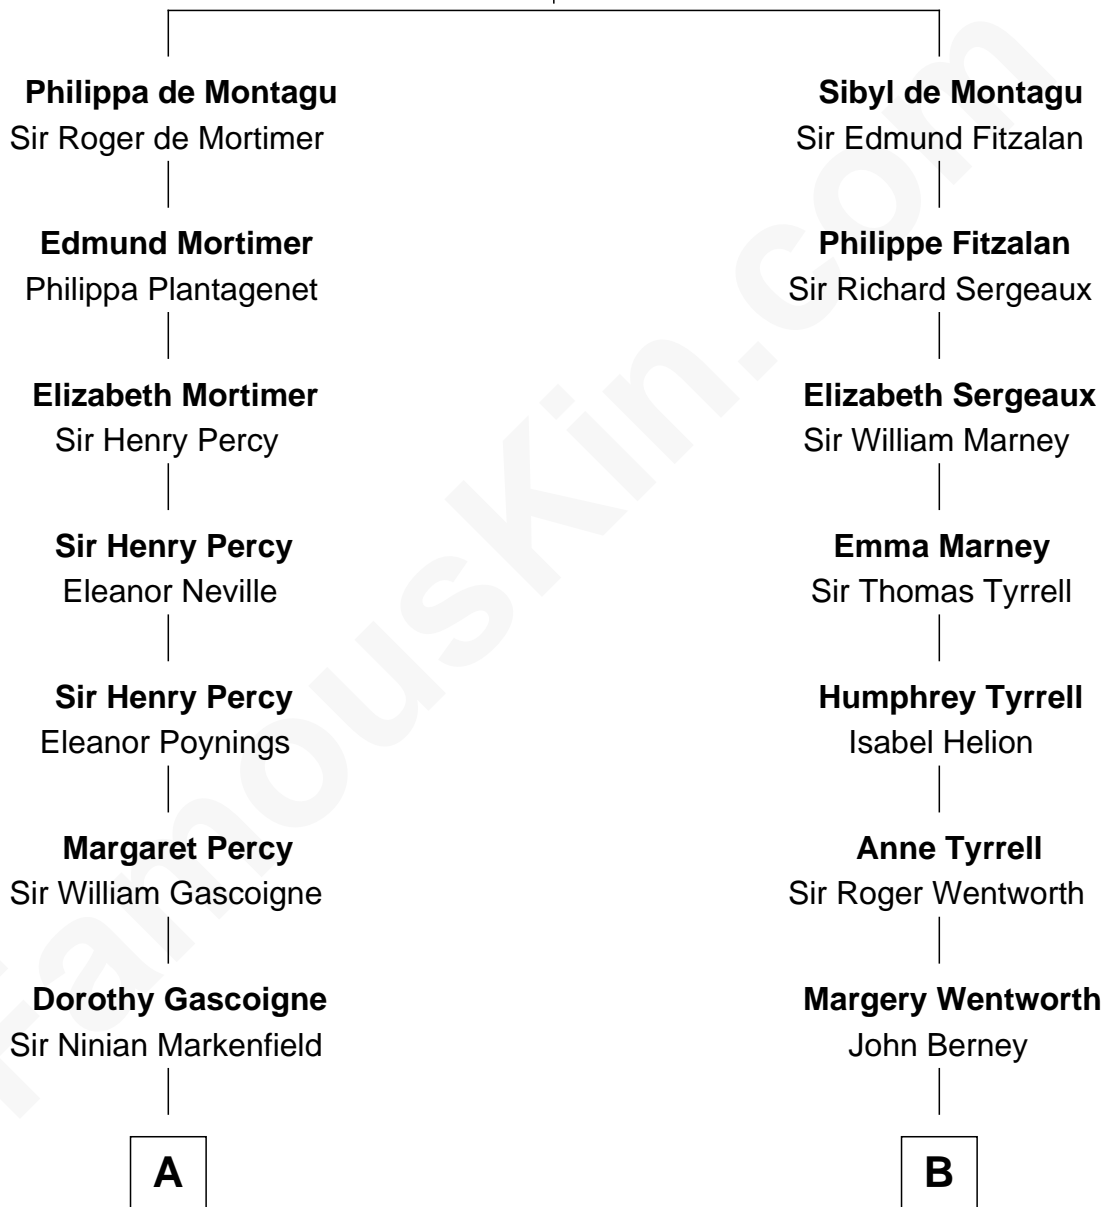

## Relationship Chart of

### Horace Gray

*U.S. Supreme Court Justice*

15th cousin 3 times removed of

### Henry Lee III

*9th Governor of Virginia*

**William de Montagu**  
Katherine de Grandison

**C**

—  
**Horace Gray**  
Harriet Upham

—  
**Horace Gray**  
*U.S. Supreme Court Justice*

FamousKin.com