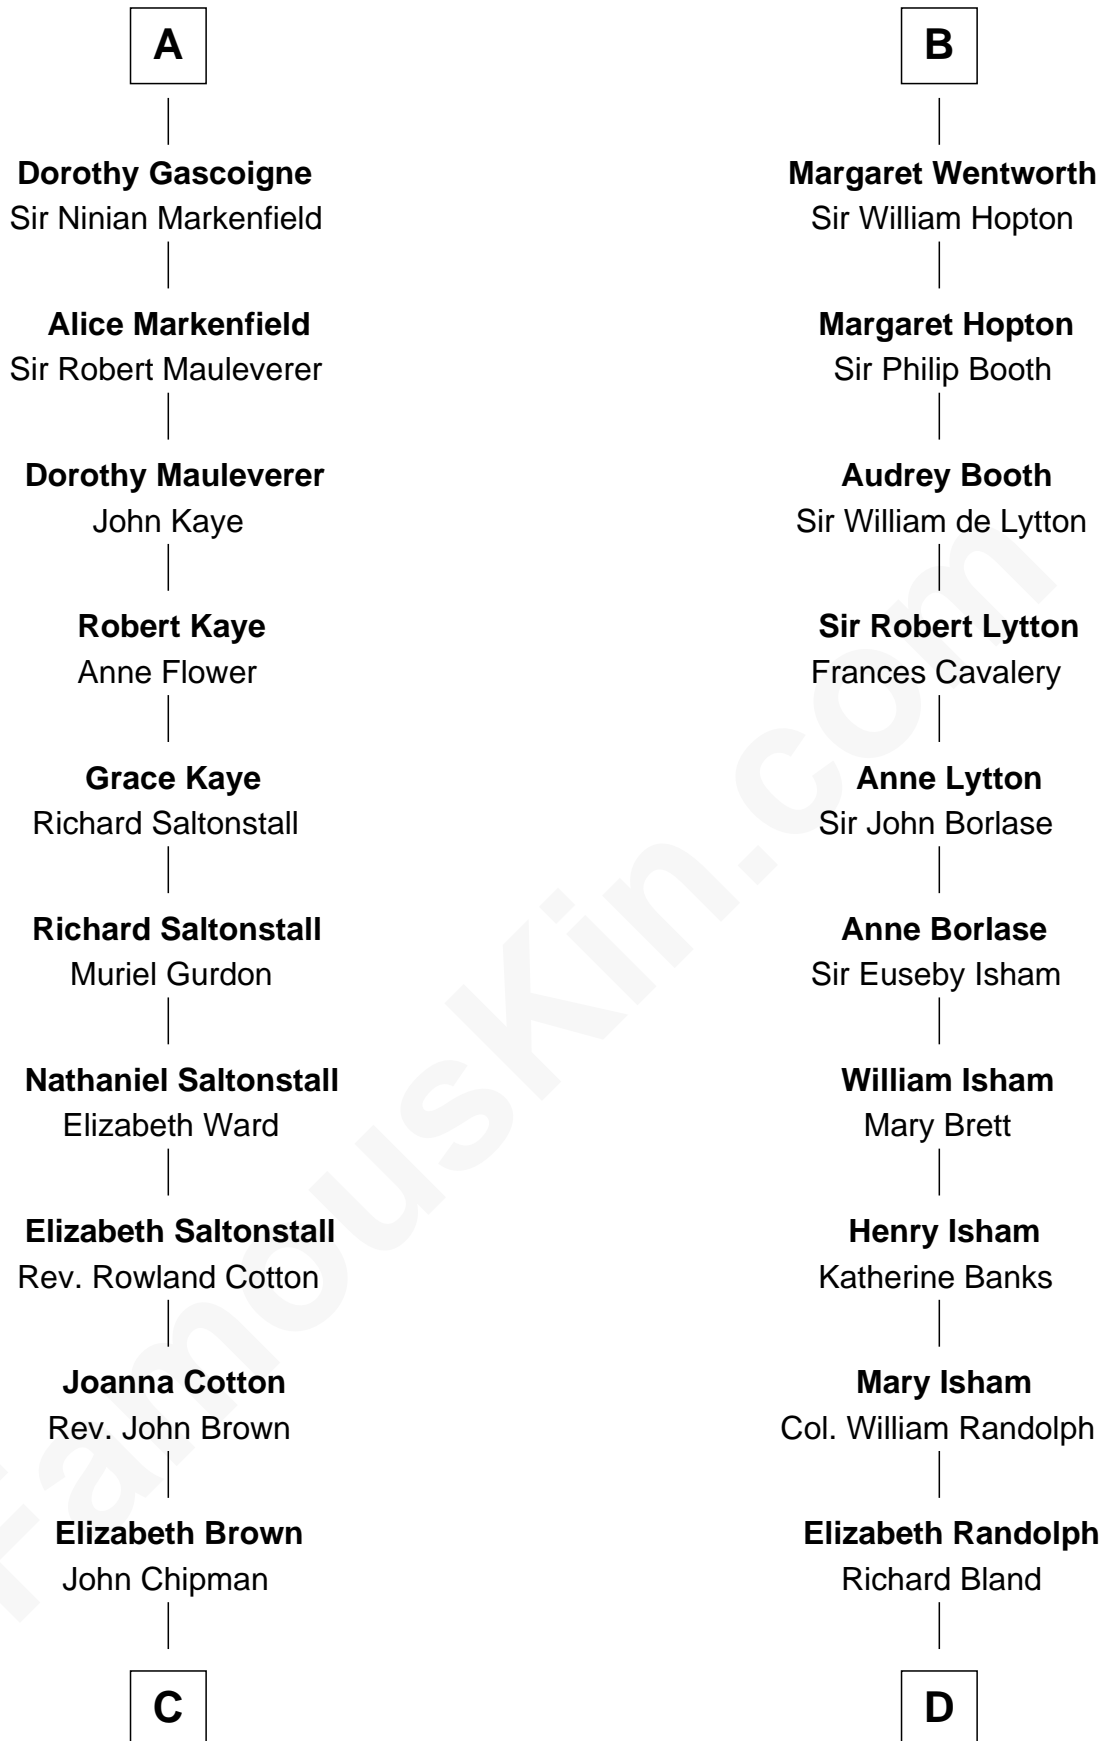

FamousKin.com Relationship Chart of

Horace Gray

U.S. Supreme Court Justice

19th cousin of

Henry Lee III

9th Governor of Virginia

Sir William de Ferrers

*with wife
Margaret de Quincy*

John Deincourt

Sir John Berkeley
Elizabeth Betteshorne

Sir William Deincourt
Milicent la Zouche

Eleanor Berkeley
Sir Richard Poynings

Margaret Deincourt
Sir Robert de Tibetot

Eleanor Poynings
Sir Henry Percy

Elizabeth de Tibetot
Sir Philip le Despencer

Margaret Percy
Sir William Gascoigne

Margery Despencer
Sir Roger Wentworth

A

B

C

Elizabeth Chipman

William Gray