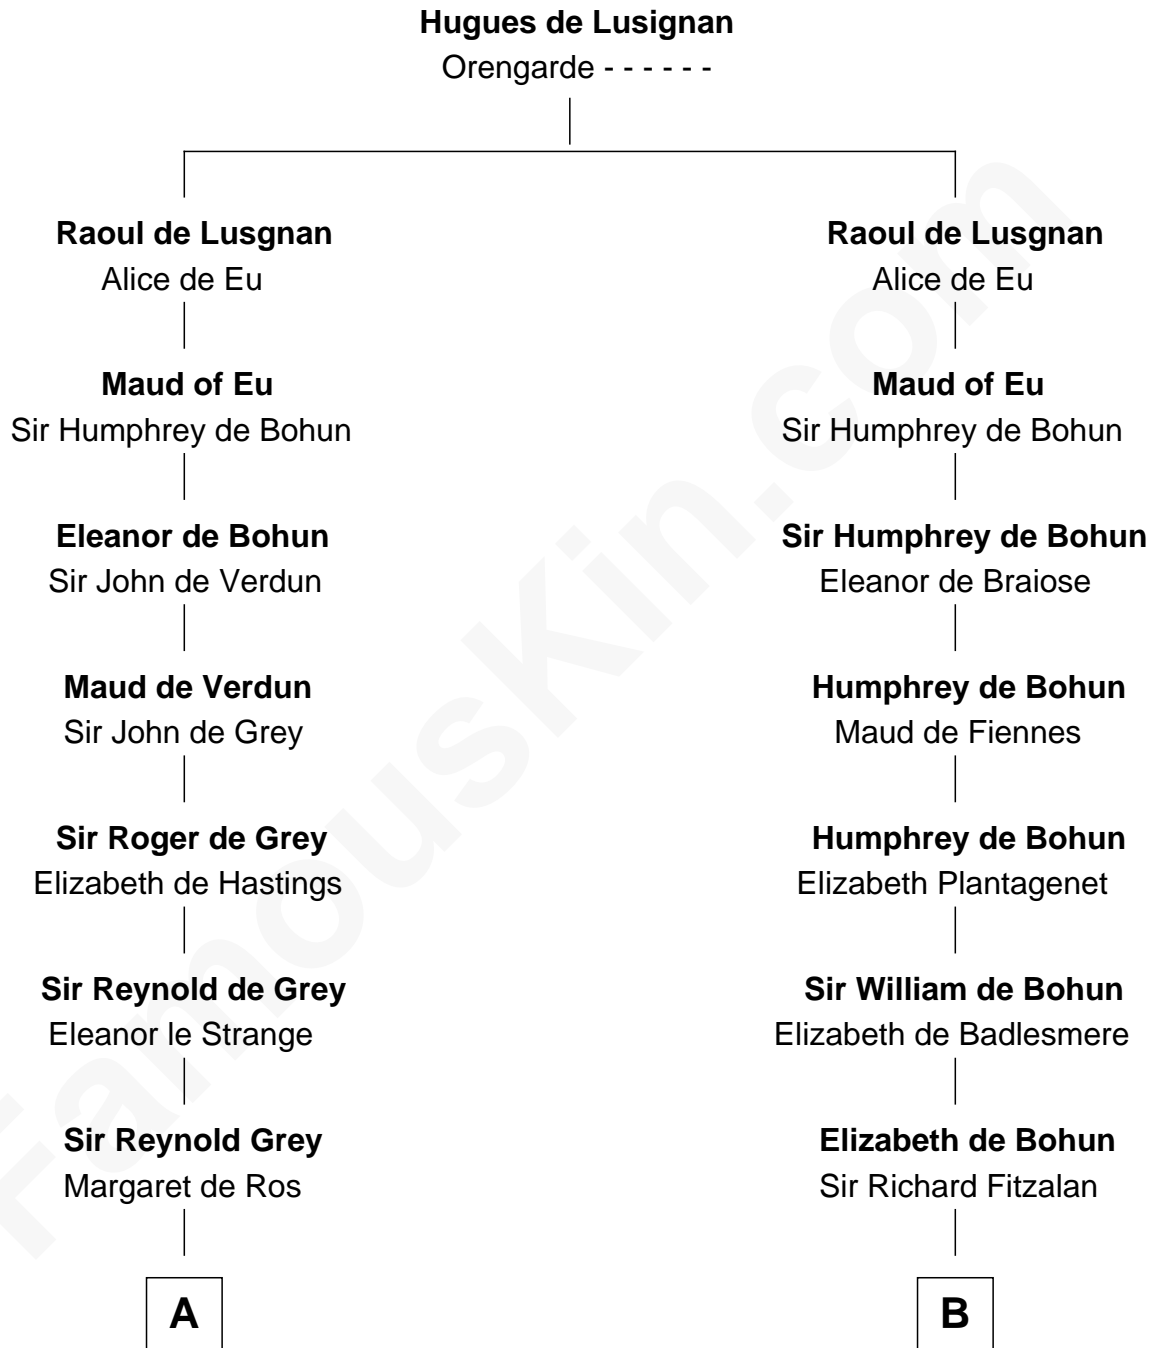

FamousKin.com

Relationship Chart of

Horace Gray

U.S. Supreme Court Justice

20th cousin 1 time removed of

General Robert E. Lee

Confederate Army - U.S. Civil War

C