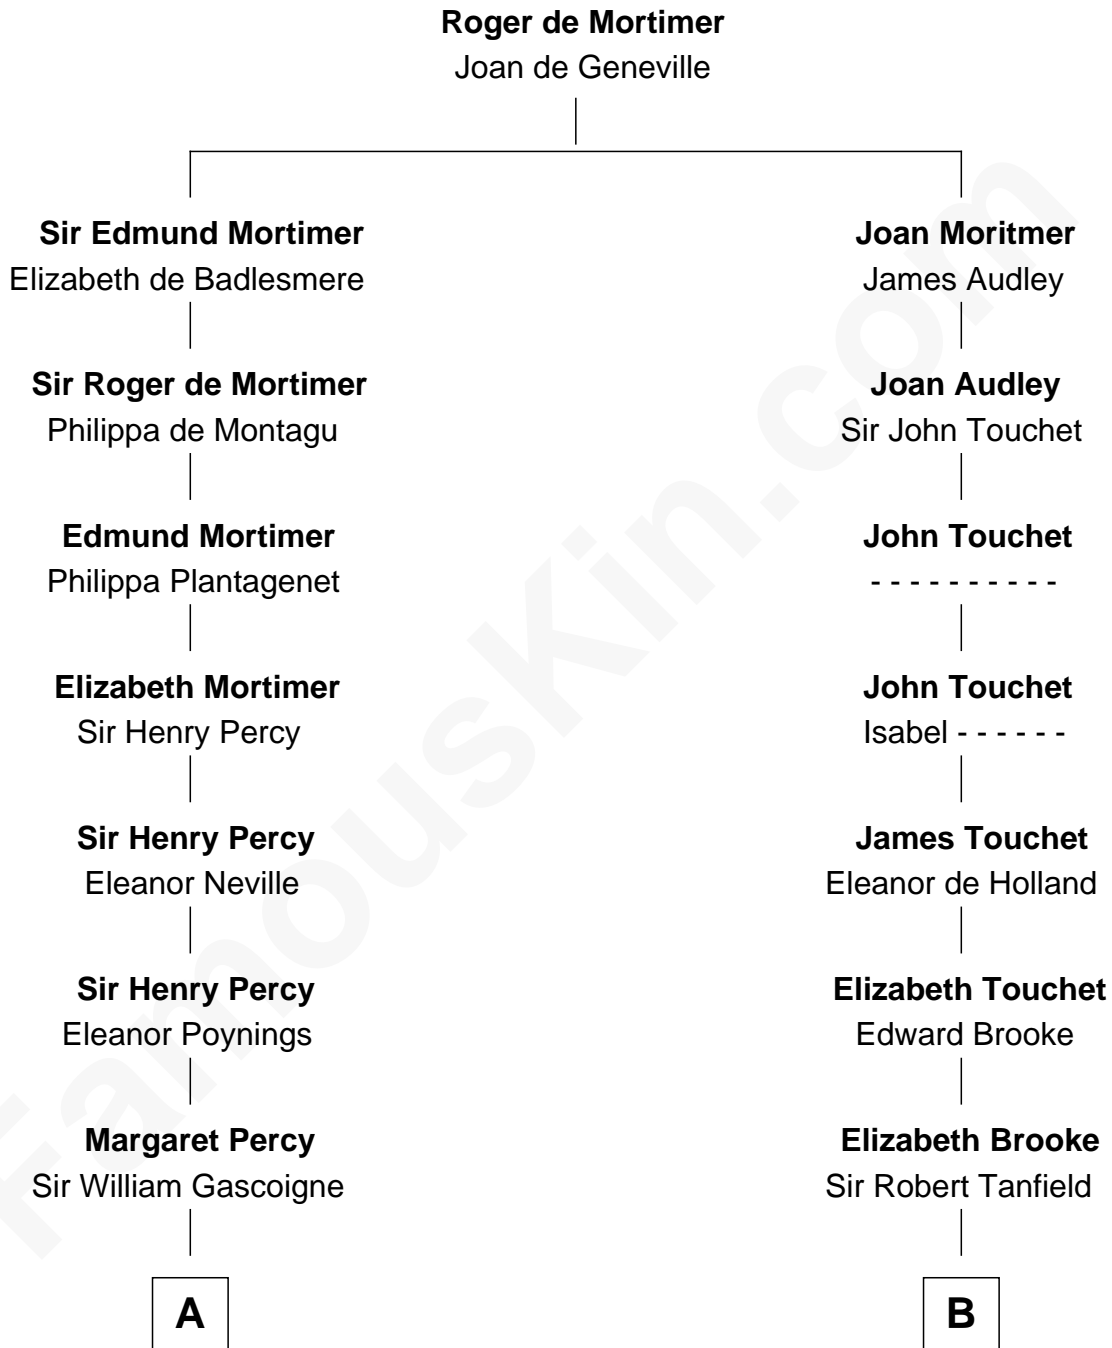

# FamousKin.com Relationship Chart of

**Horace Gray**

*U.S. Supreme Court Justice*

19th cousin of

**General Robert E. Lee**

*Confederate Army - U.S. Civil War*

**C**

**Elizabeth Chipman**

William Gray

**Horace Gray**

Harriet Upham

**Horace Gray**

*U.S. Supreme Court Justice*

**D**

**Col. Henry Lee**

Lucy Grymes