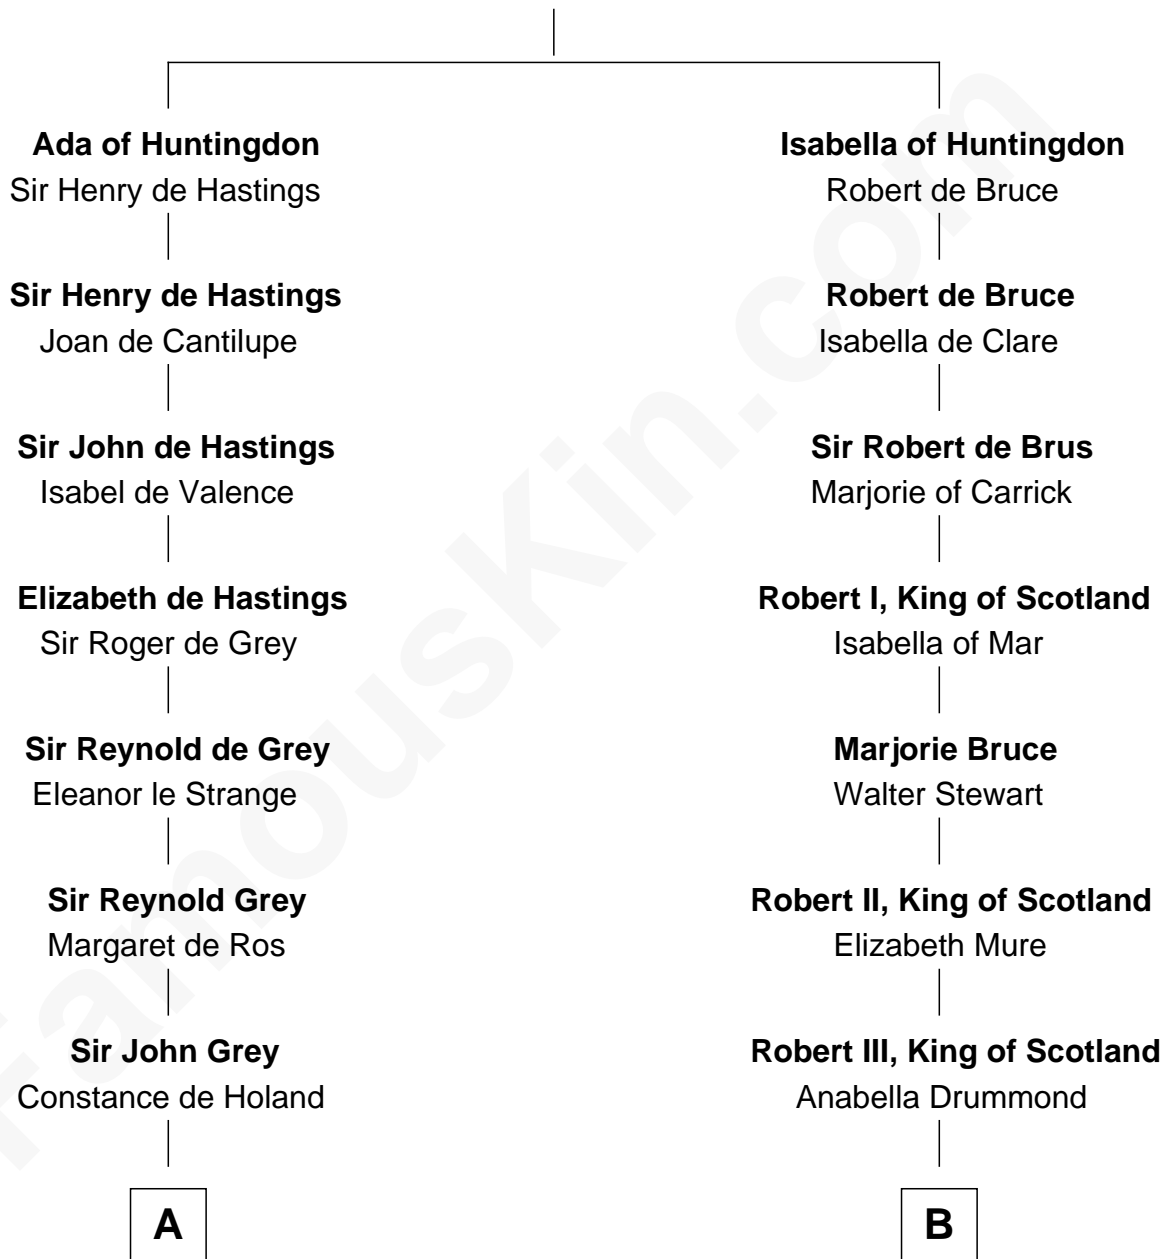

FamousKin.com Relationship Chart of

Horace Gray

U.S. Supreme Court Justice

20th cousin of

General Robert E. Lee

Confederate Army - U.S. Civil War

David of Huntingdon

Maud of Chester

U.S. Supreme Court Justice

D

Anne Catherine Spotswood

Col. Bernard Moore

Anne Butler Moore

Charles Carter

Anne Hill Carter

Maj. Gen. Henry Lee