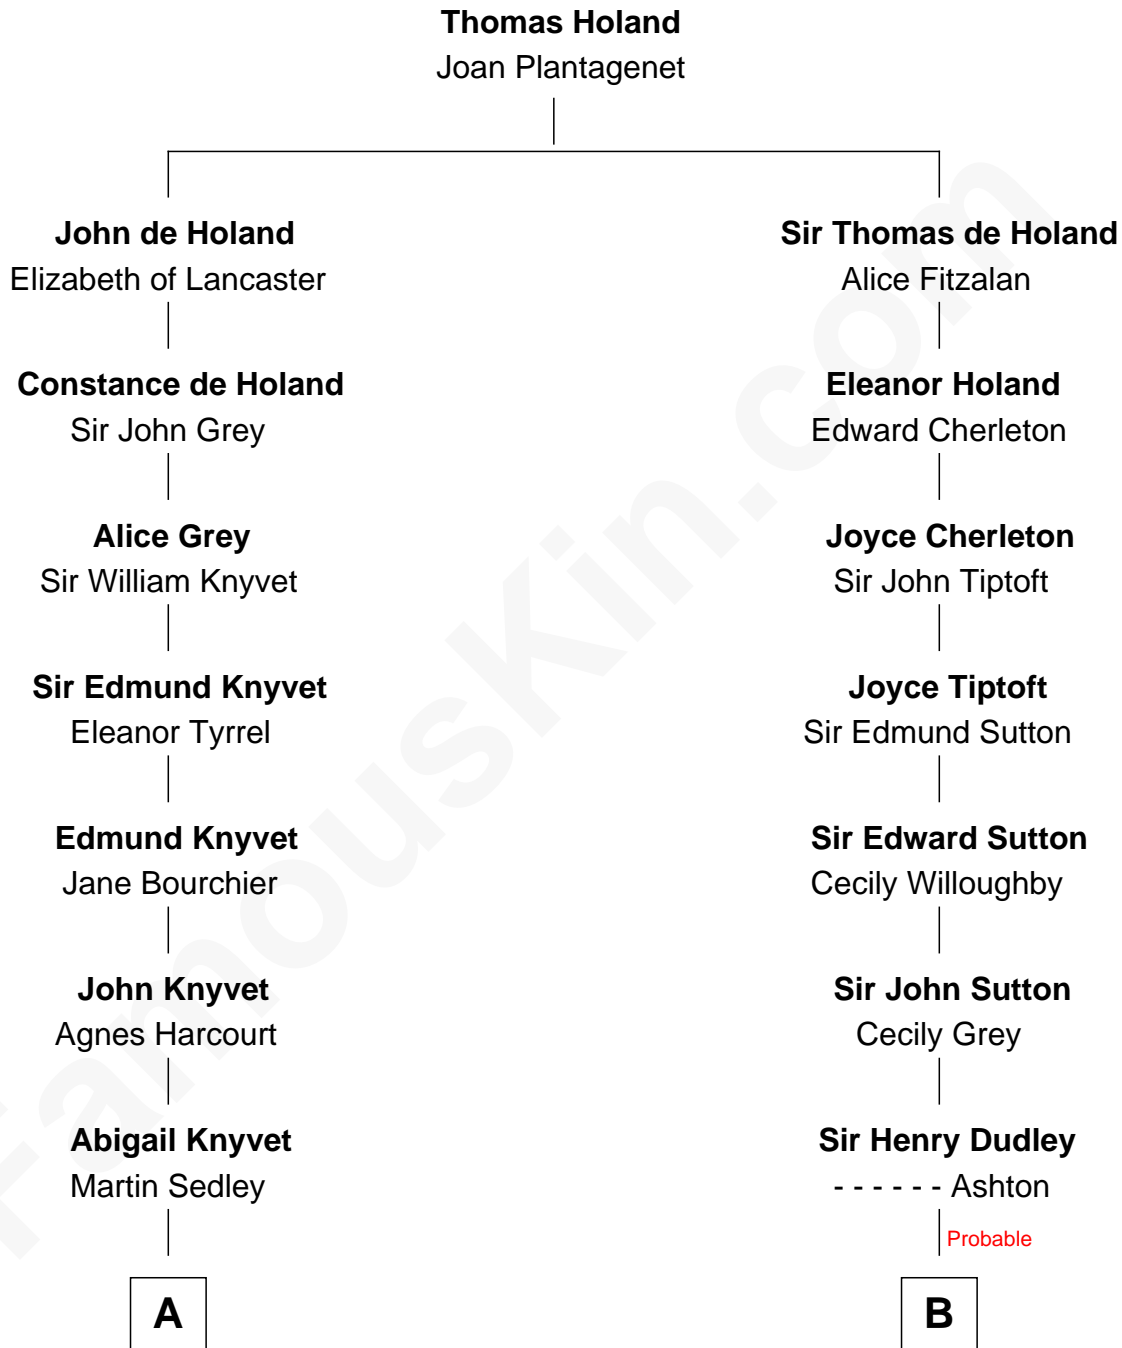

FamousKin.com

Relationship Chart of

Horace Gray

U.S. Supreme Court Justice

15th cousin 5 times removed of

Keri Russell

TV and Movie Actress

C

Karl Joseph Fish
Mary Emma McNeil

Emma Inez Fish
Kermit Sylvester Stephens

Stephanie Stephens
David Harold Russell

Keri Russell
TV and Movie Actress