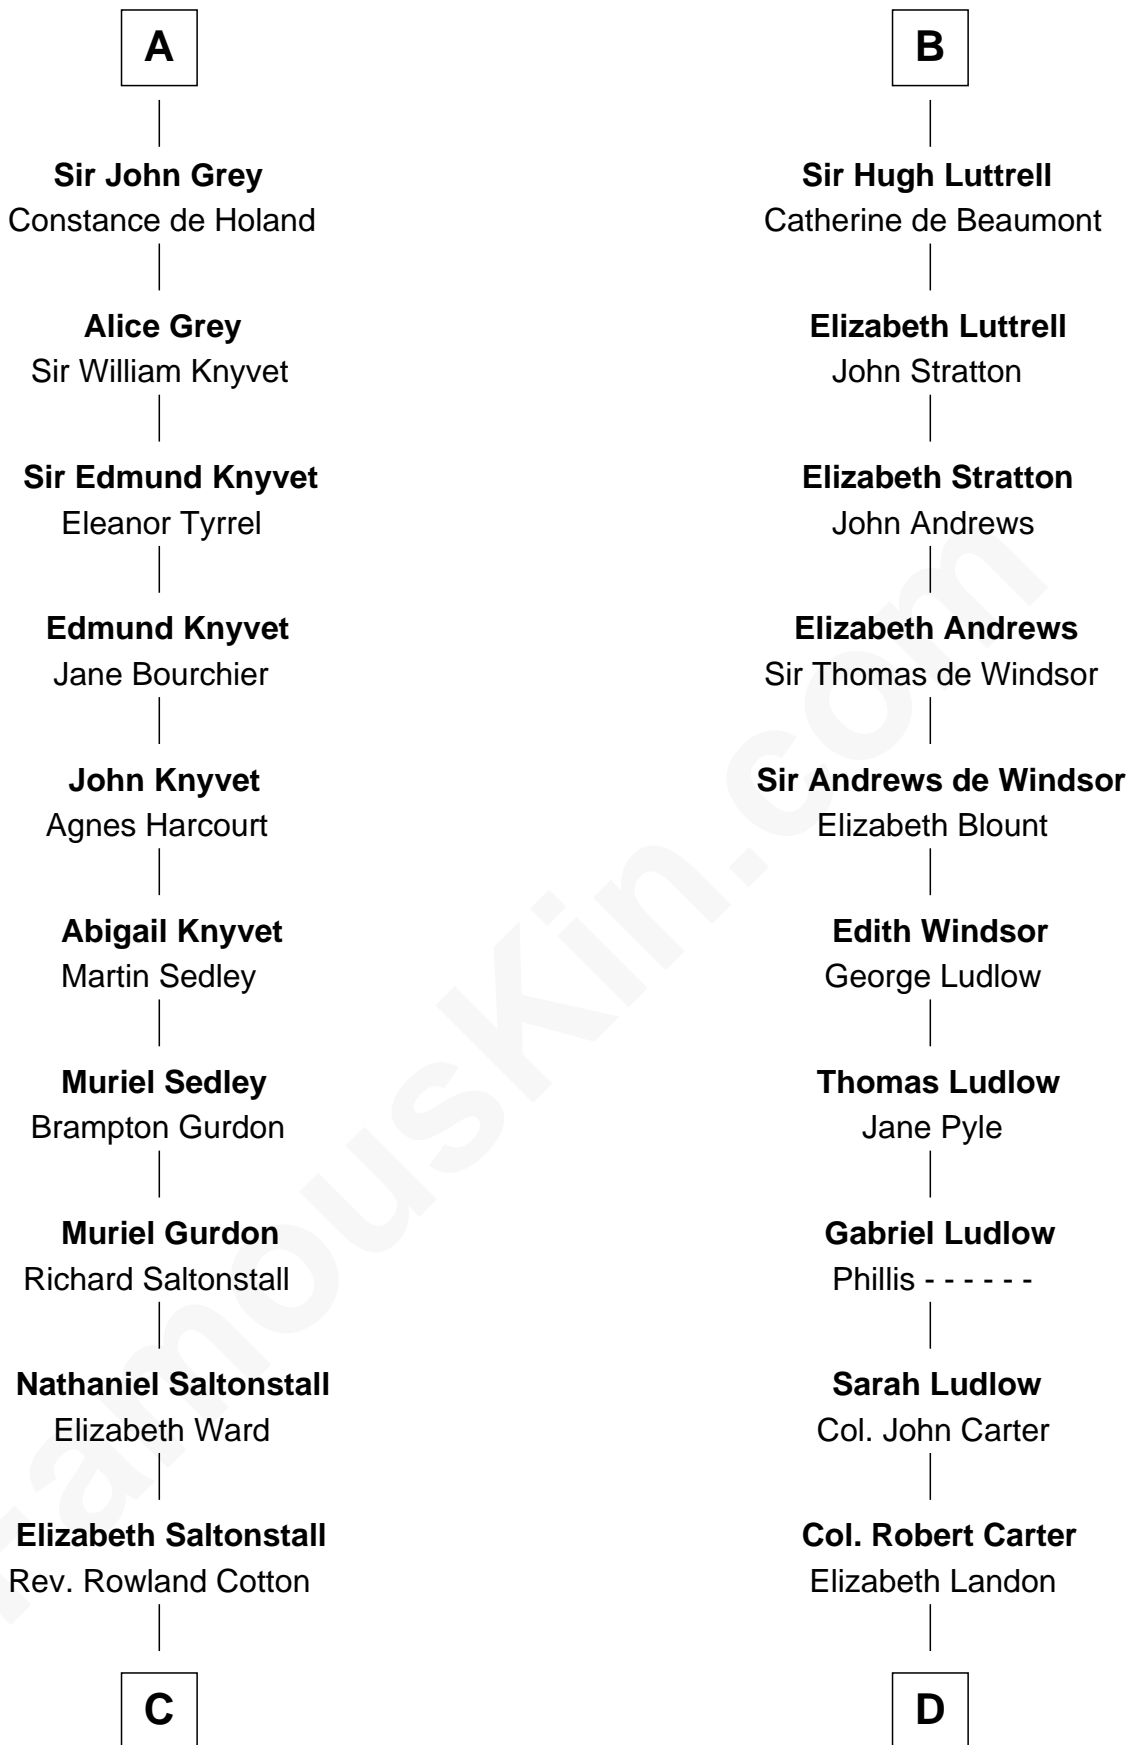

## Relationship Chart of

### Horace Gray

*U.S. Supreme Court Justice*

19th cousin 2 times removed of

### William Henry Harrison

*9th U.S. President*

**Humphrey IV de Bohun**

Margaret of Scotland

**C**

**Joanna Cotton**  
Rev. John Brown

**Elizabeth Brown**  
John Chipman

**Elizabeth Chipman**  
William Gray

**Horace Gray**  
Harriet Upham

**Horace Gray**  
*U.S. Supreme Court Justice*

**D**

**Anne Carter**  
Benjamin Harrison

**Benjamin Harrison**  
Elizabeth Bassett

**William Henry Harrison**  
*9th U.S. President*