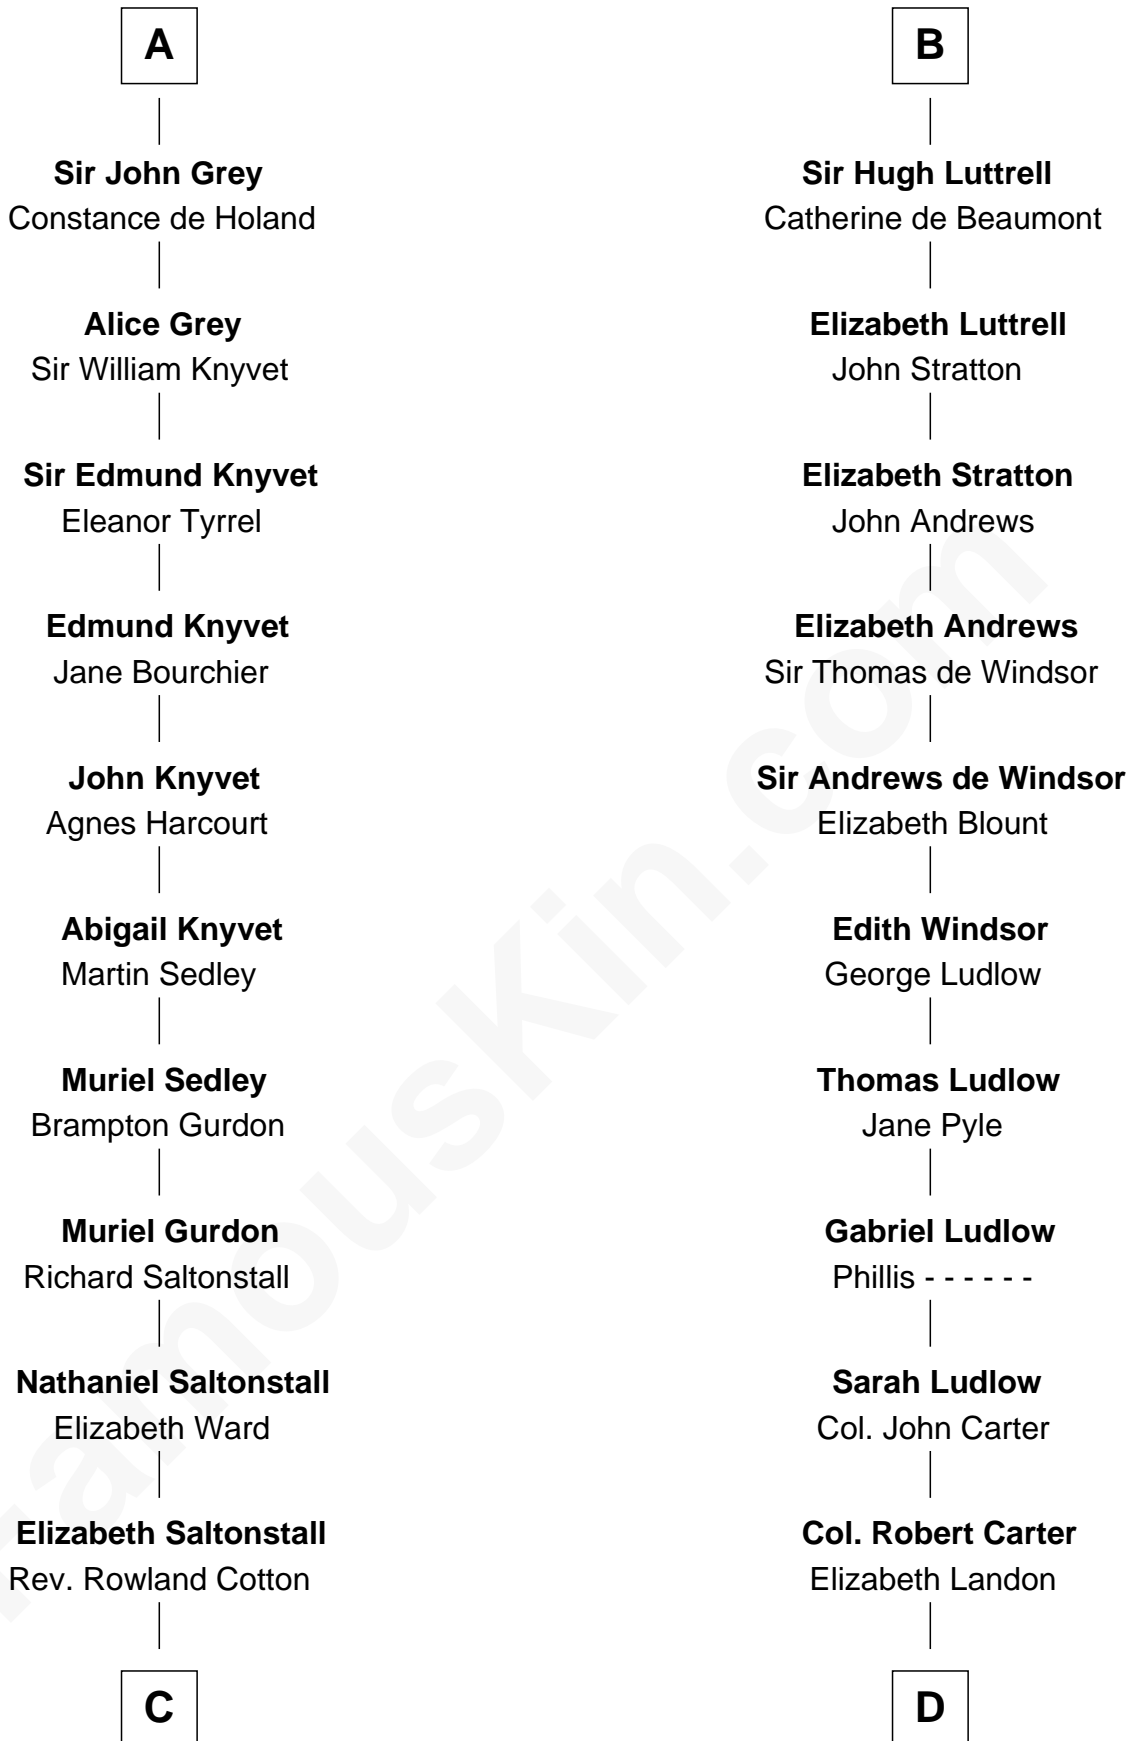

FamousKin.com

Relationship Chart of

Horace Gray

U.S. Supreme Court Justice

19th cousin 2 times removed of

William Henry Harrison

9th U.S. President

Henri de Eu
Maud de Warenne

C

Joanna Cotton
Rev. John Brown

Elizabeth Brown
John Chipman

Elizabeth Chipman
William Gray

Horace Gray
Harriet Upham

Horace Gray
U.S. Supreme Court Justice

D

Anne Carter
Benjamin Harrison