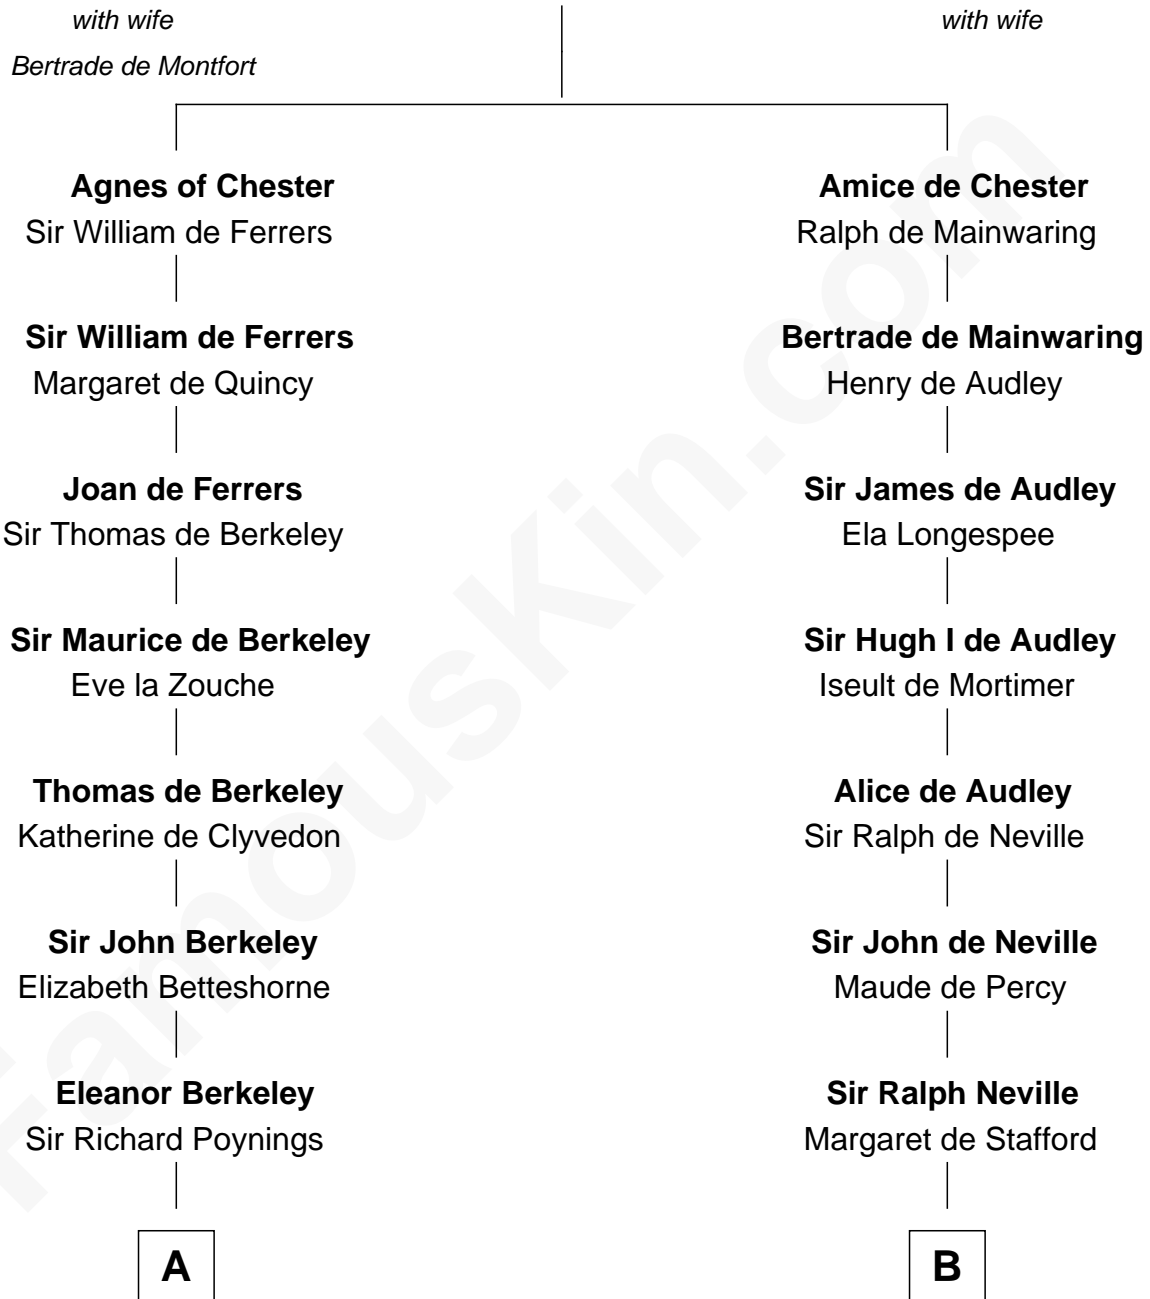

## Relationship Chart of

### Horace Gray

*U.S. Supreme Court Justice*

19th cousin 2 times removed of

### William Henry Harrison

*9th U.S. President*

**Hugh de Kevelioc**

**C**

**Joanna Cotton**  
Rev. John Brown

**Elizabeth Brown**  
John Chipman

**Elizabeth Chipman**  
William Gray

**Horace Gray**  
Harriet Upham

**Horace Gray**  
*U.S. Supreme Court Justice*

**D**

**Benjamin Harrison**  
Anne Carter

**Benjamin Harrison**  
Elizabeth Bassett

**William Henry Harrison**  
*9th U.S. President*

FamousKin.com