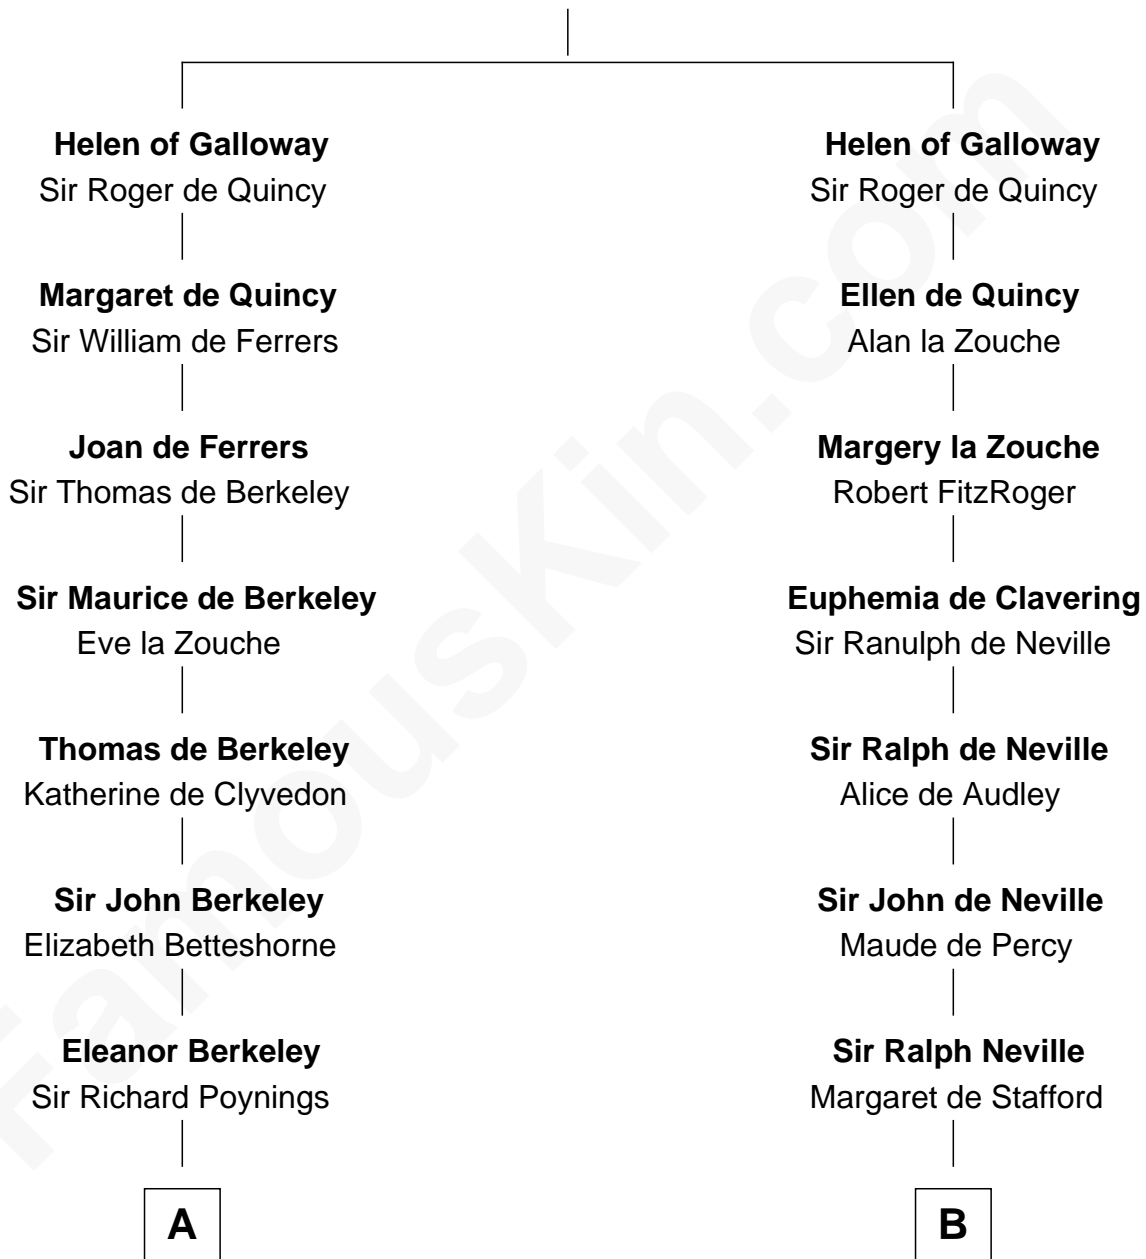

## Relationship Chart of

### Horace Gray

*U.S. Supreme Court Justice*

19th cousin 2 times removed of

### William Henry Harrison

*9th U.S. President*

**Alan of Galloway**

Helen de l'Isle

**C**

**Joanna Cotton**  
Rev. John Brown

**Elizabeth Brown**  
John Chipman

**Elizabeth Chipman**  
William Gray

**Horace Gray**  
Harriet Upham

**Horace Gray**  
*U.S. Supreme Court Justice*

**D**

**Benjamin Harrison**  
Anne Carter

**Benjamin Harrison**  
Elizabeth Bassett

**William Henry Harrison**  
*9th U.S. President*