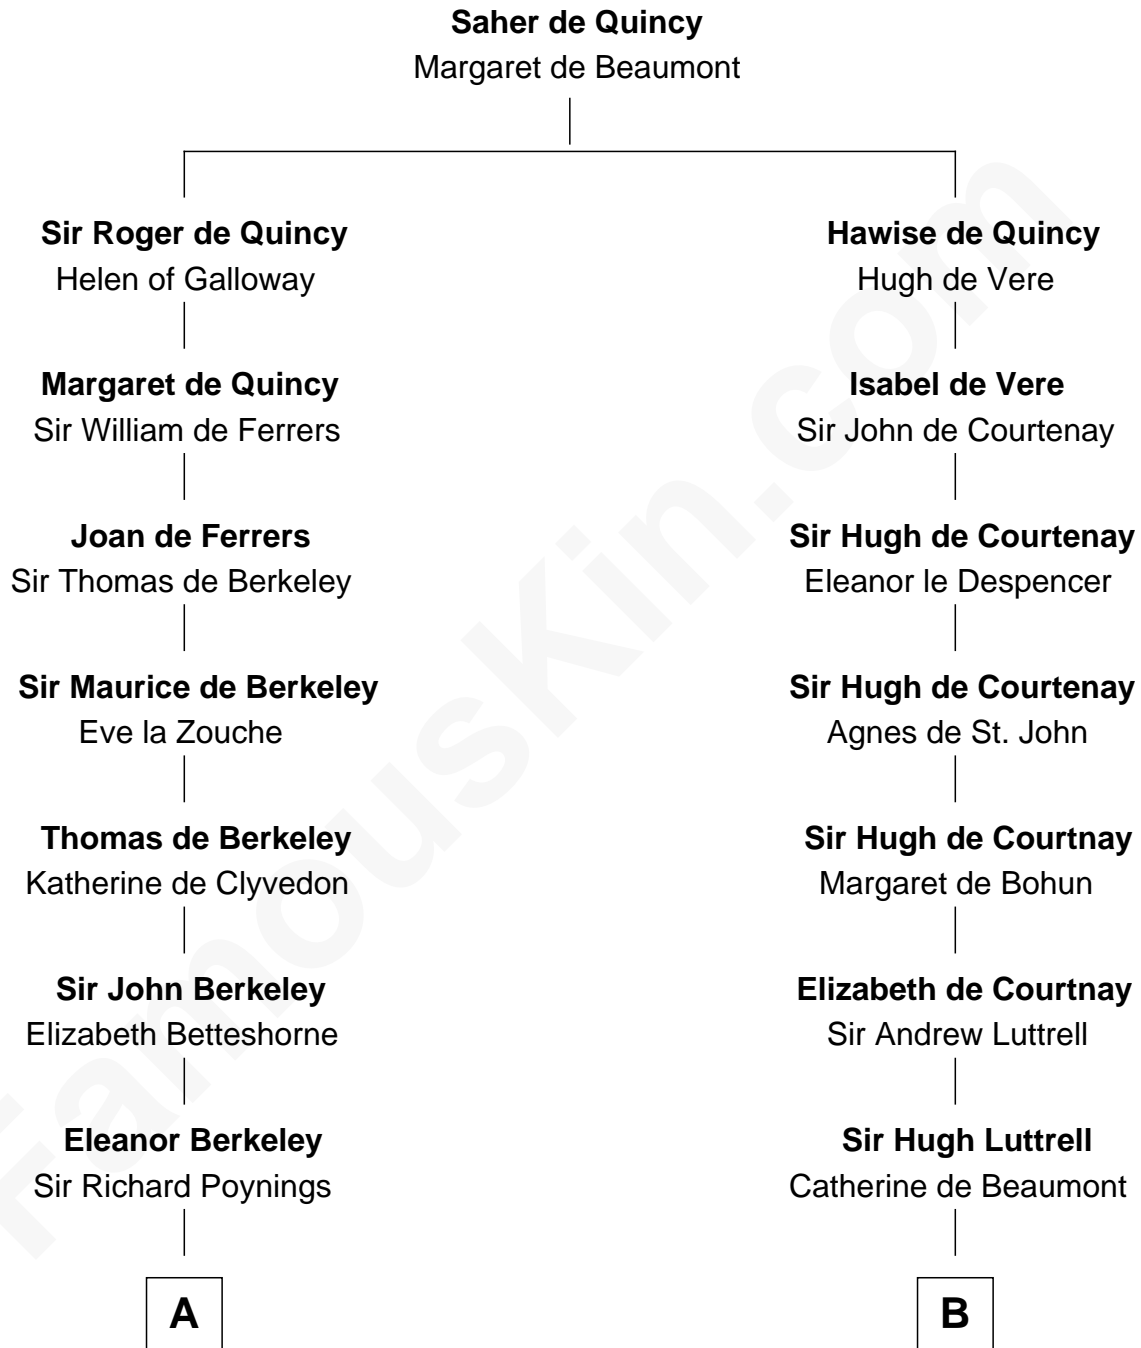

FamousKin.com

Relationship Chart of

Horace Gray

U.S. Supreme Court Justice

18th cousin 3 times removed of

William Henry Harrison

9th U.S. President