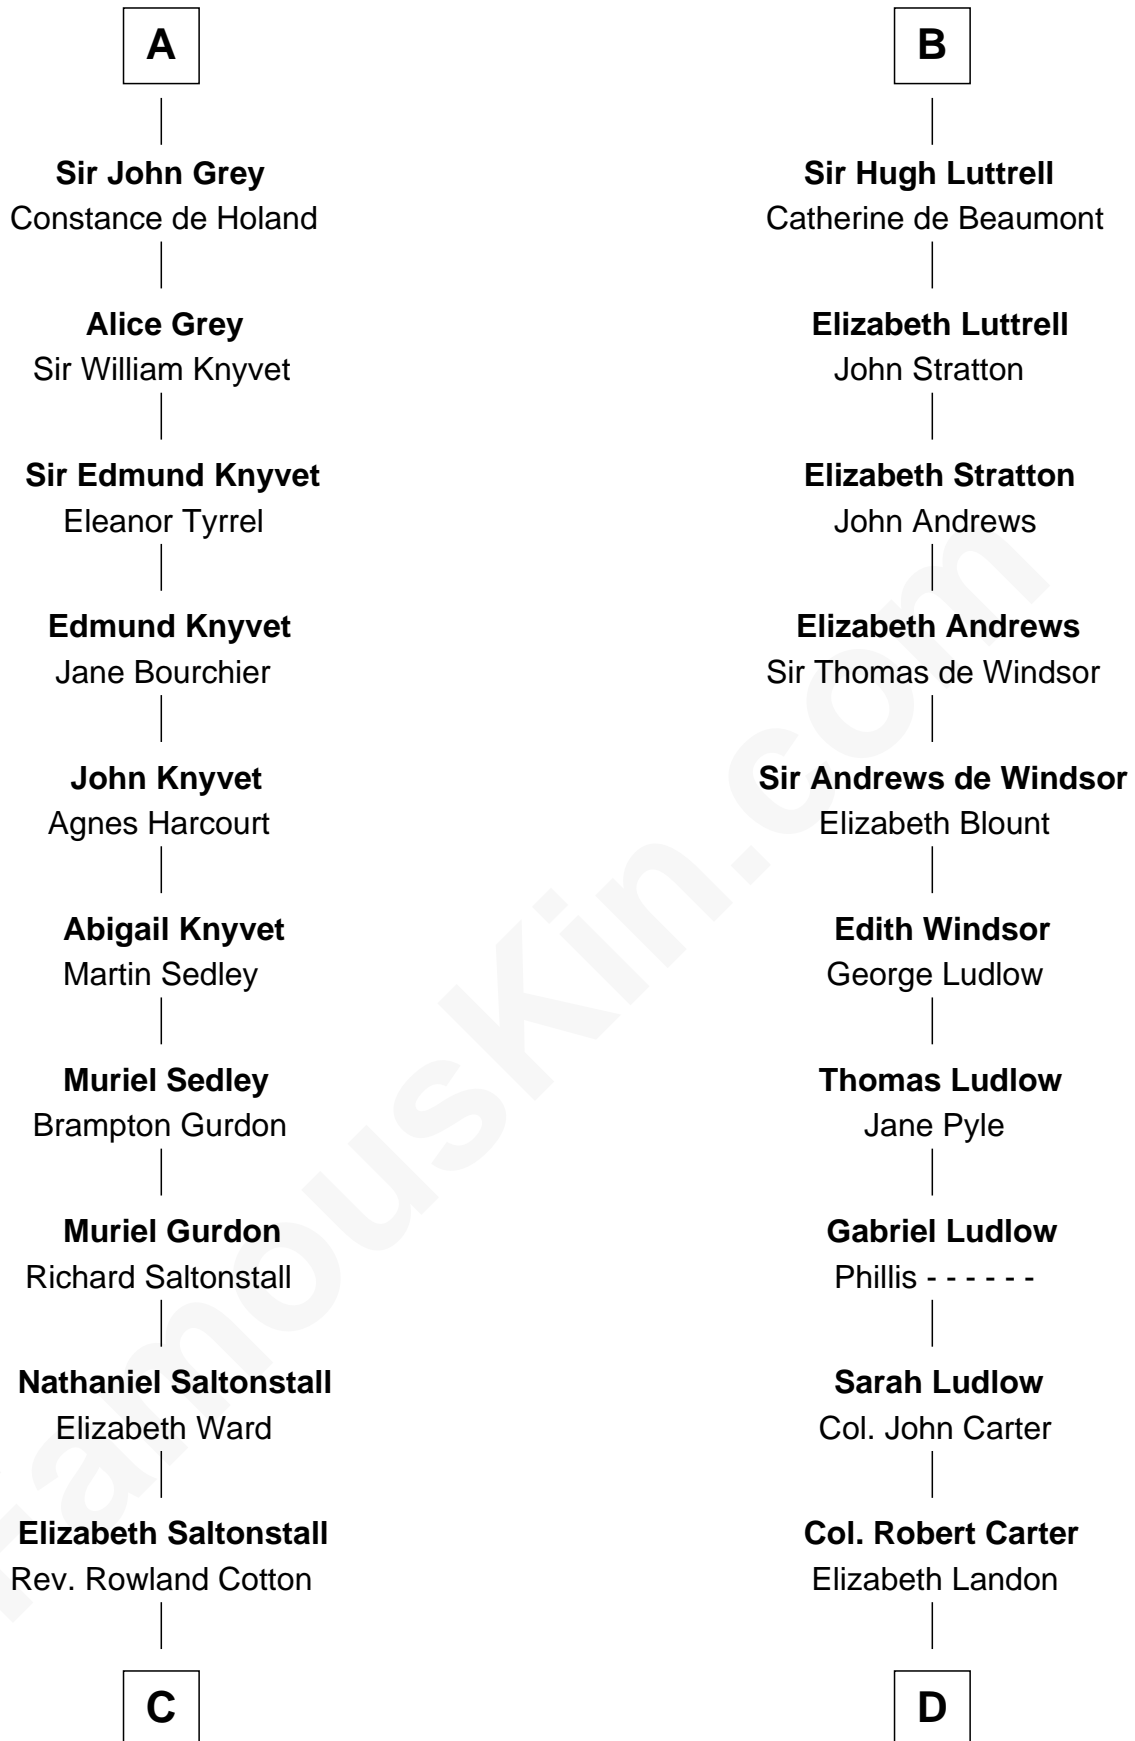

FamousKin.com Relationship Chart of

Horace Gray

U.S. Supreme Court Justice

21st cousin of

Benjamin Harrison

23rd U.S. President

Humphrey IV de Bohun

Margaret of Scotland

C

Joanna Cotton
Rev. John Brown

Elizabeth Brown
John Chipman

Elizabeth Chipman
William Gray

Horace Gray
Harriet Upham

Horace Gray
U.S. Supreme Court Justice

D

Anne Carter
Benjamin Harrison