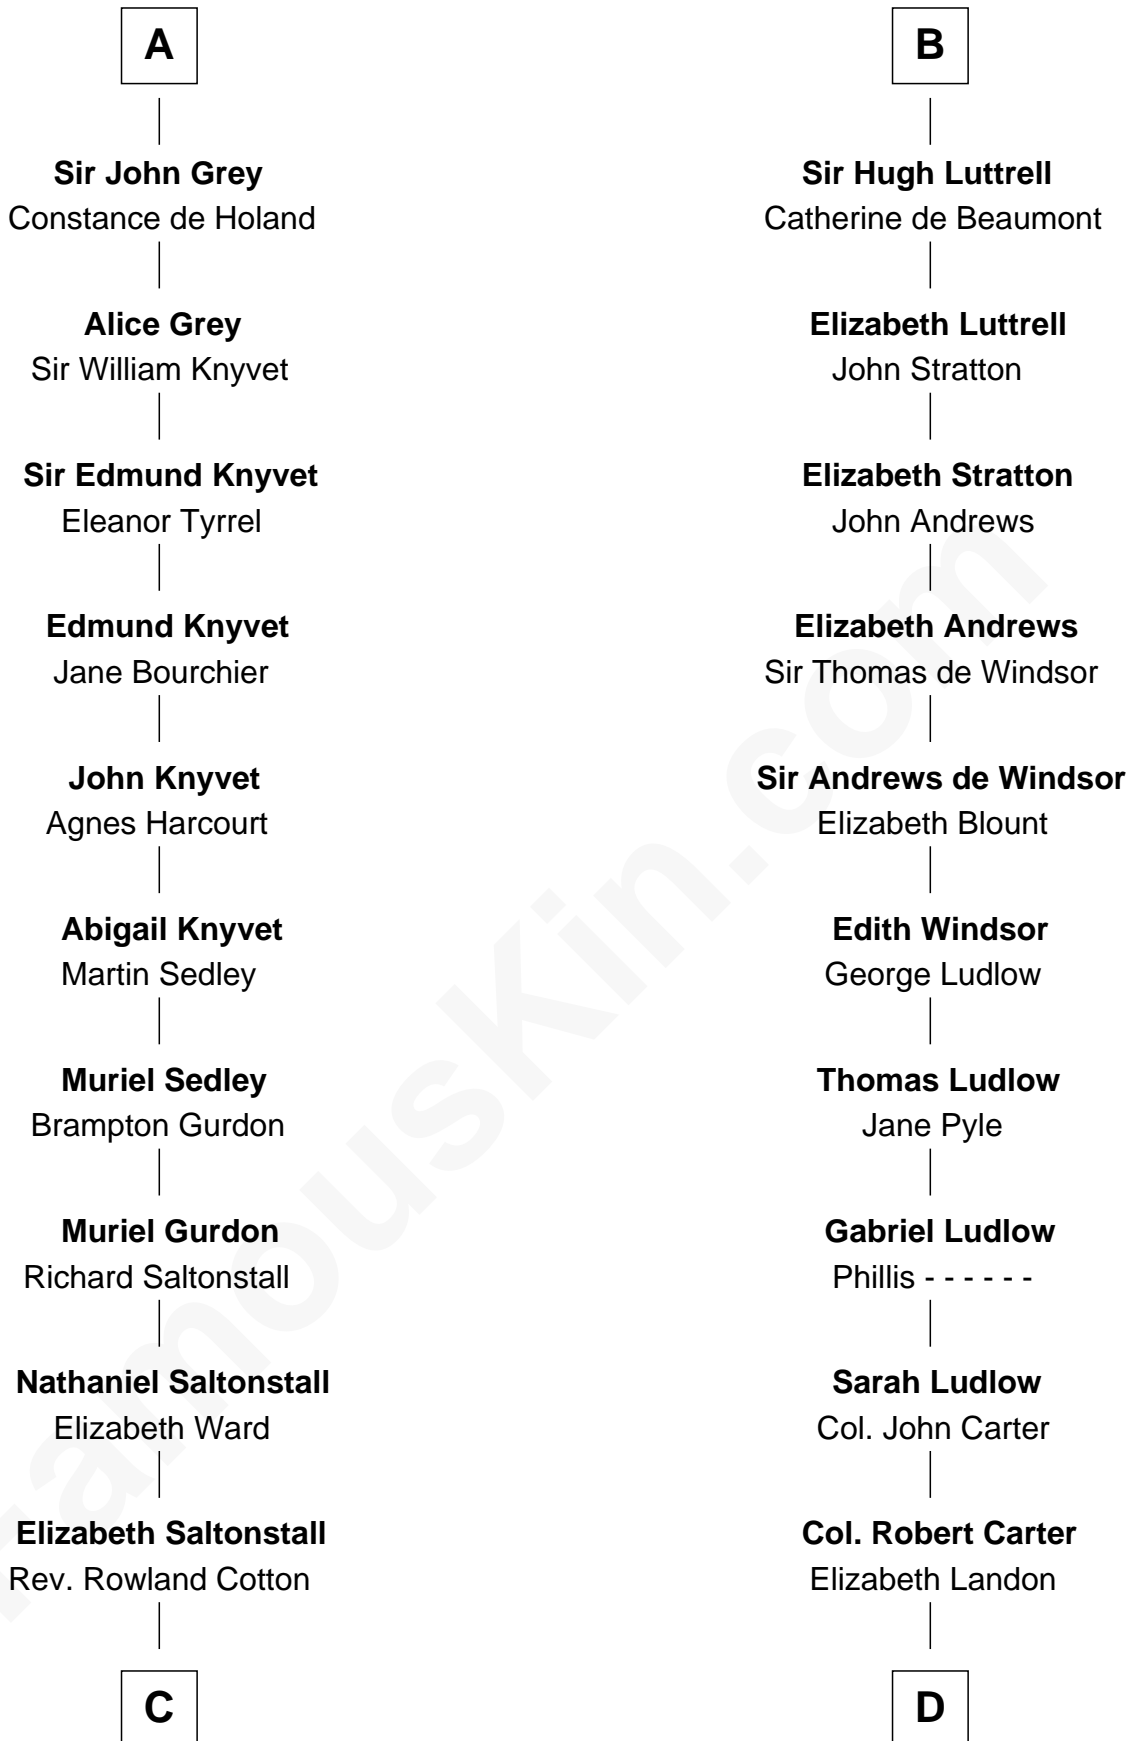

FamousKin.com Relationship Chart of

Horace Gray

U.S. Supreme Court Justice

21st cousin of

Benjamin Harrison

23rd U.S. President

Henri de Eu
Maud de Warenne

C

Joanna Cotton
Rev. John Brown

Elizabeth Brown
John Chipman

Elizabeth Chipman
William Gray

Horace Gray
Harriet Upham

Horace Gray
U.S. Supreme Court Justice

D

Anne Carter
Benjamin Harrison

Benjamin Harrison
Elizabeth Bassett