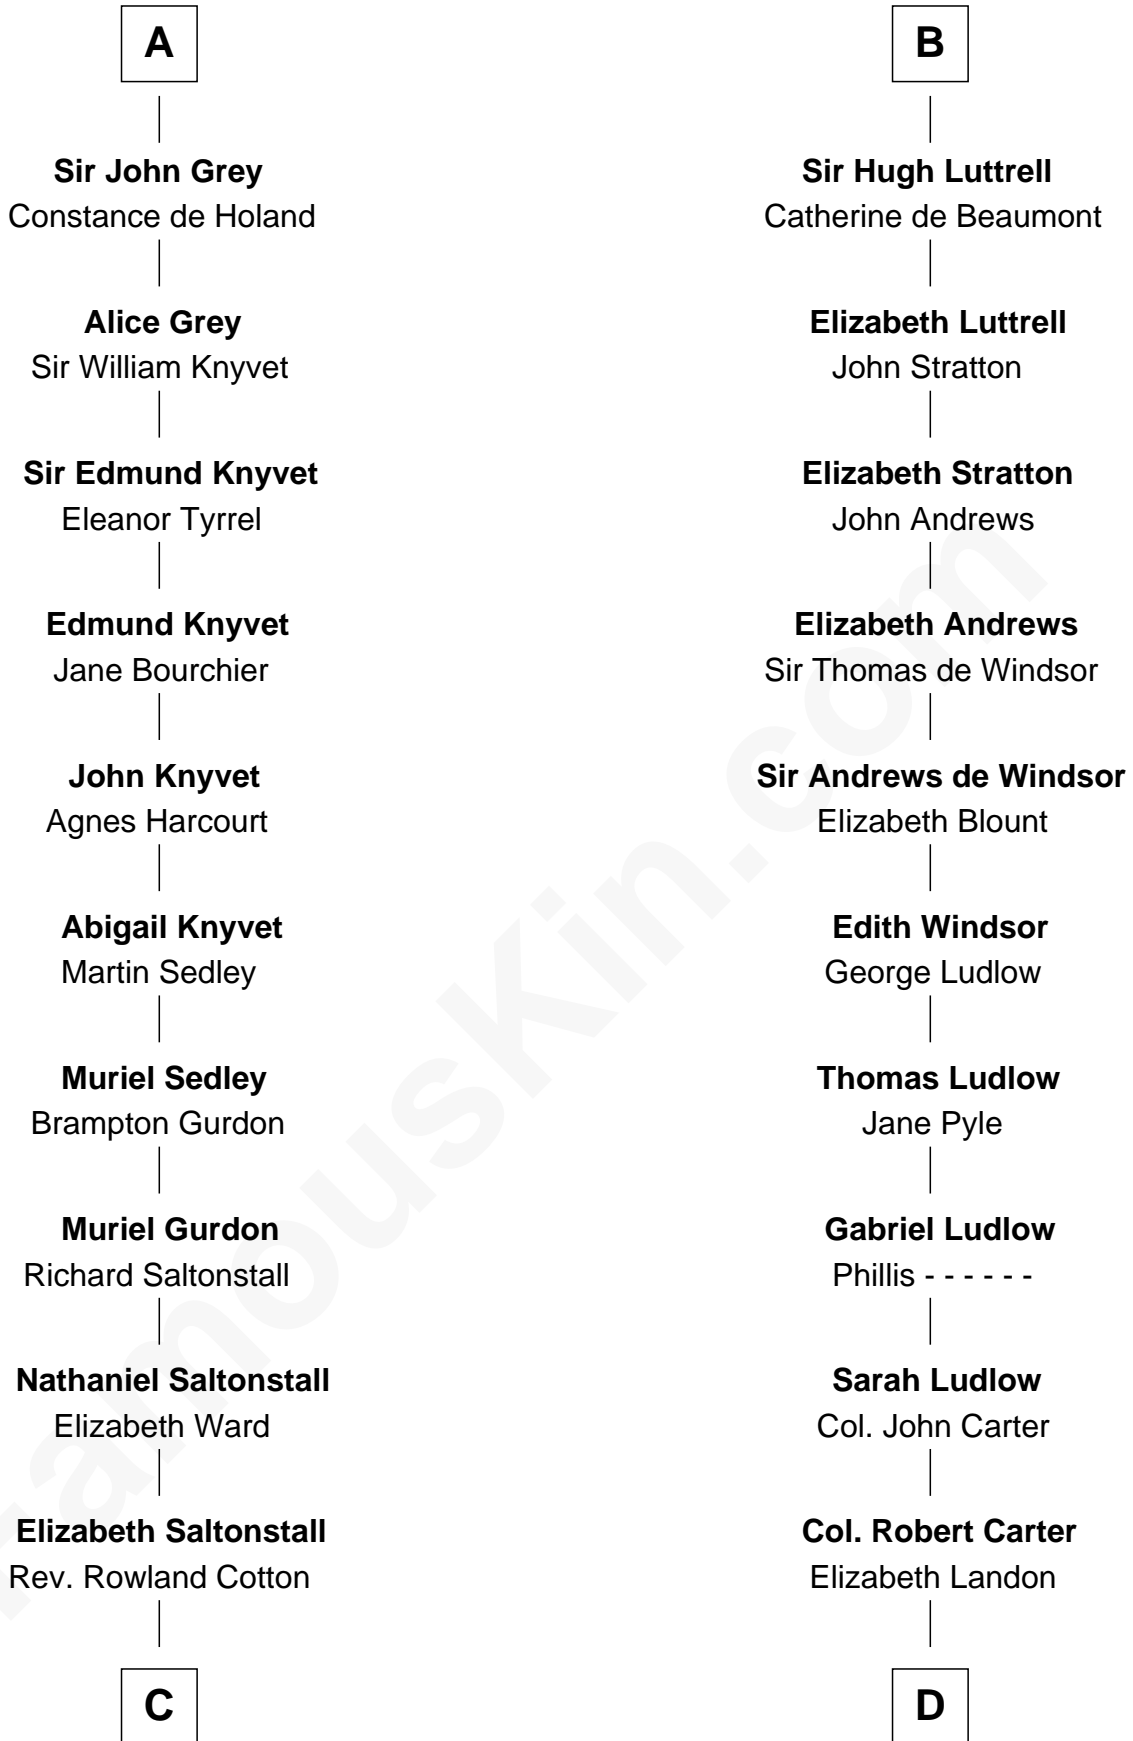

# FamousKin.com Relationship Chart of

**Horace Gray**

*U.S. Supreme Court Justice*

21st cousin of

**Benjamin Harrison**

*23rd U.S. President*

**Hugues de Lusignan**

Orengarde - - - - -

**C**

**Joanna Cotton**  
Rev. John Brown

**Elizabeth Brown**  
John Chipman

**Elizabeth Chipman**  
William Gray

**Horace Gray**  
Harriet Upham

**Horace Gray**  
*U.S. Supreme Court Justice*

**D**

**Anne Carter**  
Benjamin Harrison