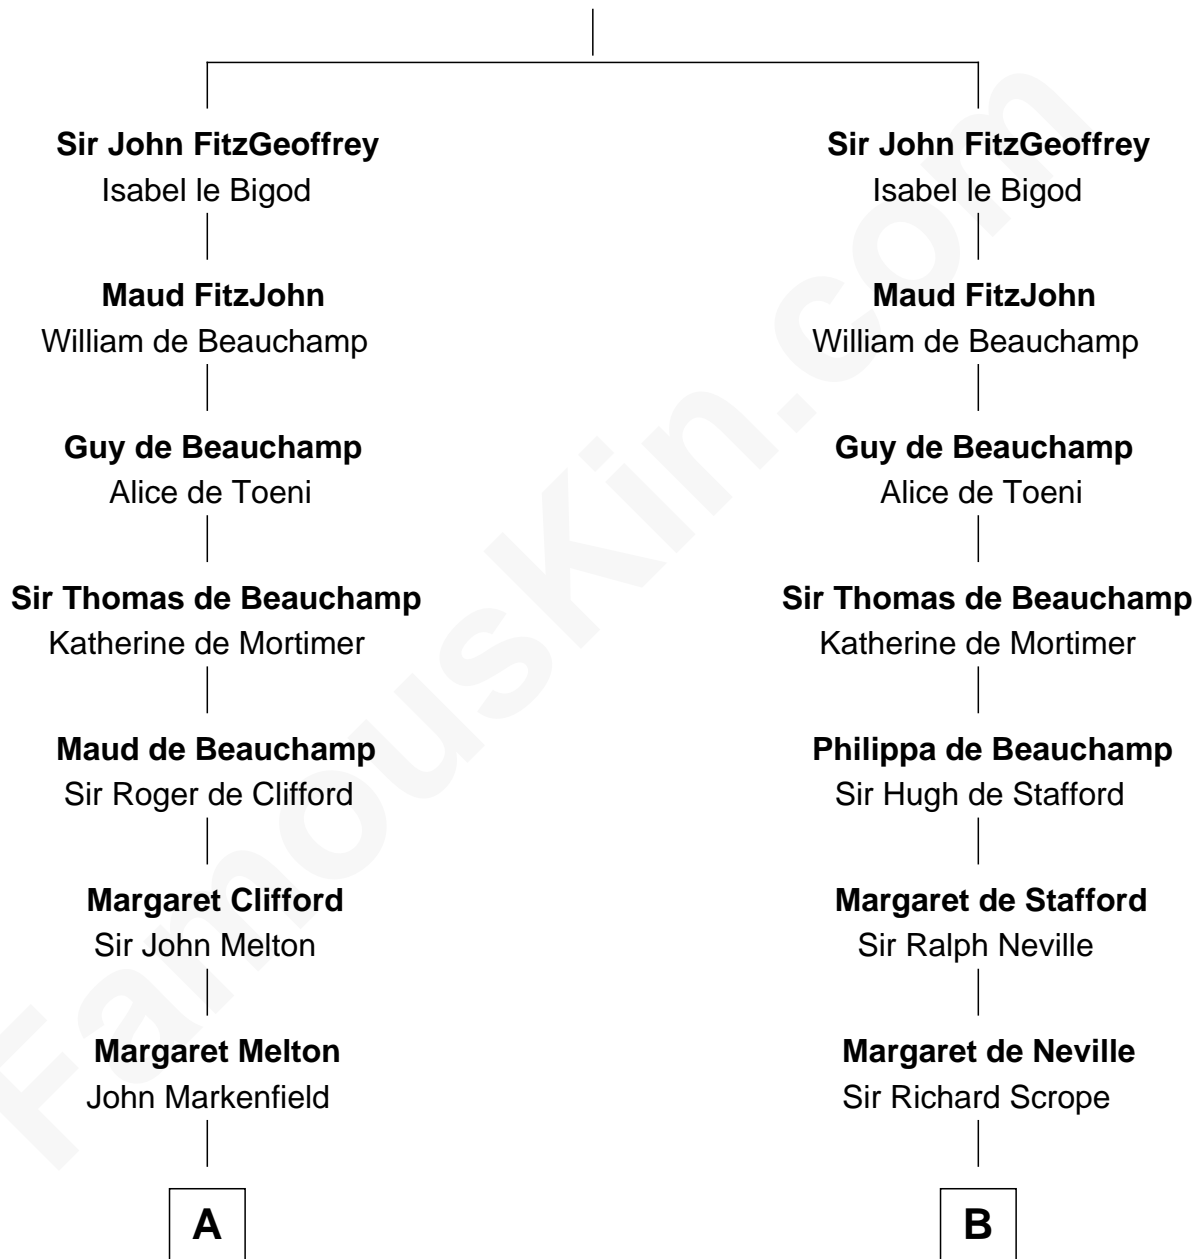

FamousKin.com

Relationship Chart of

Horace Gray

U.S. Supreme Court Justice

20th cousin 1 time removed of

Benjamin Harrison

23rd U.S. President

Sir Geoffrey FitzPiers

Aveline de Clare

C

Joanna Cotton
Rev. John Brown

Elizabeth Brown
John Chipman

Elizabeth Chipman
William Gray

Horace Gray
Harriet Upham

Horace Gray
U.S. Supreme Court Justice

D

Benjamin Harrison
Elizabeth Bassett

Gen. William Henry Harrison
Anna Tuthill Symmes

John Scott Harrison
Elizabeth Ramsey Irwin

Benjamin Harrison
23rd U.S. President