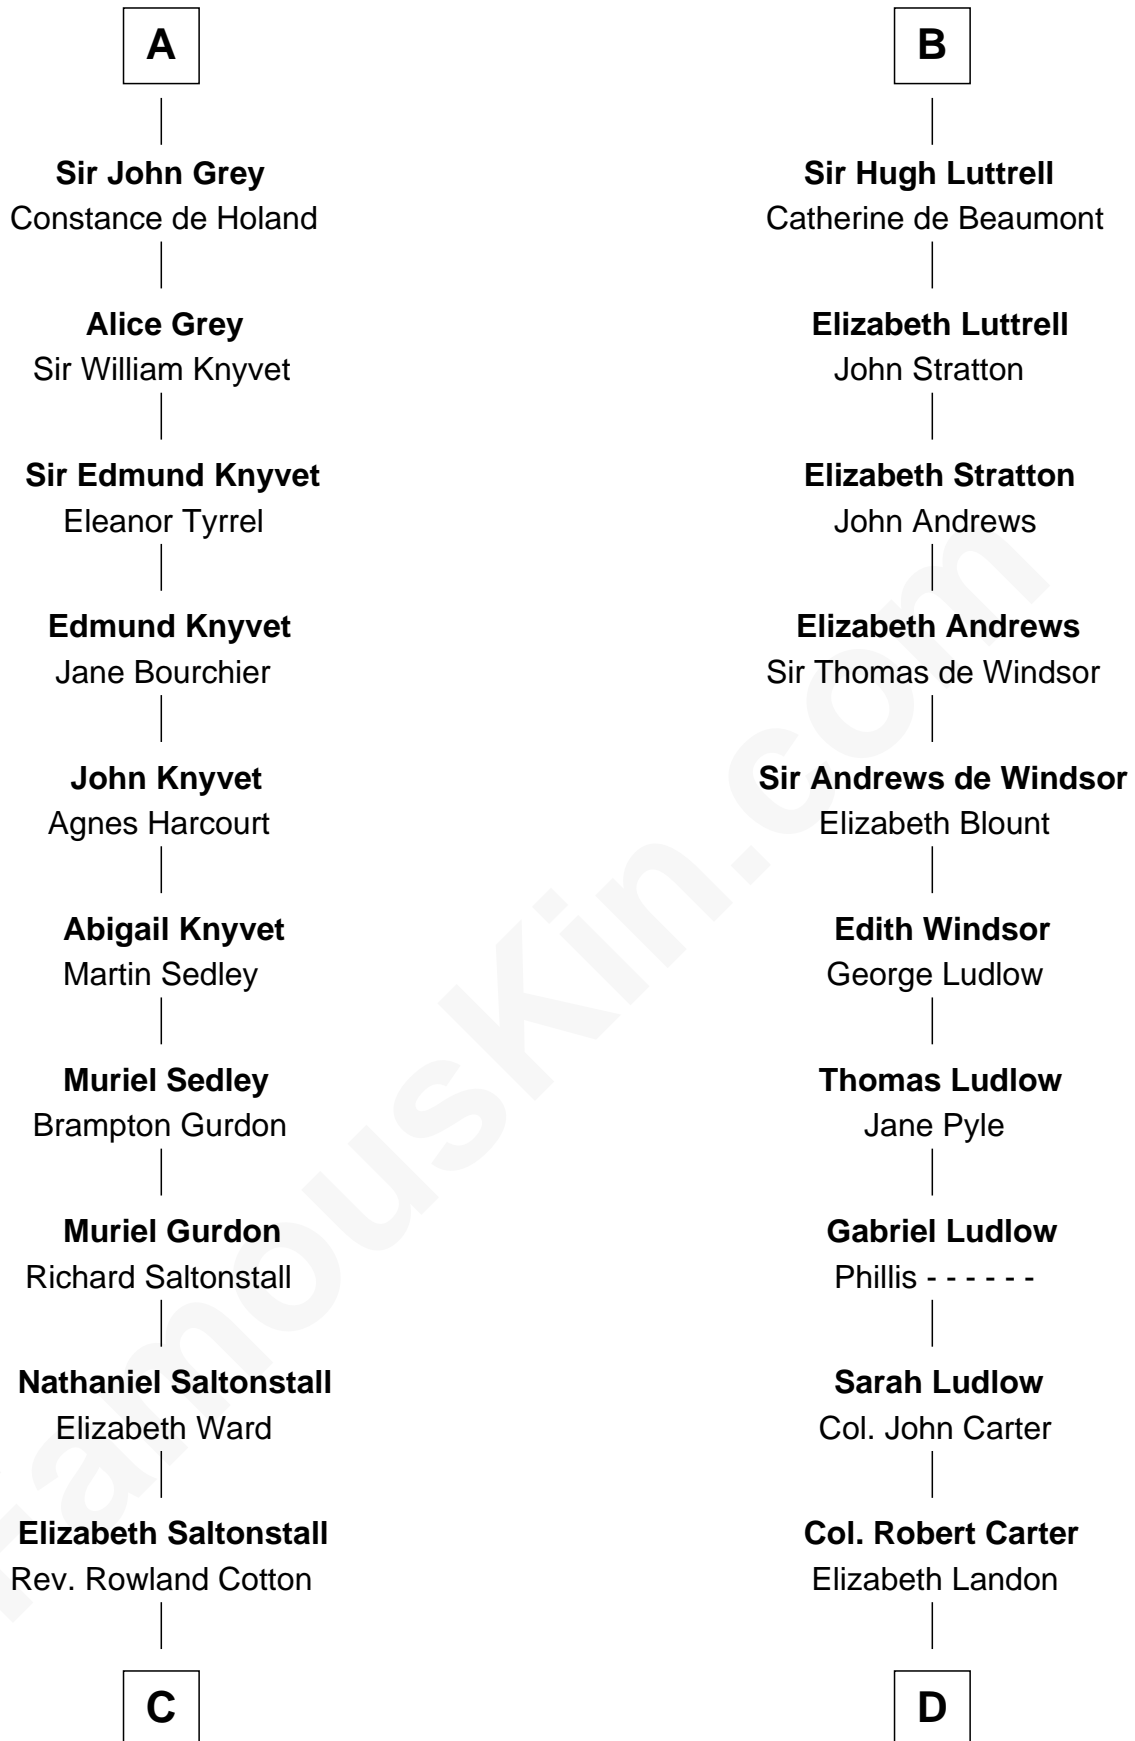

FamousKin.com Relationship Chart of

Horace Gray

U.S. Supreme Court Justice

21st cousin of

Benjamin Harrison

23rd U.S. President

C

Joanna Cotton
Rev. John Brown

Elizabeth Brown
John Chipman

Elizabeth Chipman
William Gray

Horace Gray
Harriet Upham

Horace Gray
U.S. Supreme Court Justice

D

Anne Carter
Benjamin Harrison

Benjamin Harrison
Elizabeth Bassett

Gen. William Henry Harrison
Anna Tuthill Symmes