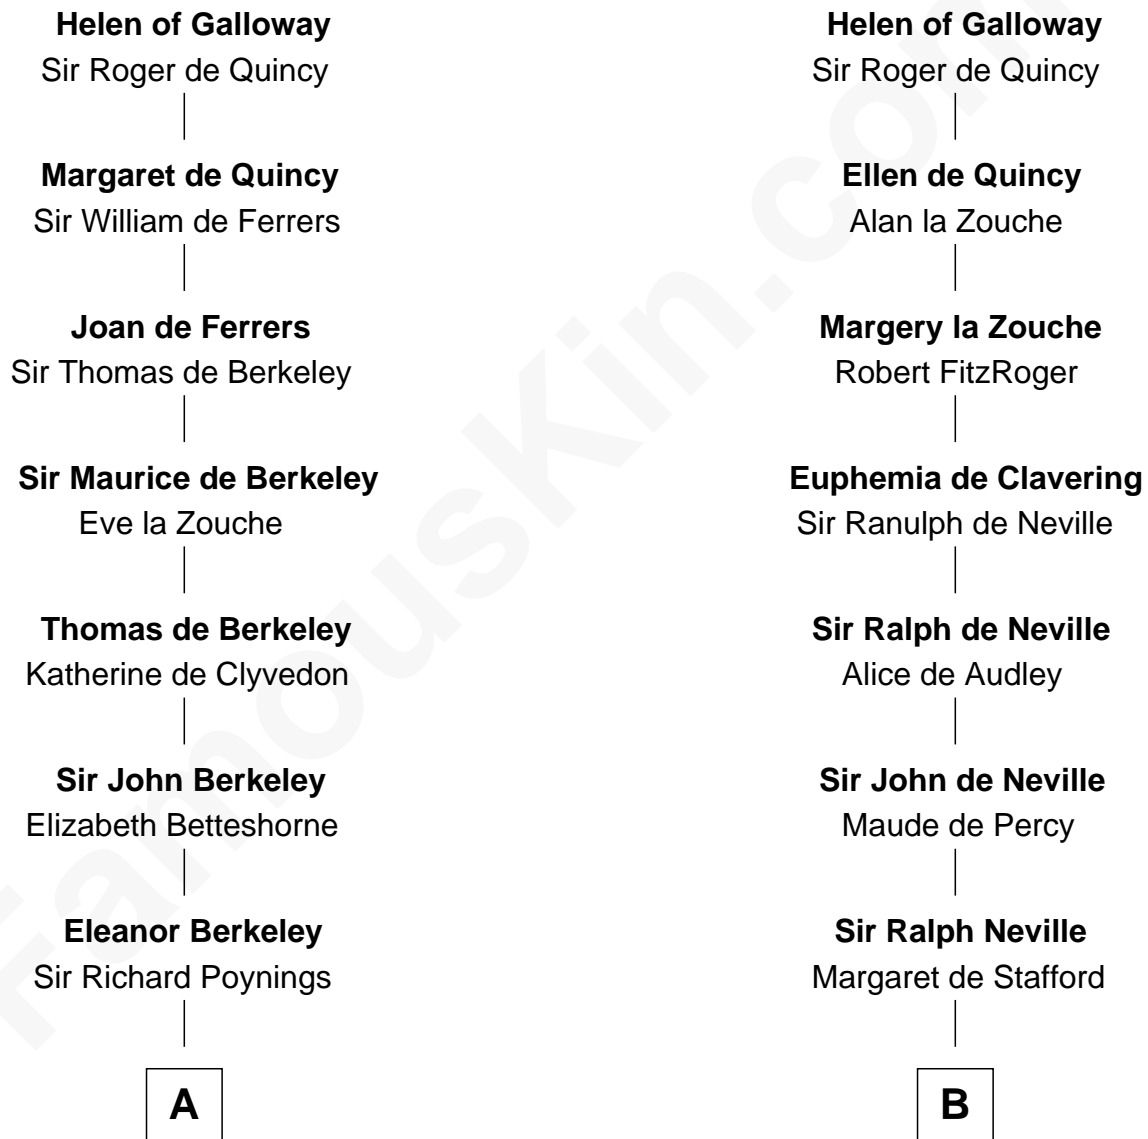

# FamousKin.com Relationship Chart of

**Horace Gray**

*U.S. Supreme Court Justice*

21st cousin of

**Benjamin Harrison**

*23rd U.S. President*

**Alan of Galloway**

Helen de l'Isle

**C**

**Joanna Cotton**  
Rev. John Brown

**Elizabeth Brown**  
John Chipman

**Elizabeth Chipman**  
William Gray

**Horace Gray**  
Harriet Upham

**Horace Gray**  
*U.S. Supreme Court Justice*

**D**

**Benjamin Harrison**  
Anne Carter