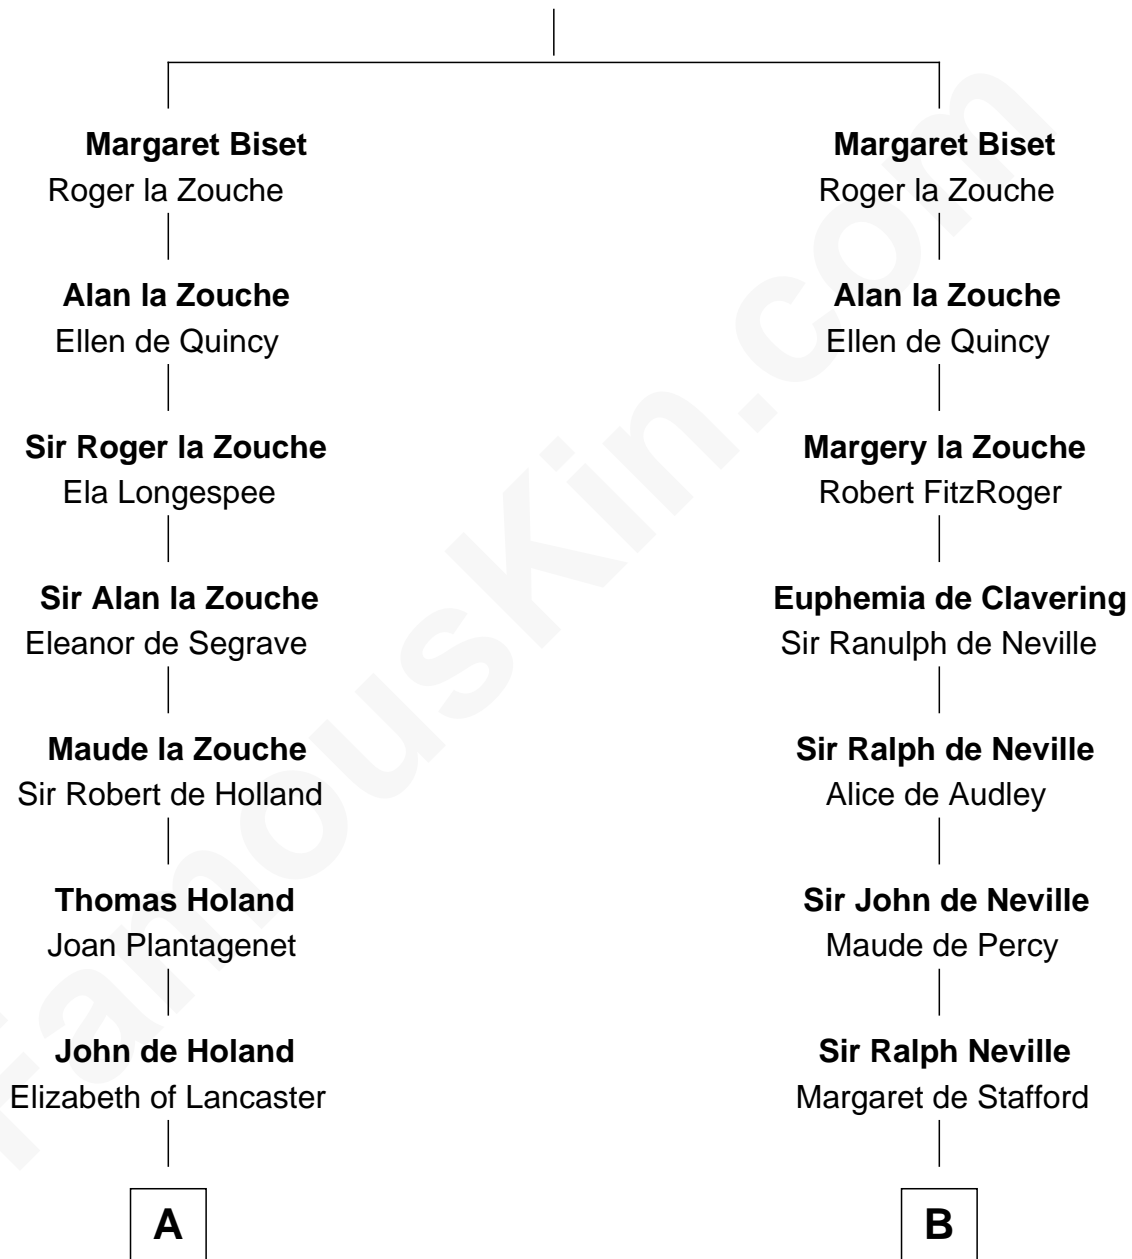

FamousKin.com Relationship Chart of

Horace Gray

U.S. Supreme Court Justice

21st cousin of

Benjamin Harrison

23rd U.S. President

Henry Biset

C

Joanna Cotton
Rev. John Brown

Elizabeth Brown
John Chipman

Elizabeth Chipman
William Gray

Horace Gray
Harriet Upham

Horace Gray
U.S. Supreme Court Justice

D

Benjamin Harrison
Anne Carter

Benjamin Harrison
Elizabeth Bassett