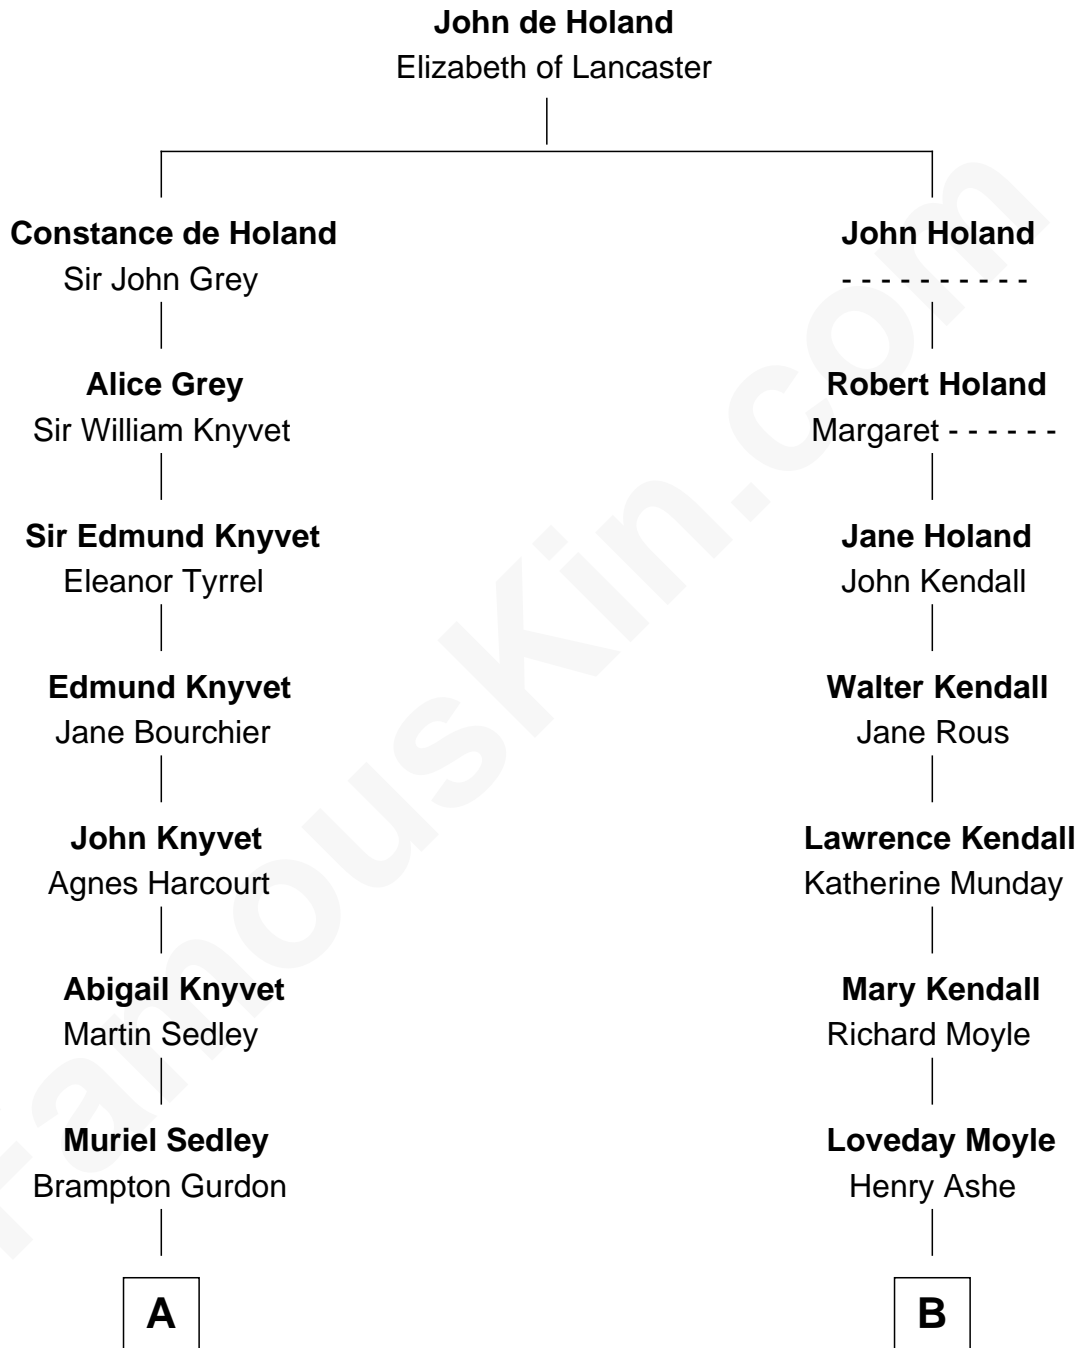

FamousKin.com Relationship Chart of

Horace Gray

U.S. Supreme Court Justice

14th cousin 5 times removed of

Ed Helms

TV and Movie Actor

C

Frances Helen Jackson