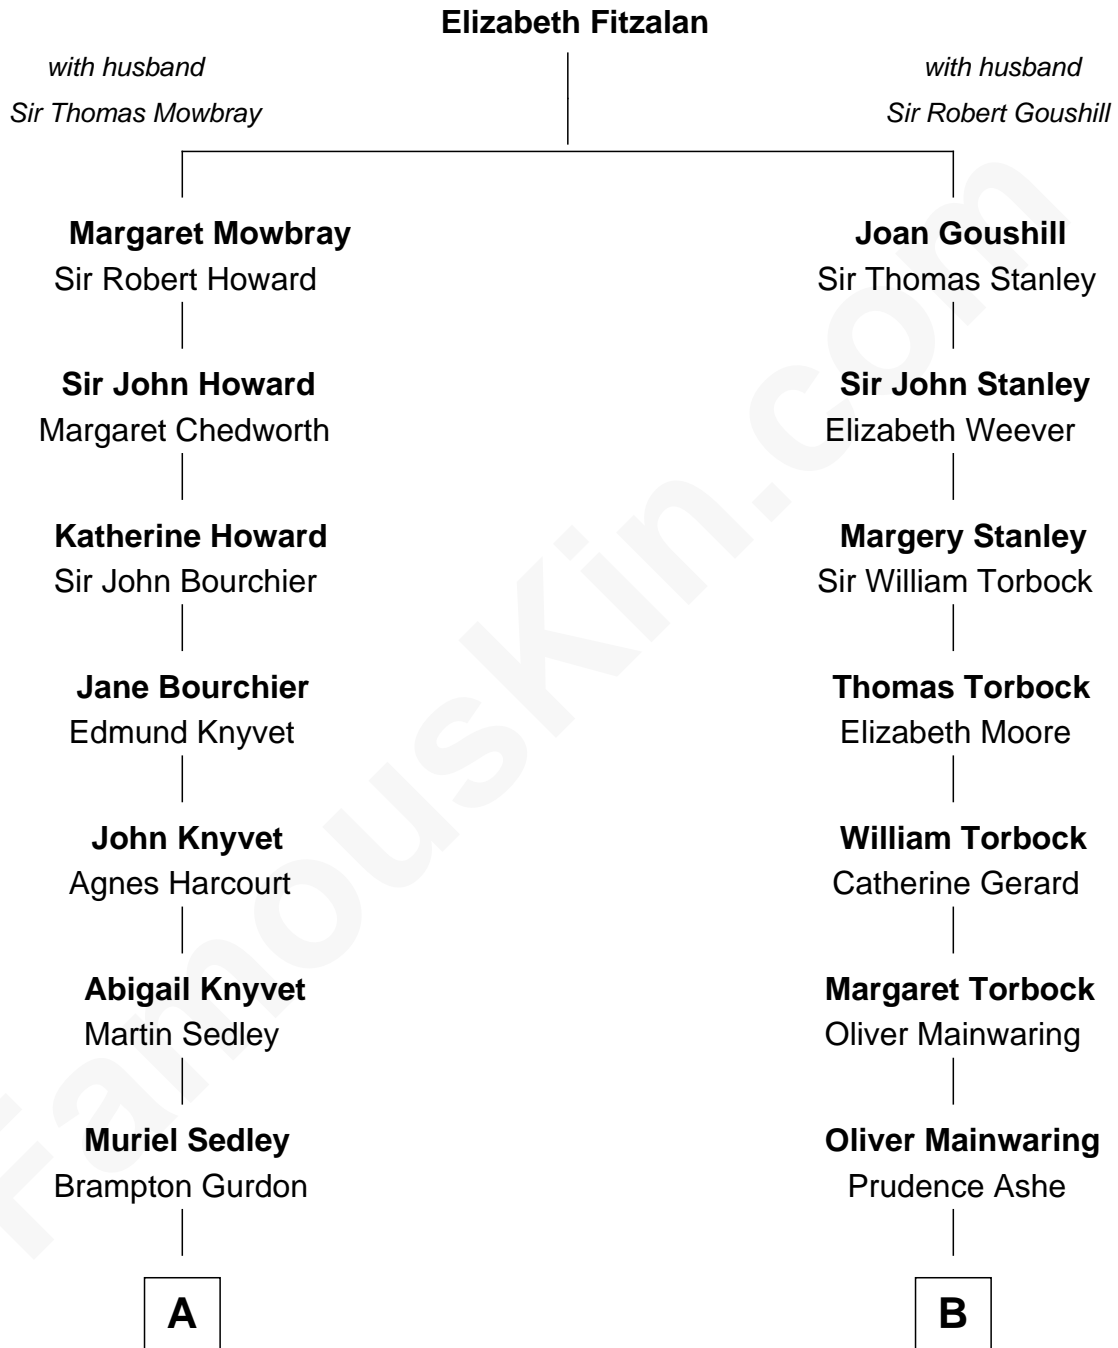

FamousKin.com

Relationship Chart of

Horace Gray

U.S. Supreme Court Justice

14th cousin 4 times removed of

Ed Helms

TV and Movie Actor

C