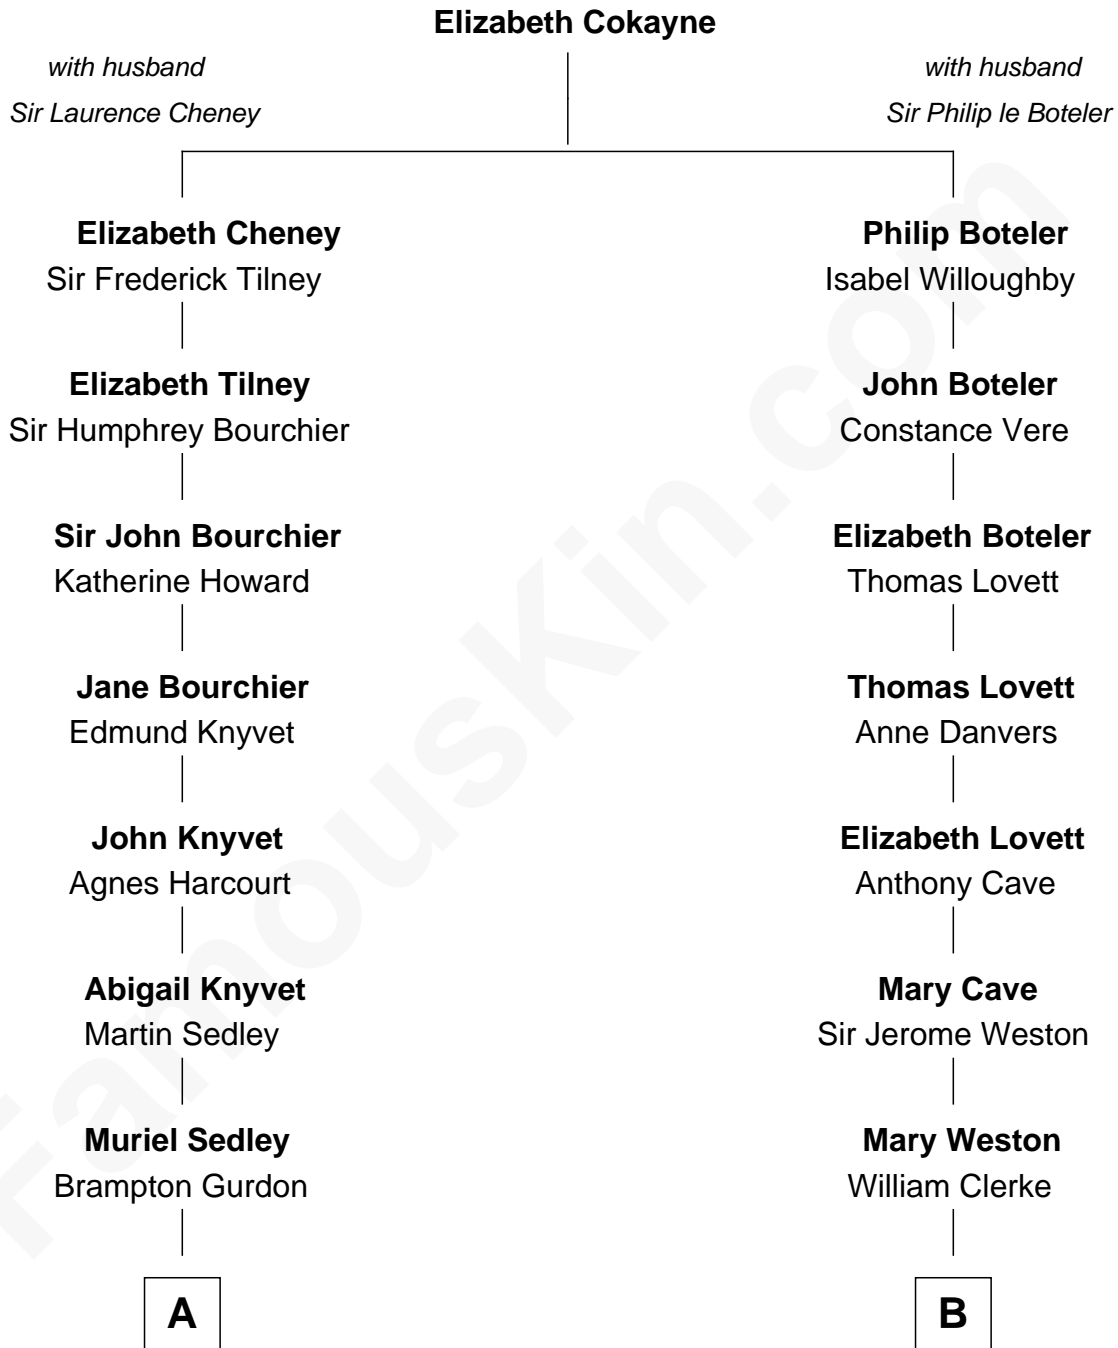

FamousKin.com Relationship Chart of

Horace Gray

U.S. Supreme Court Justice

14th cousin of

Joseph Wharton

Founder of the Wharton School of Business

A

Muriel Gurdon
Richard Saltonstall

Nathaniel Saltonstall
Elizabeth Ward

Elizabeth Saltonstall
Rev. Rowland Cotton

Joanna Cotton
Rev. John Brown

Elizabeth Brown
John Chipman

Elizabeth Chipman
William Gray

Horace Gray
Harriet Upham

Horace Gray
U.S. Supreme Court Justice

B

Jeremiah Clarke
Frances Latham

Gov. Walter Clarke
Hannah Scott

Hannah Clarke
Thomas Rodman

Samuel Rodman
Mary Willett

Thomas Rodman
Mary Borden

Hannah Rodman
Samuel Rowland Fisher

Deborah Fisher
William Wharton