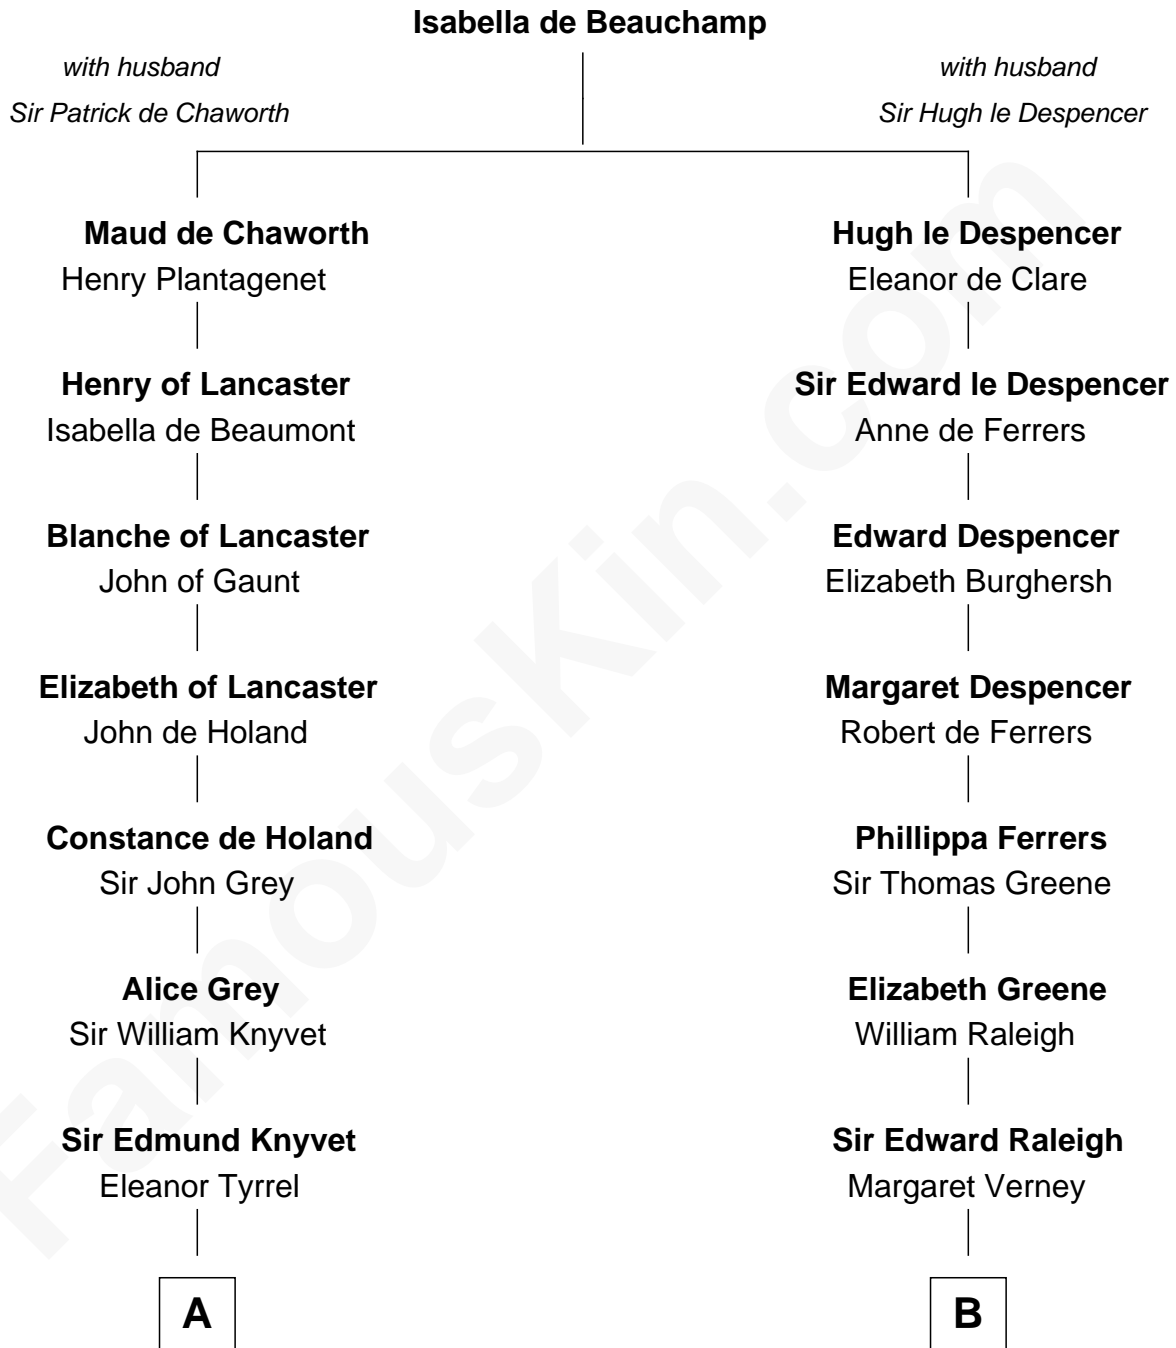

FamousKin.com Relationship Chart of

Horace Gray

U.S. Supreme Court Justice

18th cousin of

Joseph Wharton

Founder of the Wharton School of Business

C

Horace Gray
Harriet Upham

Horace Gray
U.S. Supreme Court Justice

D

Deborah Fisher
William Wharton

Joseph Wharton
Founder, Wharton School of Business

FamousKin.com