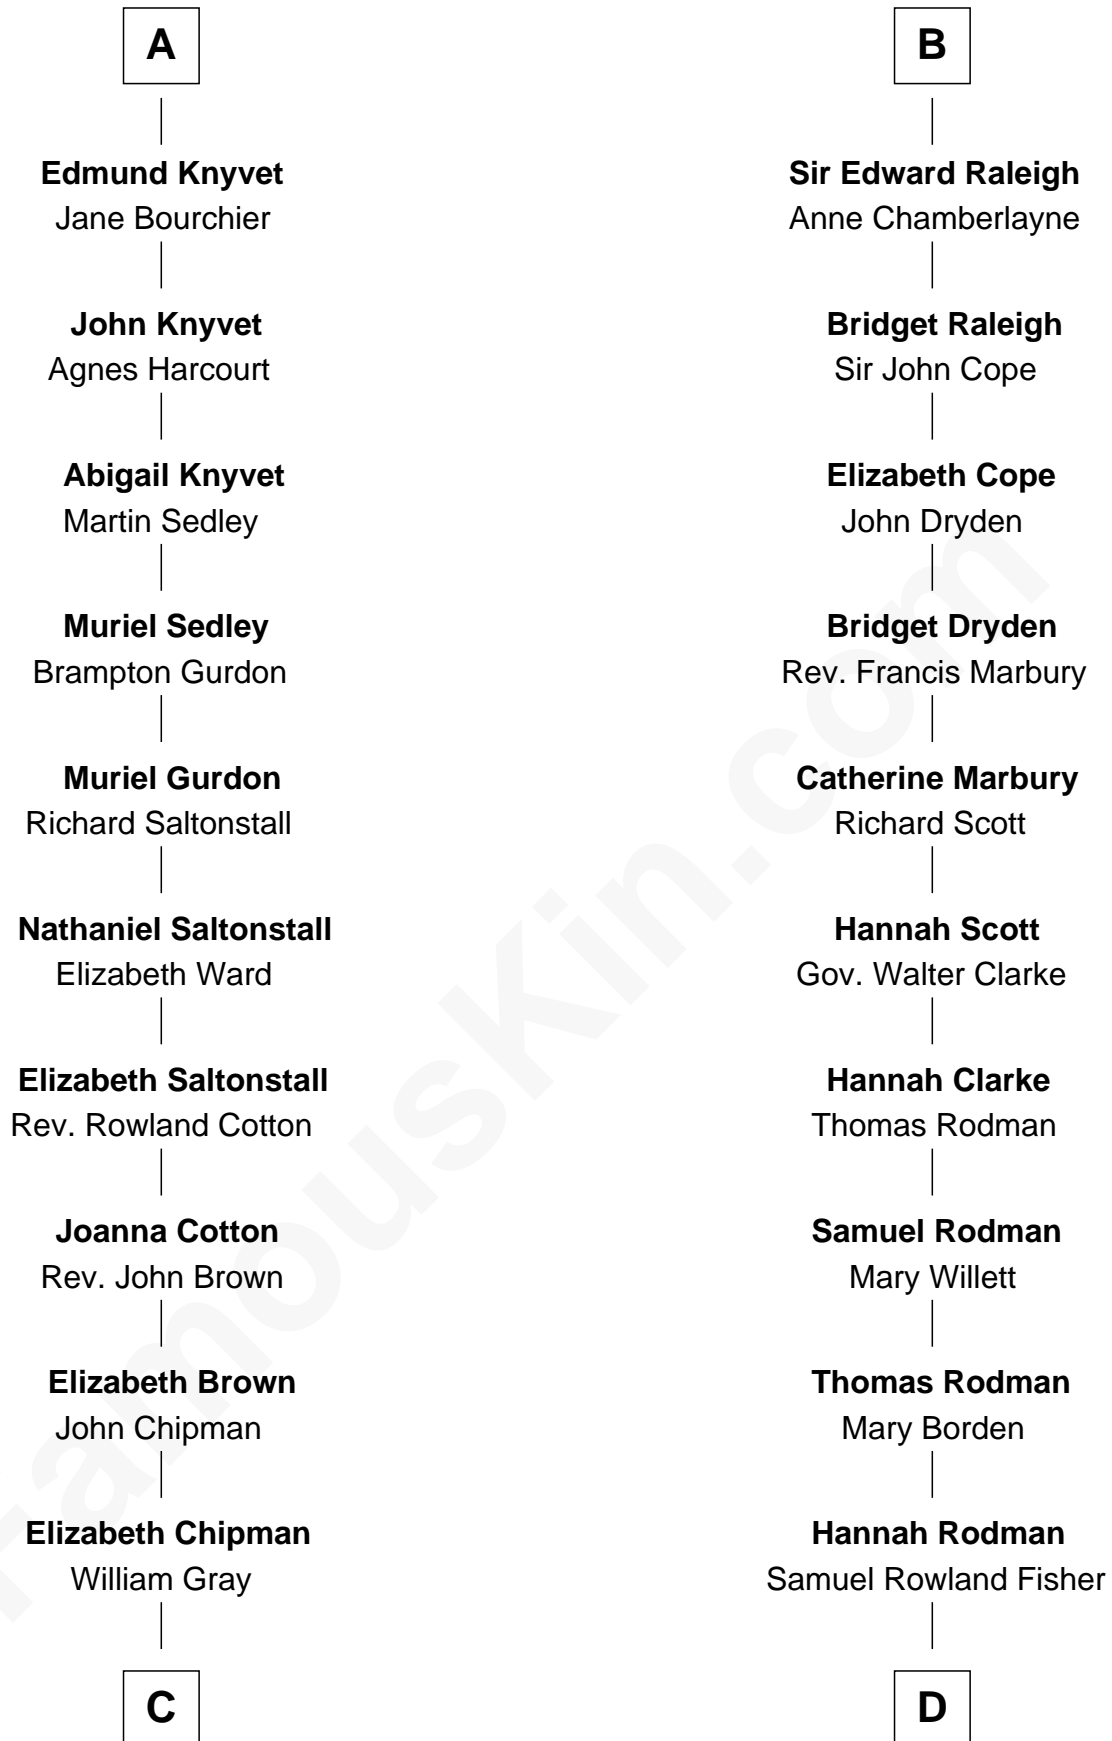

FamousKin.com Relationship Chart of

Horace Gray

U.S. Supreme Court Justice

18th cousin of

Joseph Wharton

Founder of the Wharton School of Business

C

Horace Gray
Harriet Upham

Horace Gray
U.S. Supreme Court Justice

D

Deborah Fisher
William Wharton

Joseph Wharton
Founder, Wharton School of Business

FamousKin.com