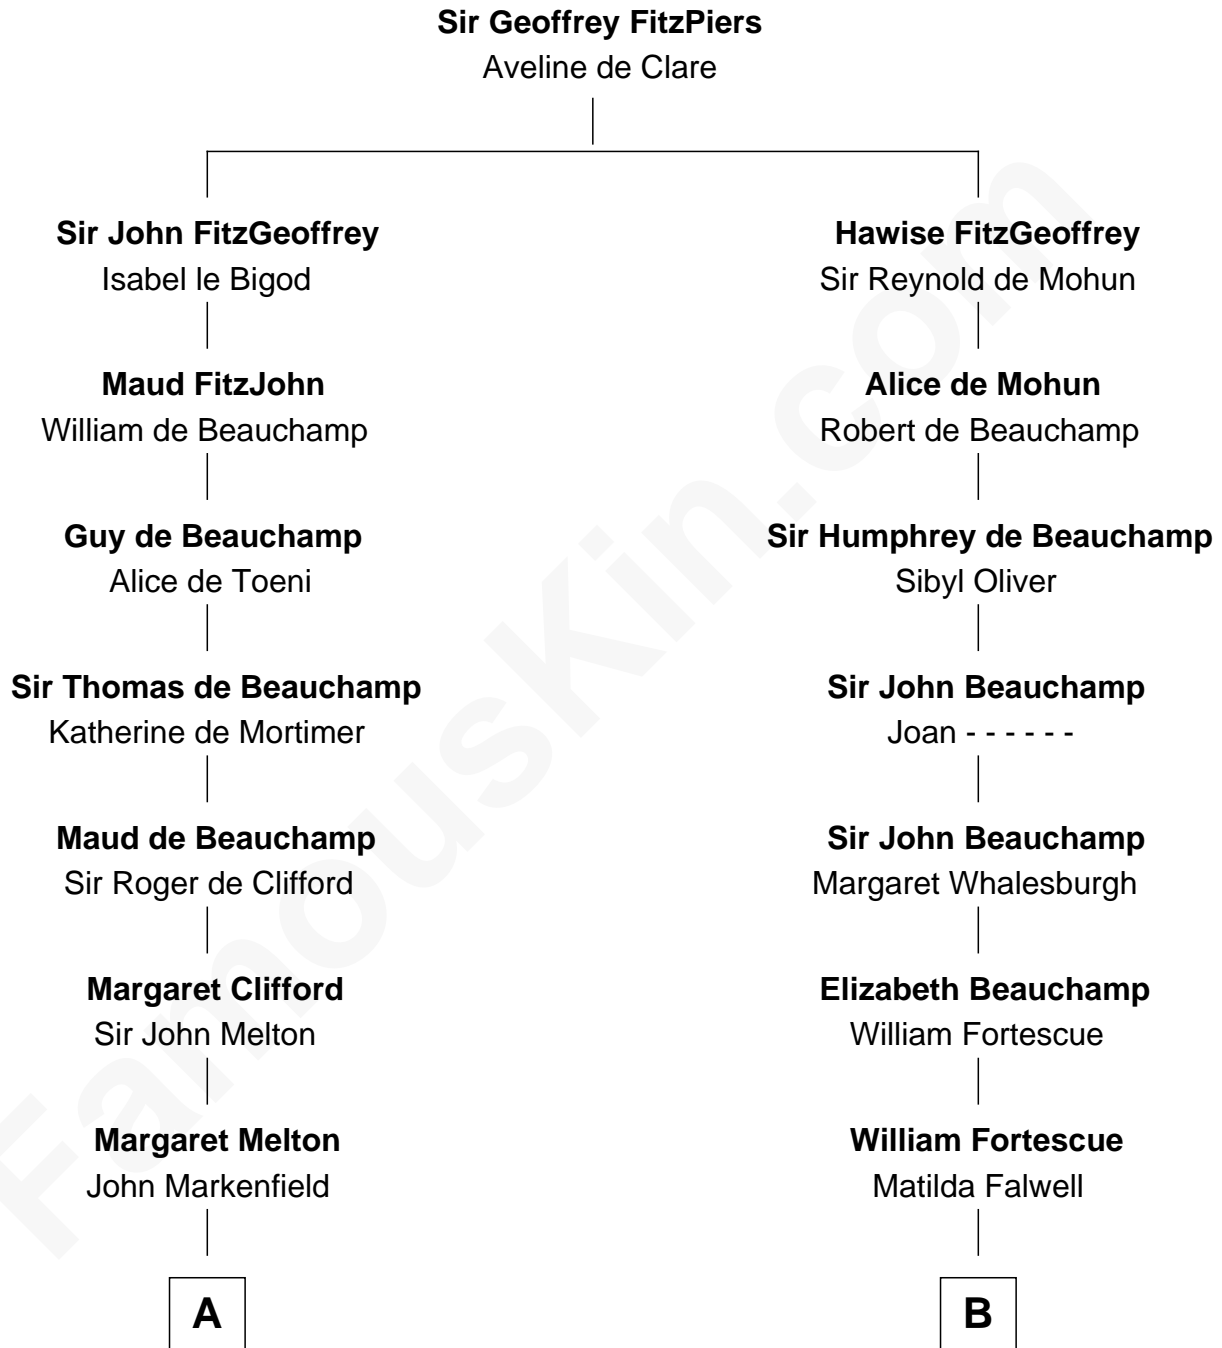

## Relationship Chart of

### Horace Gray

*U.S. Supreme Court Justice*

20th cousin 1 time removed of

### Harriet Beecher Stowe

*Author of Uncle Tom's Cabin*

**C**

**Joanna Cotton**  
Rev. John Brown

**Elizabeth Brown**  
John Chipman

**Elizabeth Chipman**  
William Gray

**Horace Gray**  
Harriet Upham

**Horace Gray**  
*U.S. Supreme Court Justice*