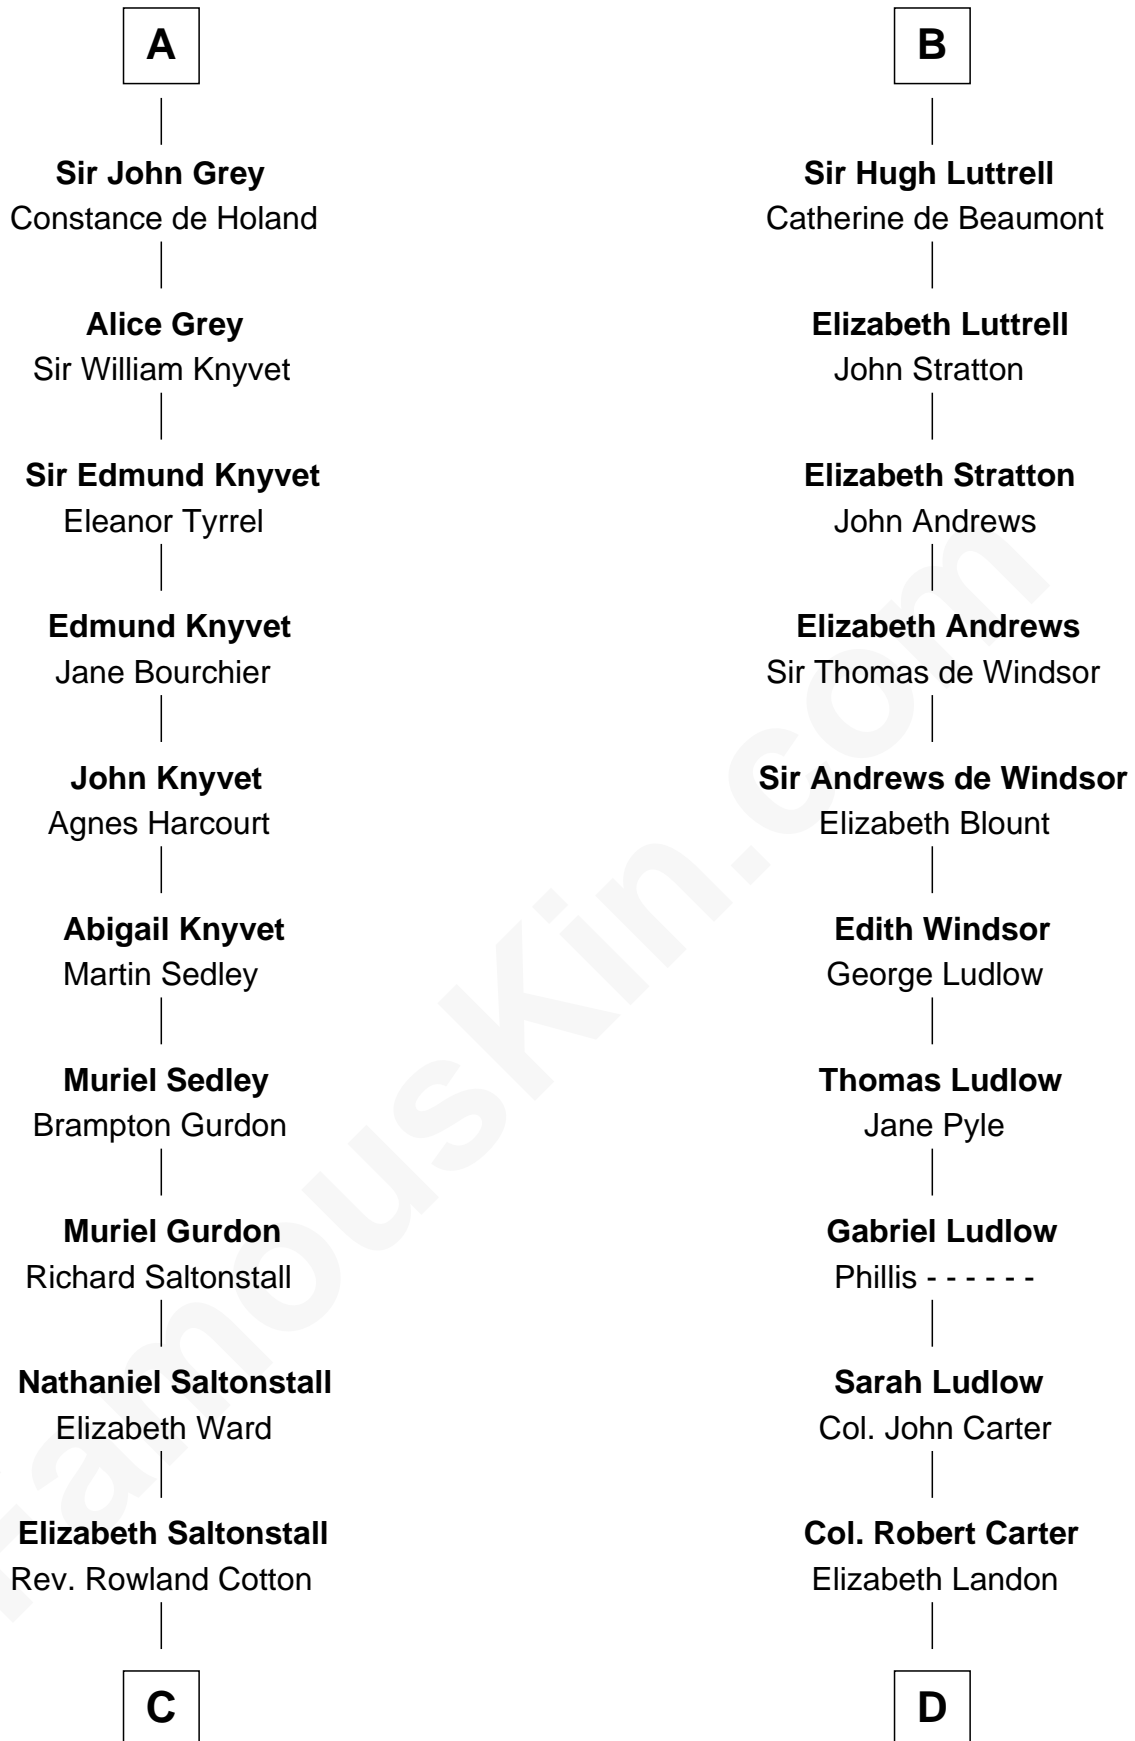

## Relationship Chart of

### Horace Gray

*U.S. Supreme Court Justice*

18th cousin 3 times removed of

### Benjamin Harrison V

*Signer of the Declaration of Independence*

**Henri de Eu**  
Maud de Warenne

**C**

**Joanna Cotton**  
Rev. John Brown

**Elizabeth Brown**  
John Chipman

**Elizabeth Chipman**  
William Gray