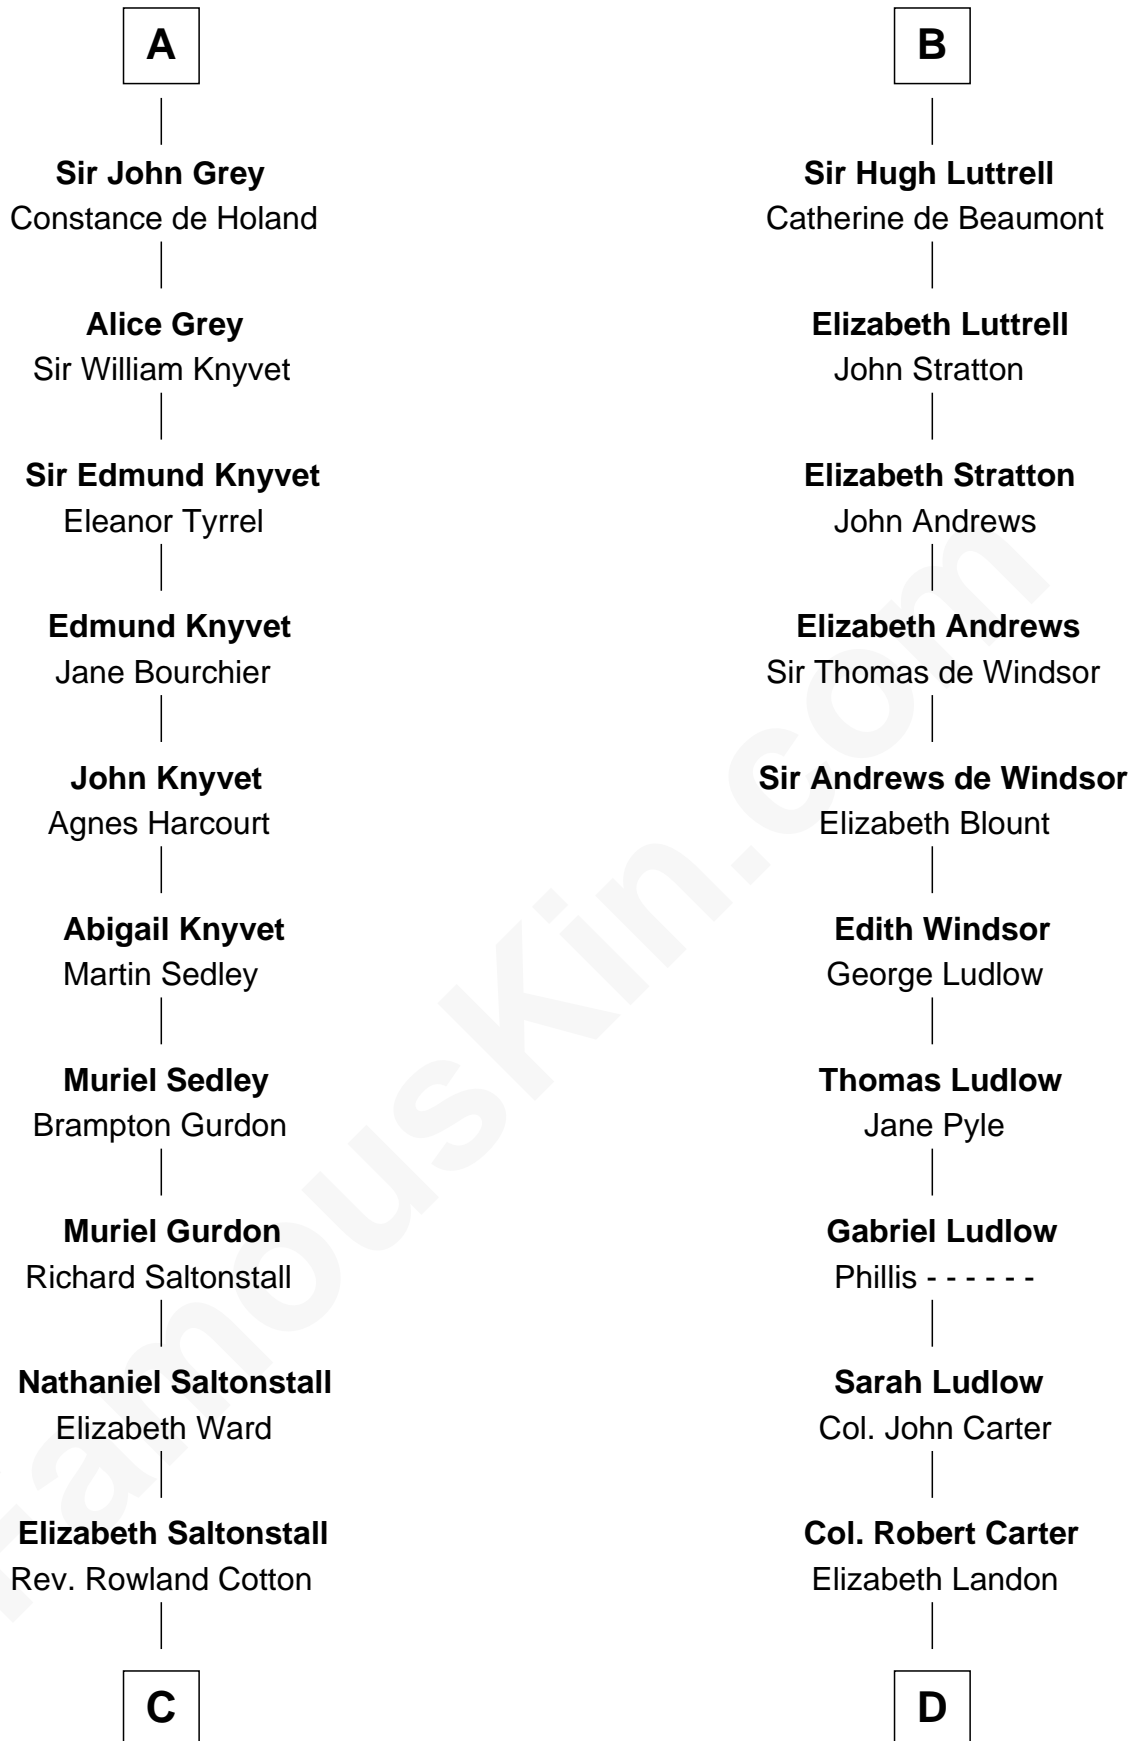

## Relationship Chart of

### Horace Gray

*U.S. Supreme Court Justice*

18th cousin 3 times removed of

### Benjamin Harrison V

*Signer of the Declaration of Independence*

**Beatrix de Say**

Sir Geoffrey FitzPiers

**C**

**Joanna Cotton**  
Rev. John Brown

**Elizabeth Brown**  
John Chipman

**Elizabeth Chipman**  
William Gray

**Horace Gray**  
Harriet Upham

**Horace Gray**  
*U.S. Supreme Court Justice*

**D**

**Anne Carter**  
Benjamin Harrison

**Benjamin Harrison V**  
*Signer of Declaration of Independence*

FamousKin.com