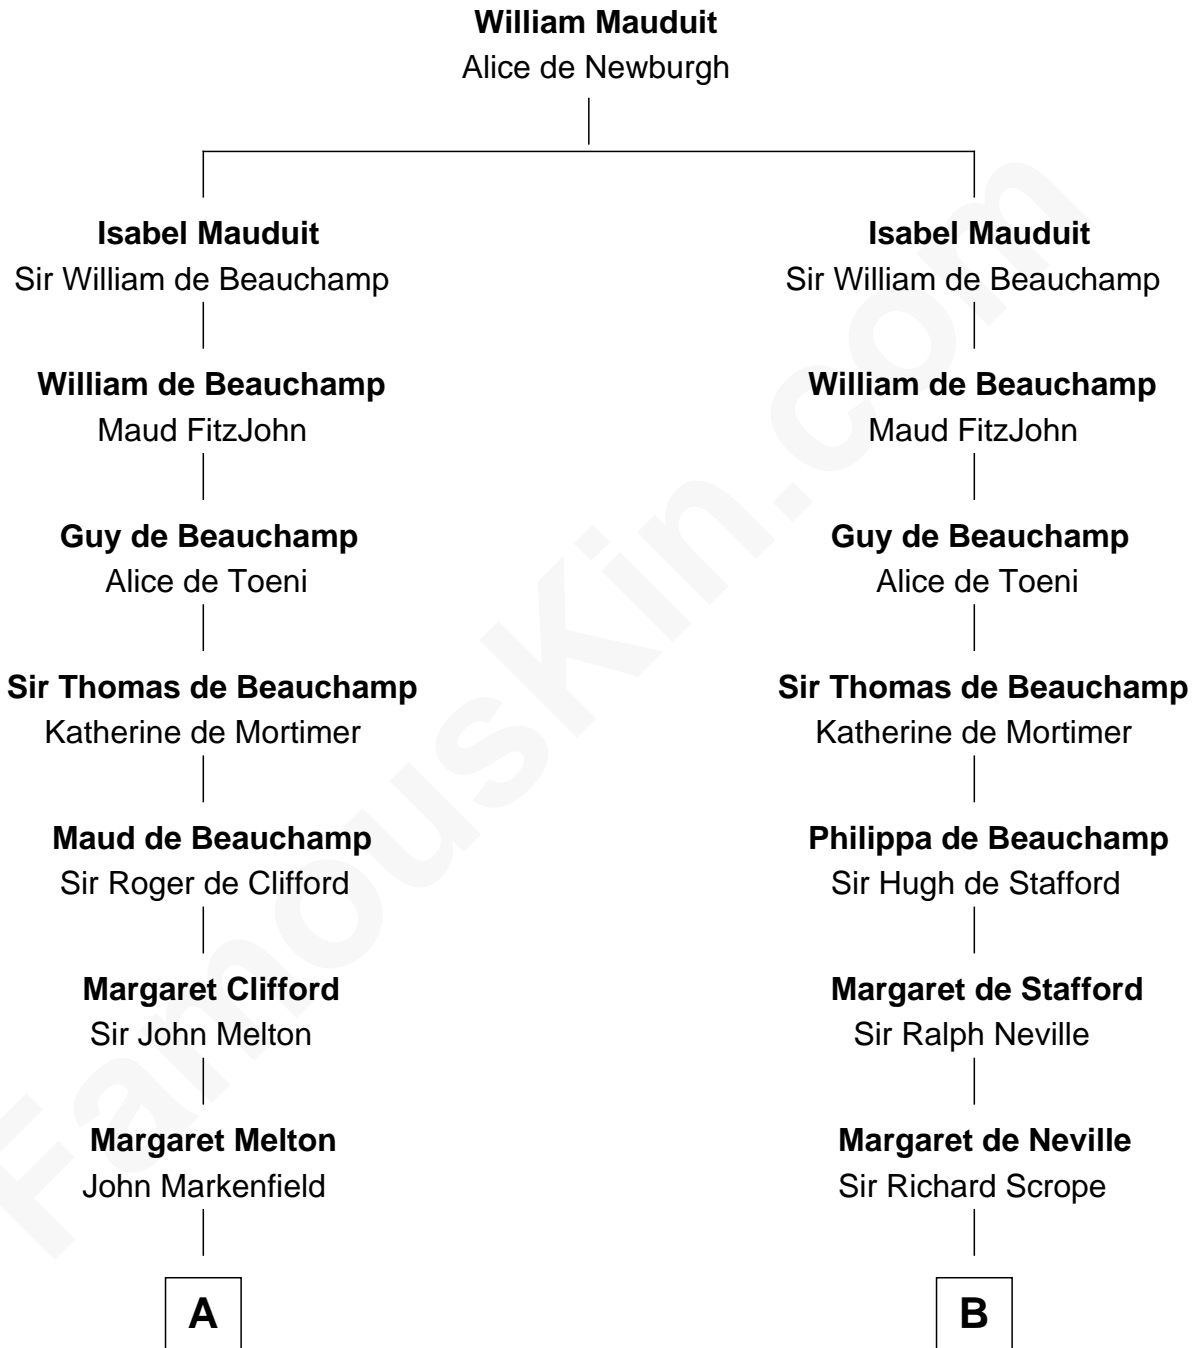

FamousKin.com

Relationship Chart of

Horace Gray

U.S. Supreme Court Justice

17th cousin 4 times removed of

Benjamin Harrison V

Signer of the Declaration of Independence

C