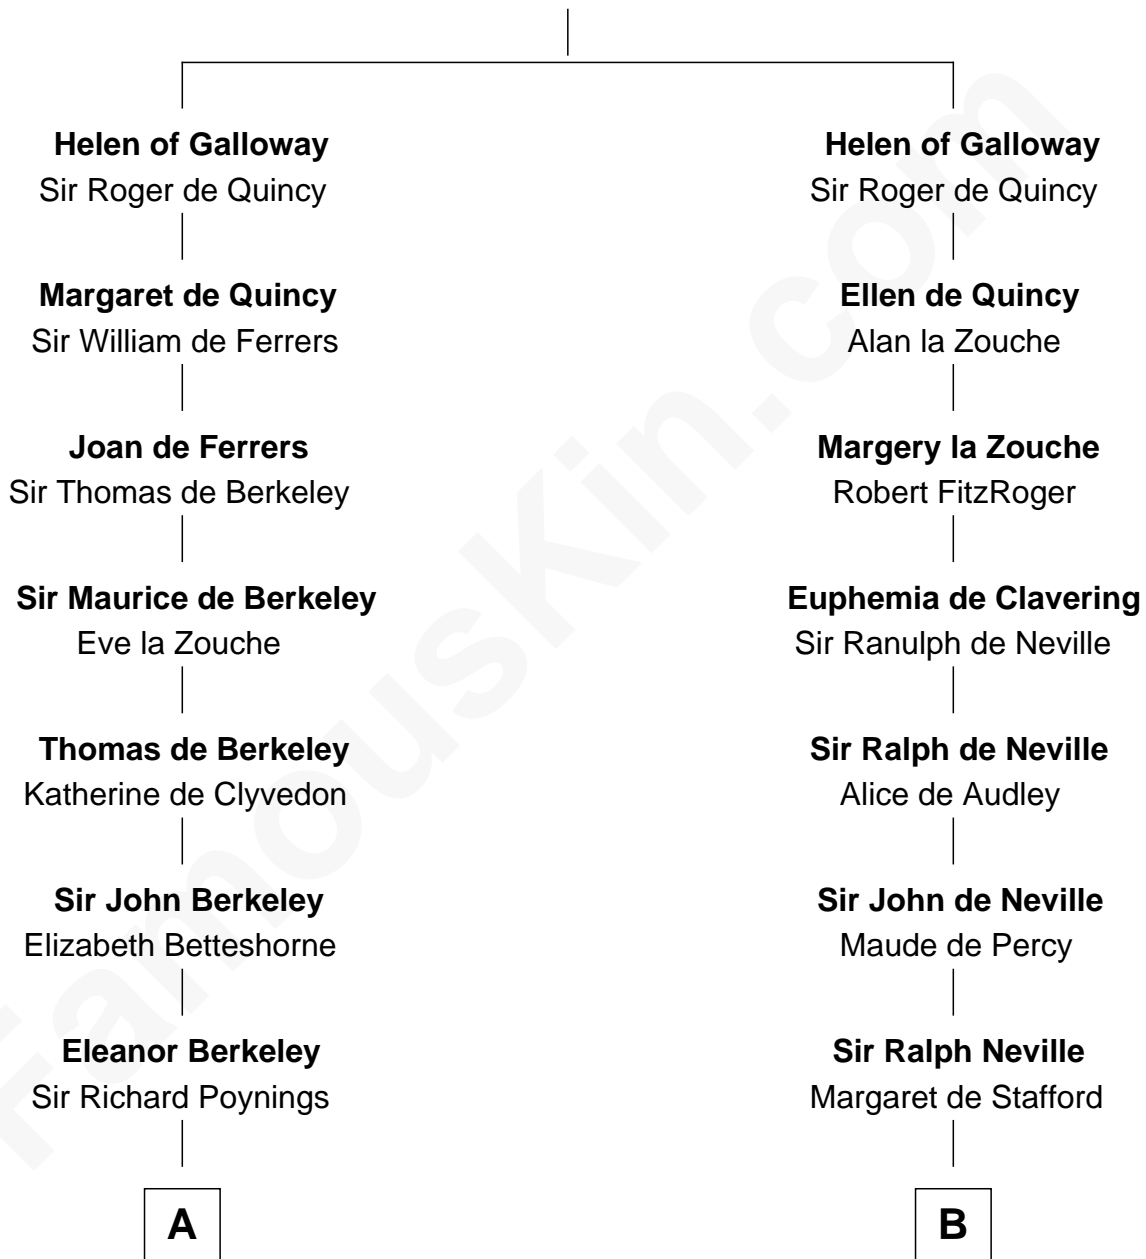

Alan of Galloway

Helen de l'Isle