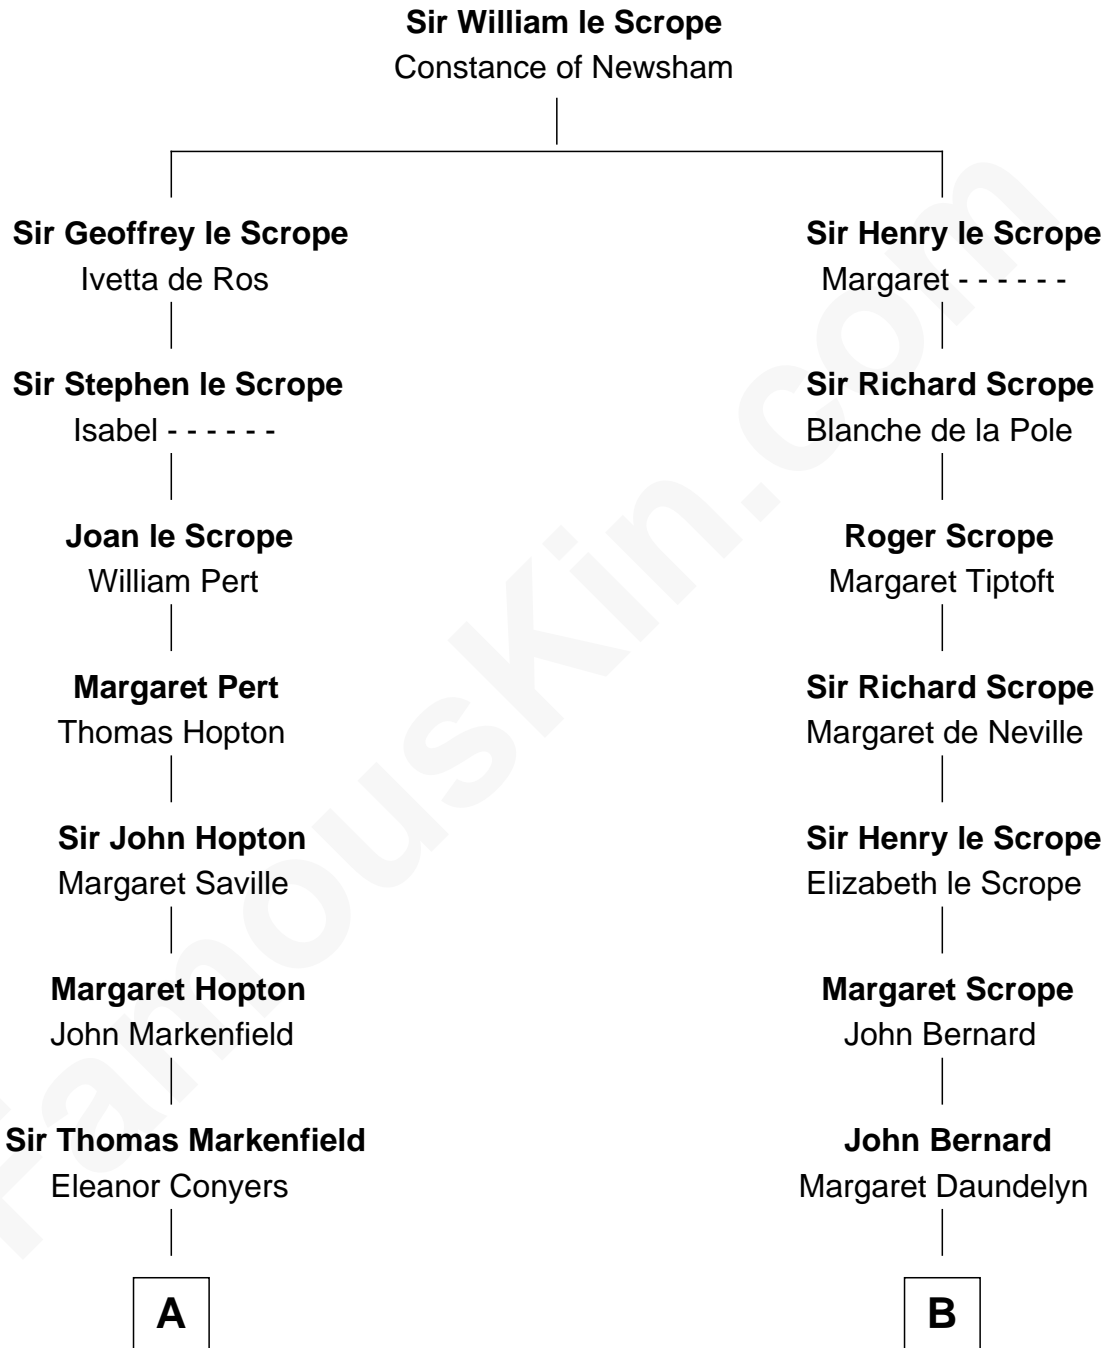

FamousKin.com

Relationship Chart of Horace Gray

U.S. Supreme Court Justice

14th cousin 5 times removed of

Benjamin Harrison V

Signer of the Declaration of Independence

C

Elizabeth Chipman

William Gray

Horace Gray

Harriet Upham

Horace Gray

U.S. Supreme Court Justice

FamousKin.com