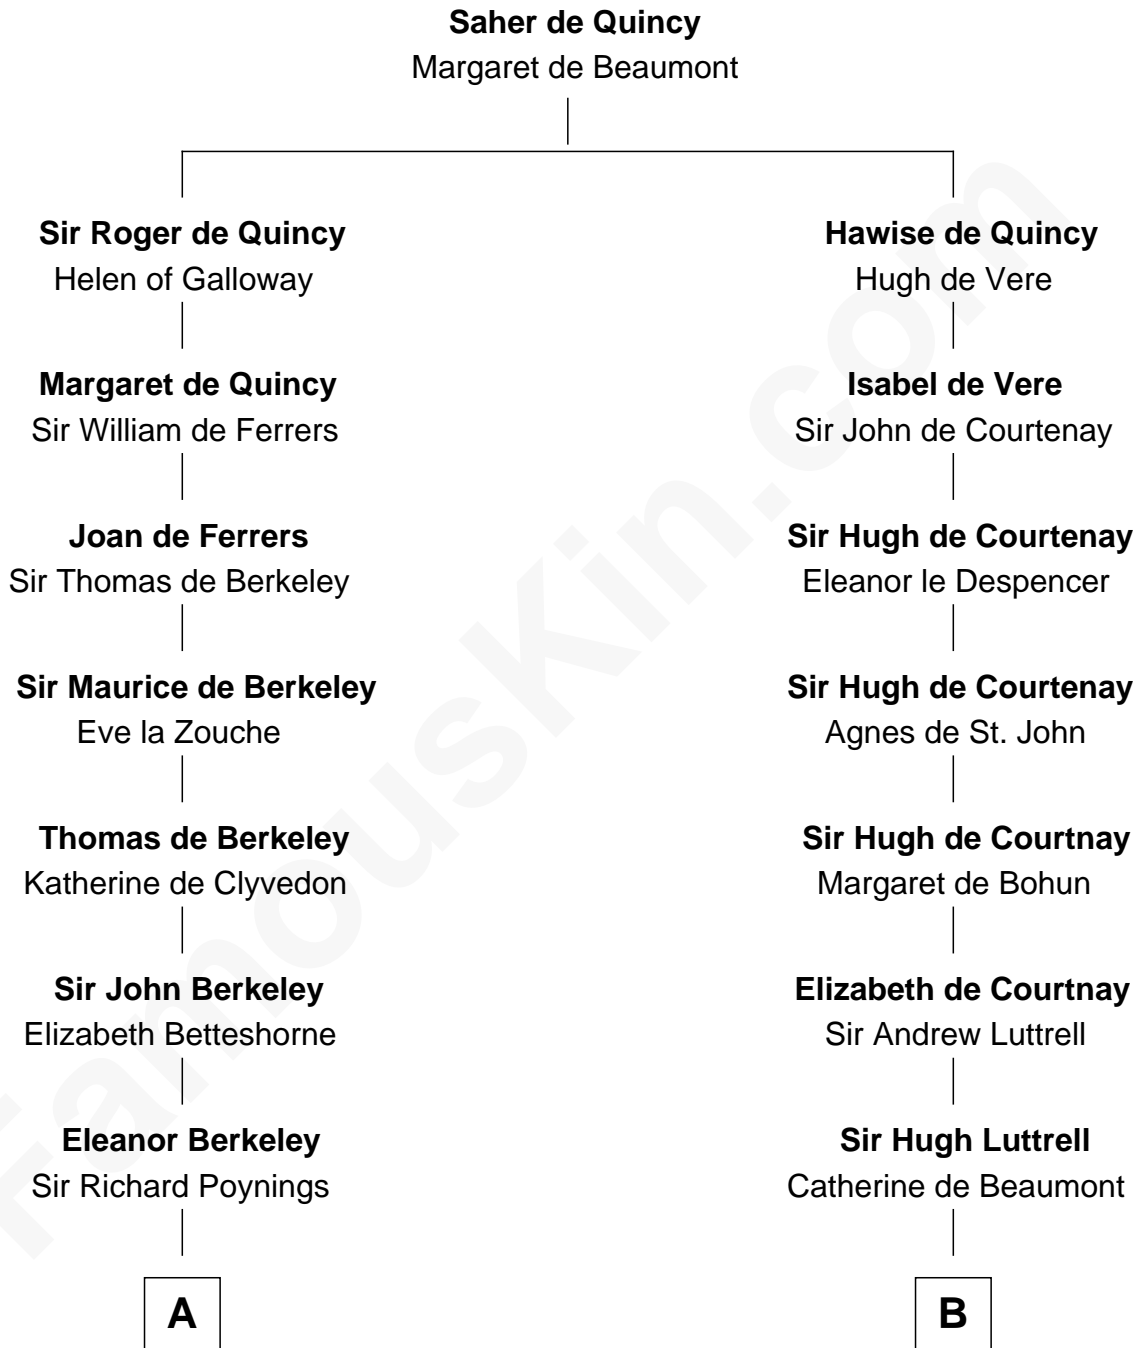

FamousKin.com

Relationship Chart of

Horace Gray

U.S. Supreme Court Justice

17th cousin 4 times removed of

Benjamin Harrison V

Signer of the Declaration of Independence

C