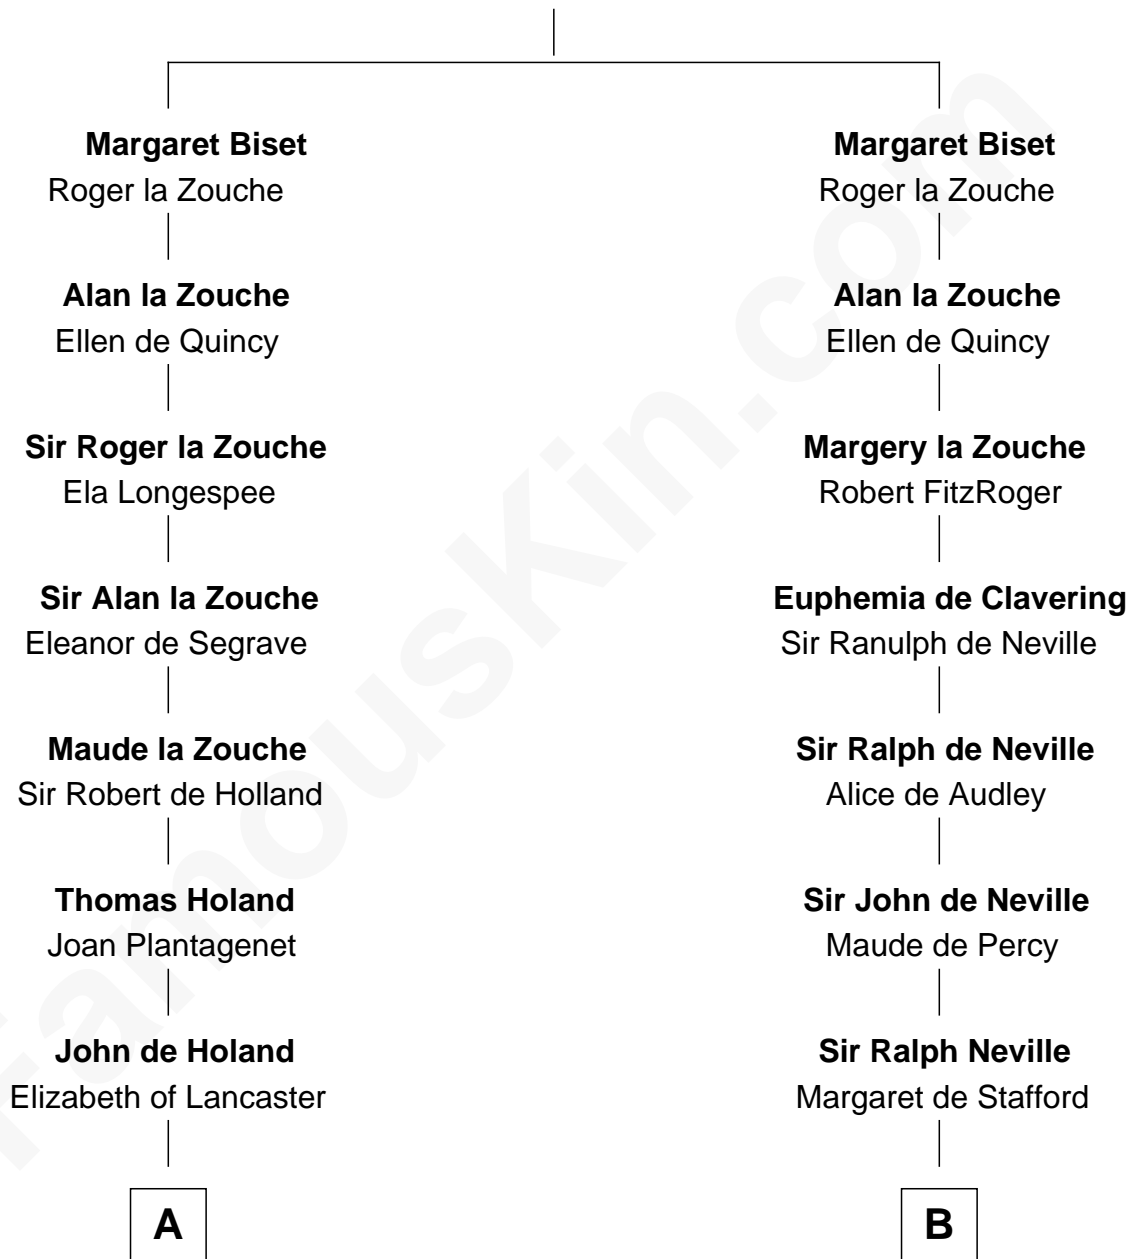

Henry Biset