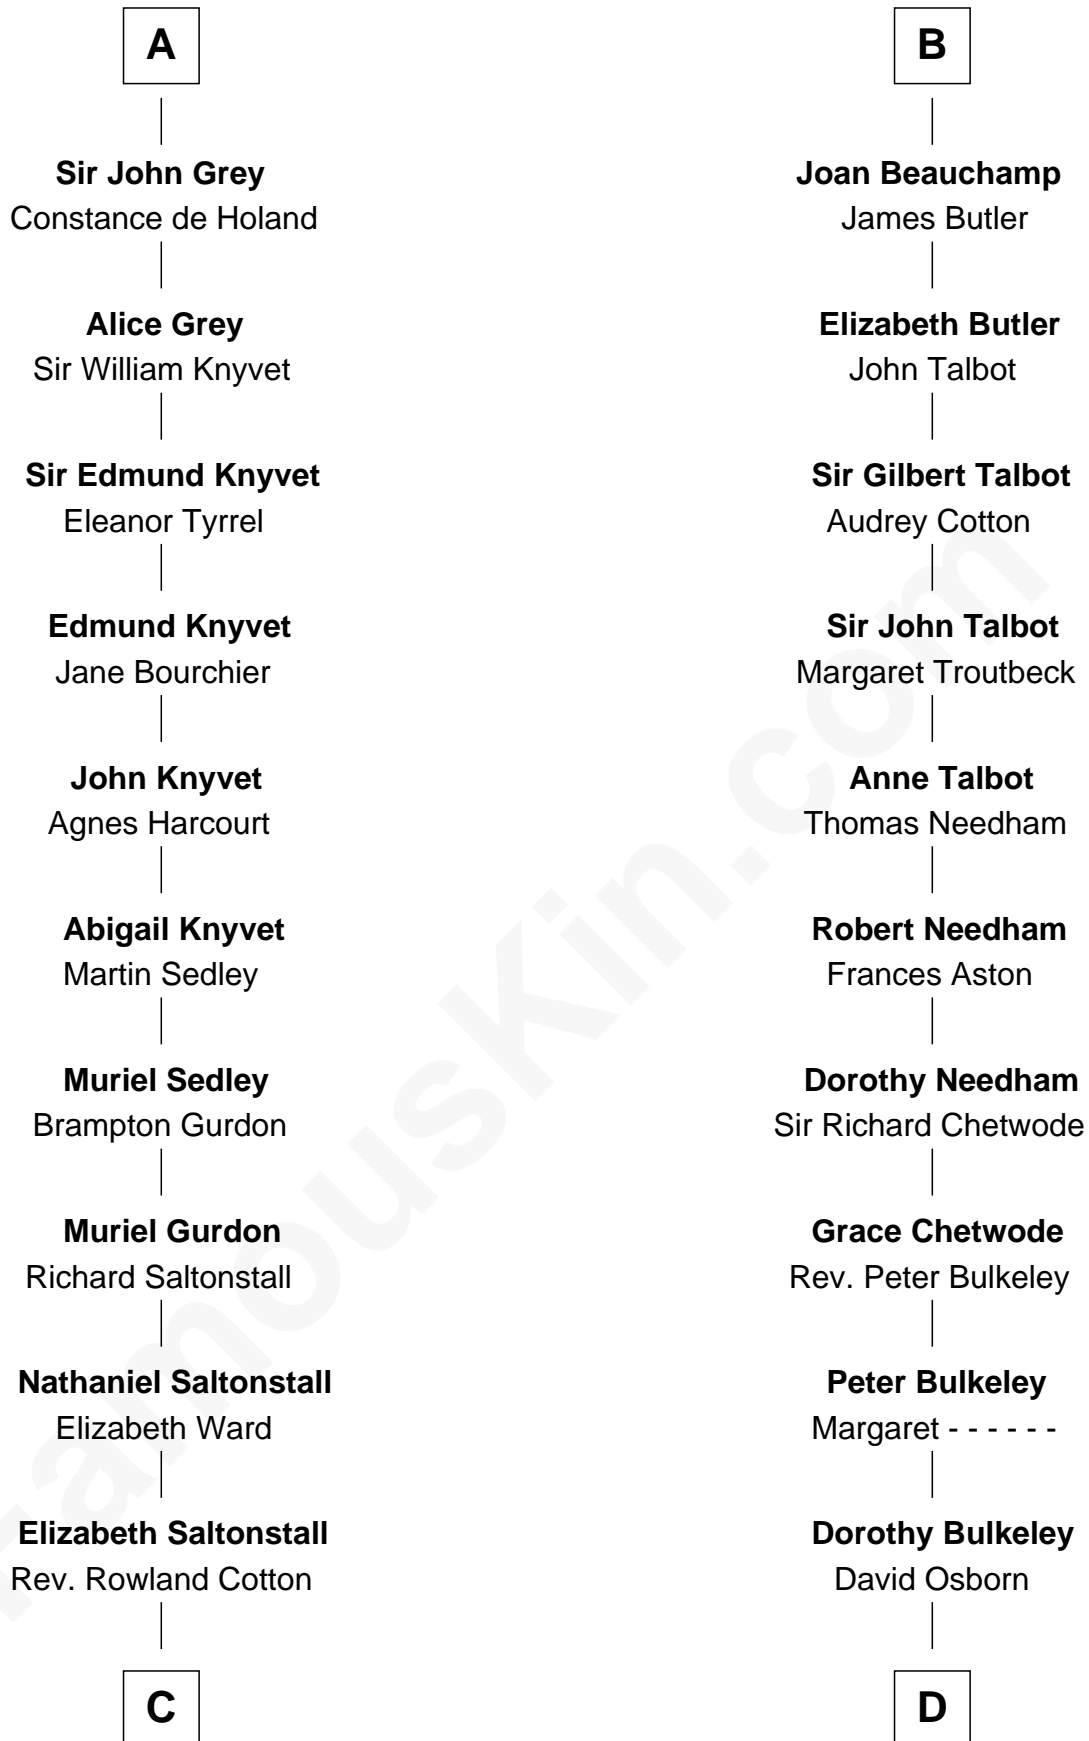

## Relationship Chart of

**Horace Gray**

*U.S. Supreme Court Justice*

21st cousin of

**Jay Gould**

*American Railroad "Robber Baron"*

**C**

**Joanna Cotton**  
Rev. John Brown

**Elizabeth Brown**  
John Chipman

**Elizabeth Chipman**  
William Gray

**Horace Gray**  
Harriet Upham

**Horace Gray**  
*U.S. Supreme Court Justice*

**D**

**Eleazer Osborn**  
Hannah Bulkeley

**Eleazer Osborn**  
Sarah Burr

**Anna Osborn**  
Abraham Gould

**John Burr Gould**  
Mary More

**Jay Gould**  
*"Robber Baron"*