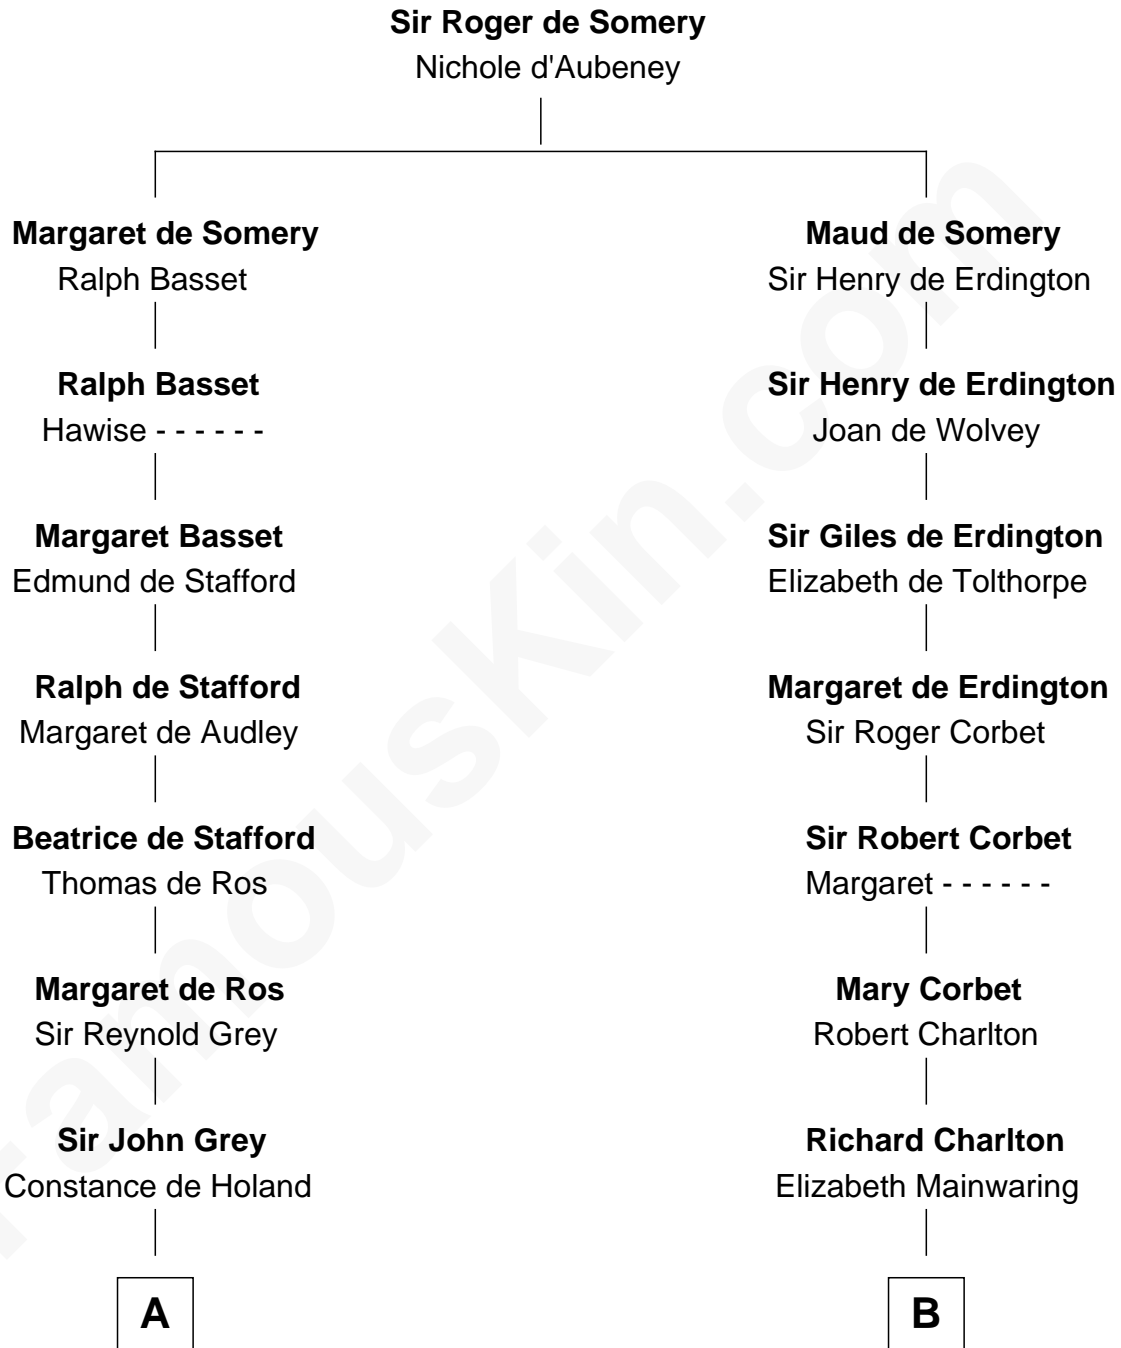

FamousKin.com

Relationship Chart of

Horace Gray

U.S. Supreme Court Justice

17th cousin 3 times removed of

Jay Gould

American Railroad "Robber Baron"

C

Elizabeth Brown

John Chipman

Elizabeth Chipman

William Gray

Horace Gray

Harriet Upham

Horace Gray

U.S. Supreme Court Justice