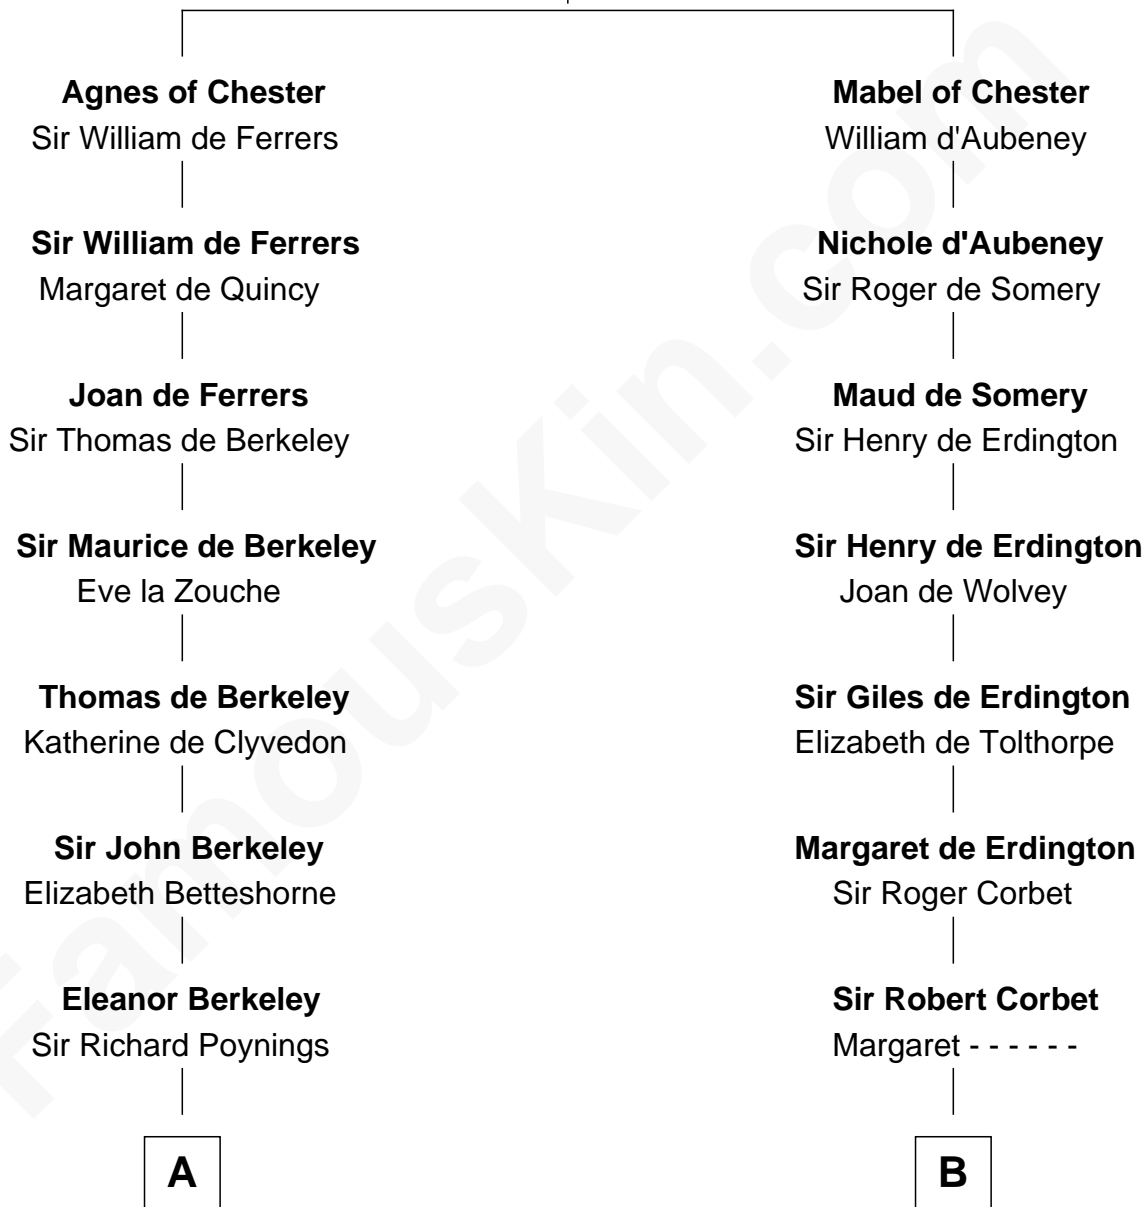

FamousKin.com Relationship Chart of

Horace Gray

U.S. Supreme Court Justice

19th cousin 2 times removed of

Jay Gould

American Railroad "Robber Baron"

Hugh de Kevelioc
Bertrade de Montfort

C

Jay Gould
"Robber Baron"