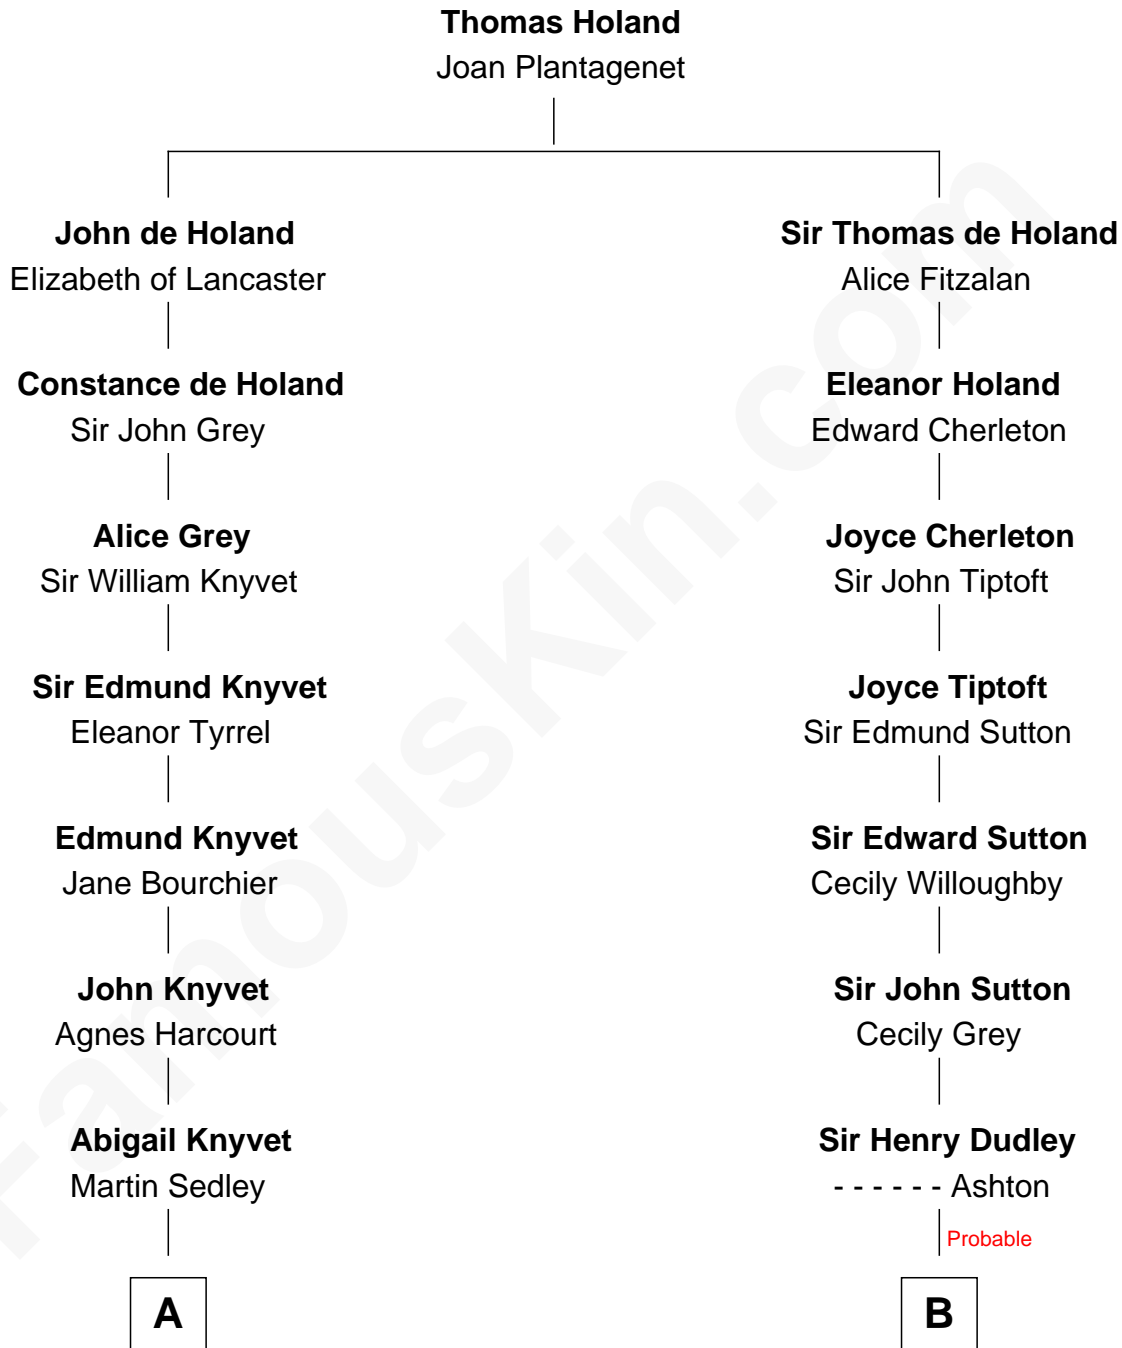

FamousKin.com

Relationship Chart of

Horace Gray

U.S. Supreme Court Justice

15th cousin 1 time removed of

William Marsh Rice

Founder of Rice University

A