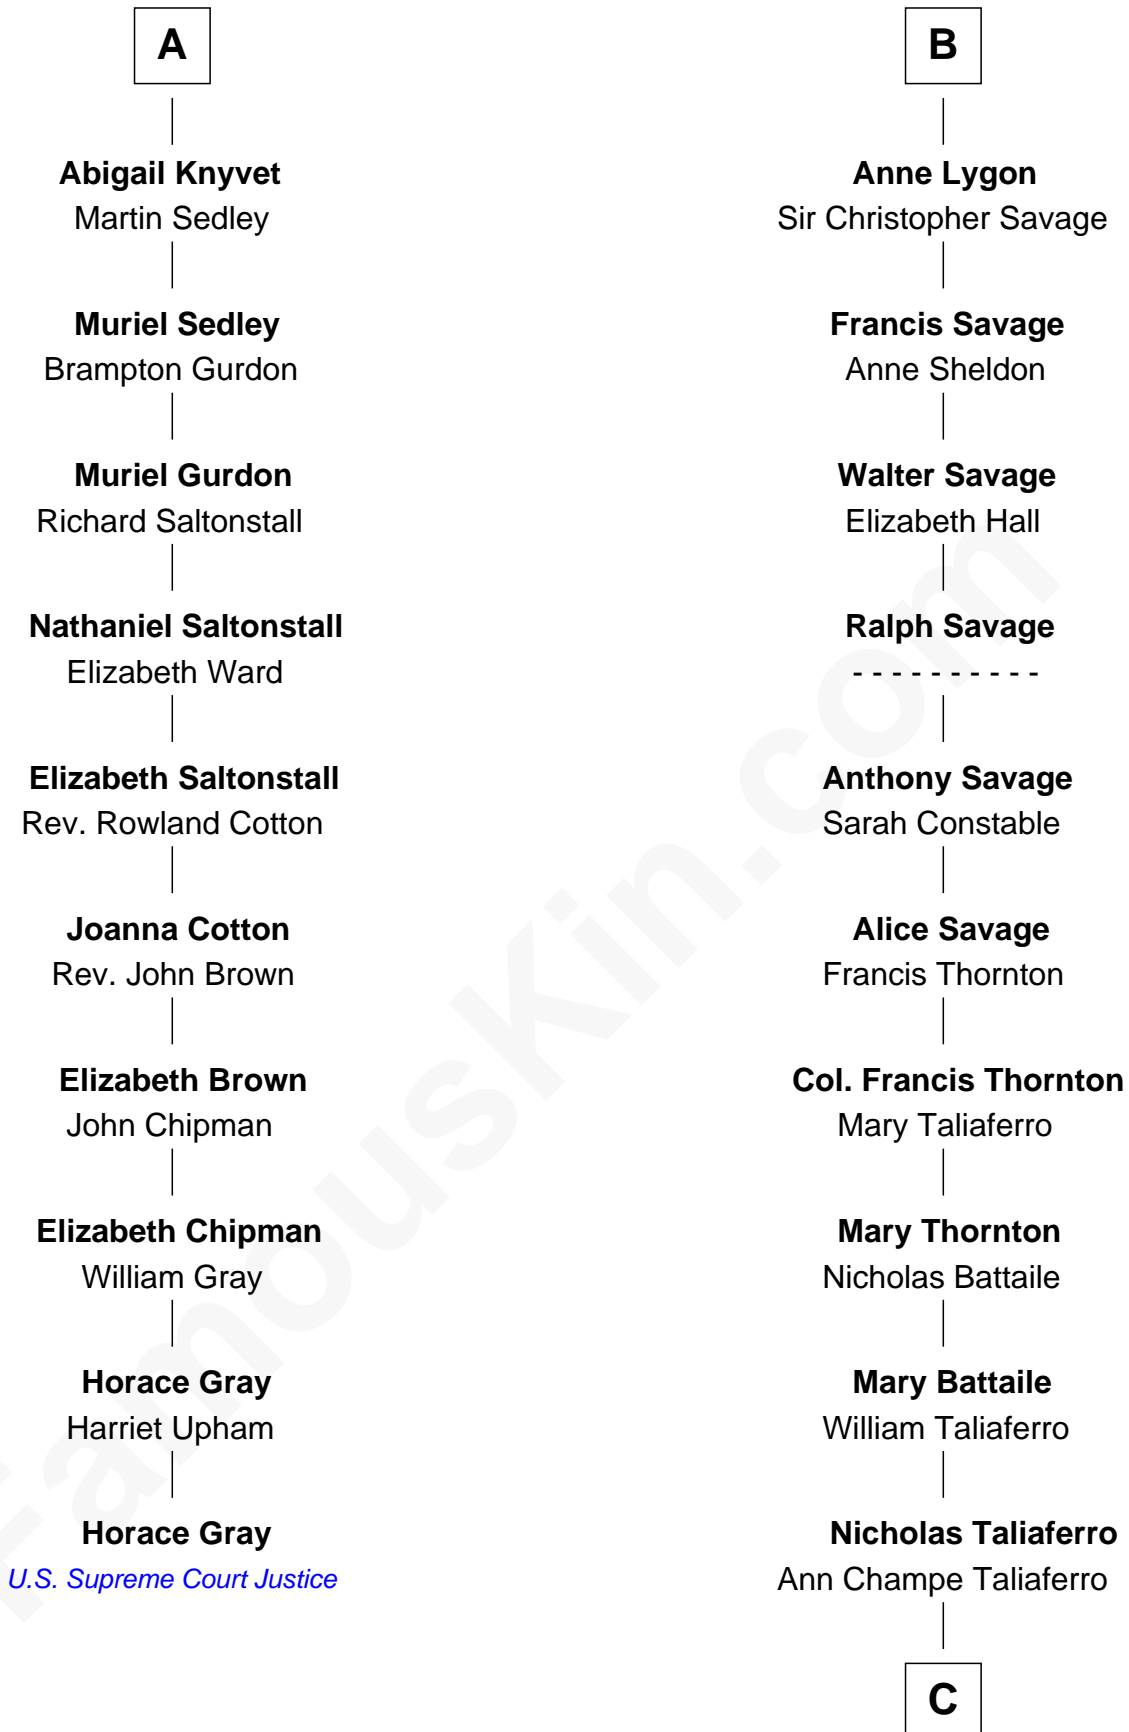

FamousKin.com

Relationship Chart of

Horace Gray

U.S. Supreme Court Justice

16th cousin 4 times removed of

General George C. Marshall

Author of "The Marshall Plan"

C

Matilda Battaile Taliaferro

Martin Marshall

William Champe Marshall

Susan Myers

George Catlett Marshall

Laura Emily Bradford

General George C. Marshall

U.S. Army - World War II