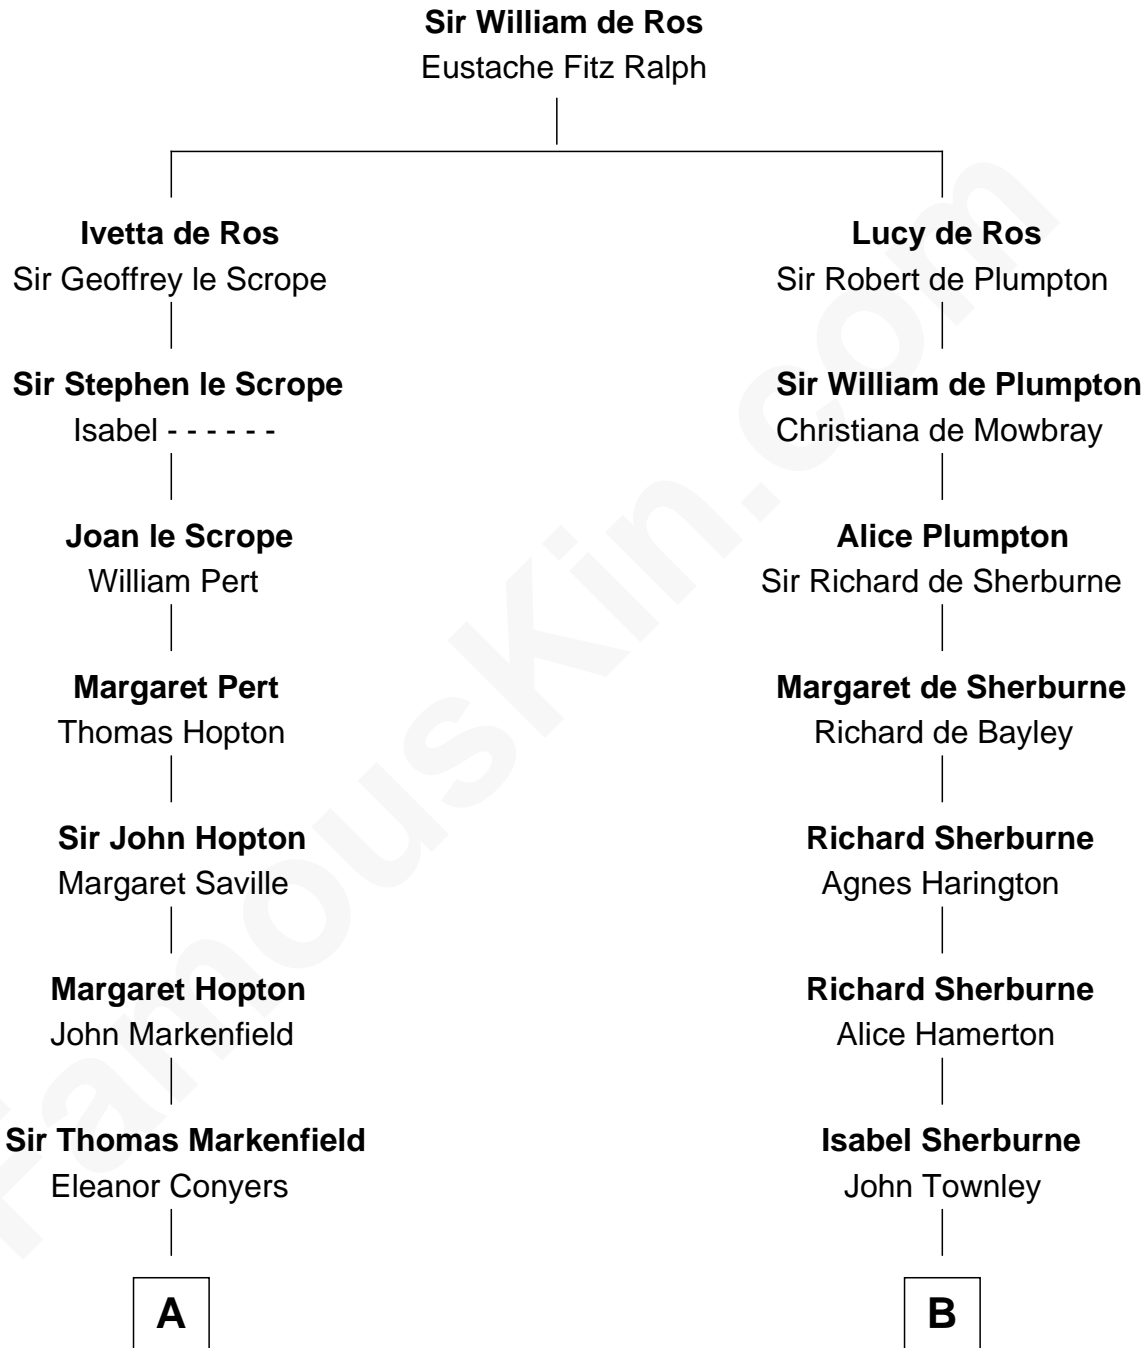

## Relationship Chart of

### Horace Gray

*U.S. Supreme Court Justice*

19th cousin 2 times removed of

### General George C. Marshall

*Author of "The Marshall Plan"*

**C**

**Elizabeth Chipman**

William Gray

**Horace Gray**

Harriet Upham

**Horace Gray**