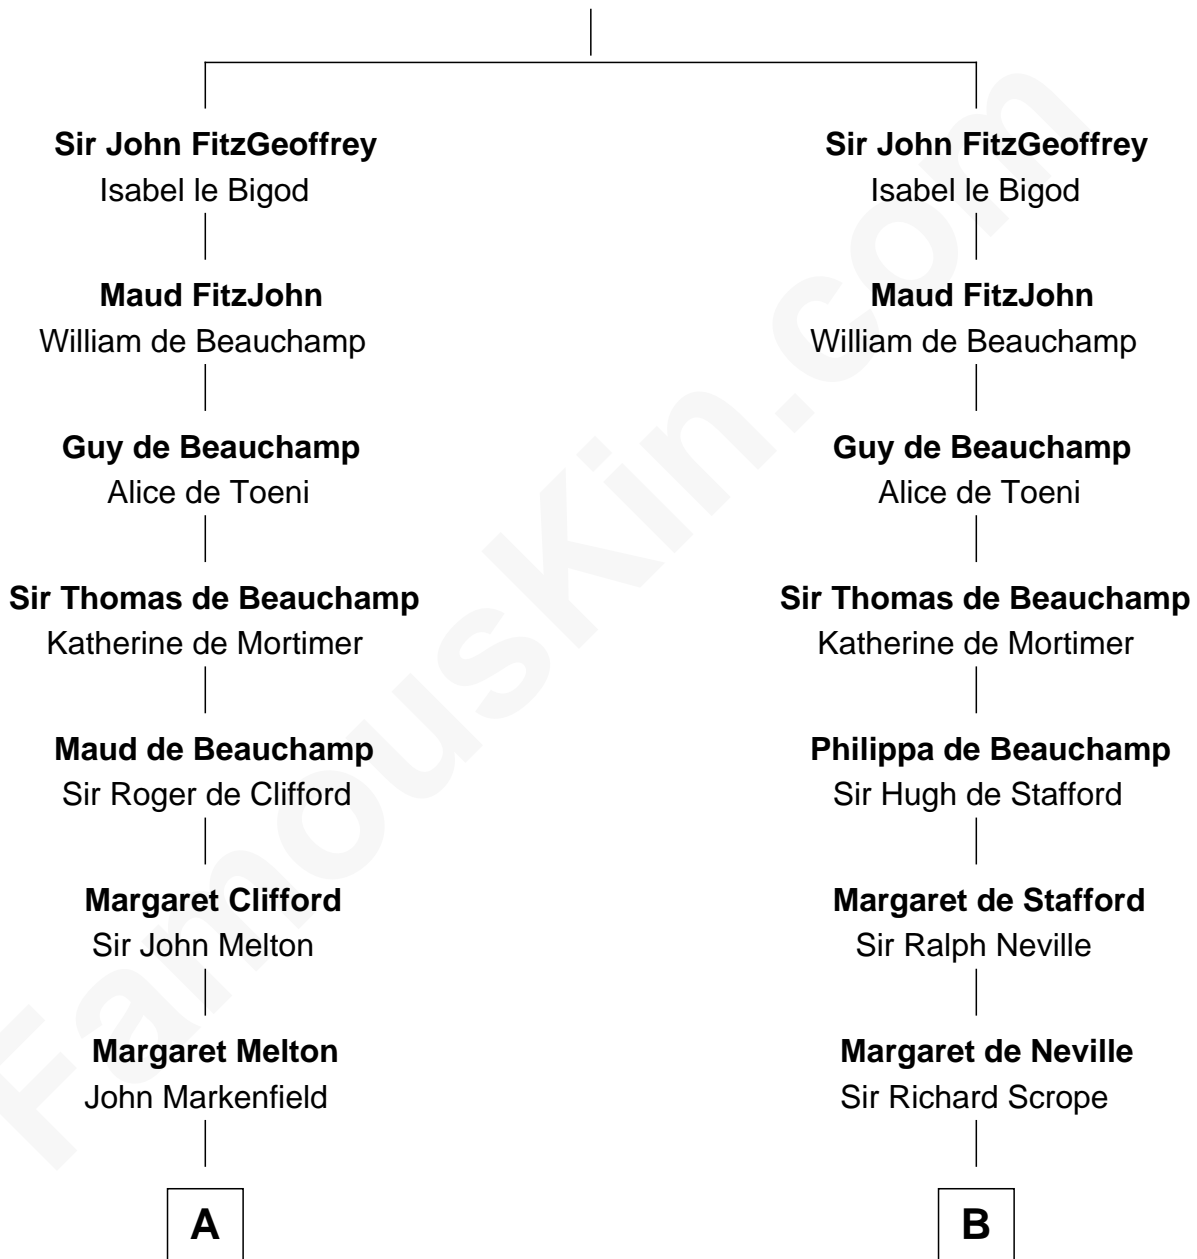

FamousKin.com Relationship Chart of

Horace Gray

U.S. Supreme Court Justice

21st cousin of

Harry F. Byrd

50th Governor of Virginia

Sir Geoffrey FitzPiers

Aveline de Clare

C

Joanna Cotton
Rev. John Brown

Elizabeth Brown
John Chipman

Elizabeth Chipman
William Gray

Horace Gray
Harriet Upham

Horace Gray
U.S. Supreme Court Justice

D

Benjamin Harrison
Evelyn Taylor Byrd

Anne Harrison
Richard Evelyn Byrd

Col. William Byrd
Jane Meriwether Rivers

Richard Evelyn Byrd
Eleanor Bolling Flood

Harry F. Byrd
50th Governor of Virginia