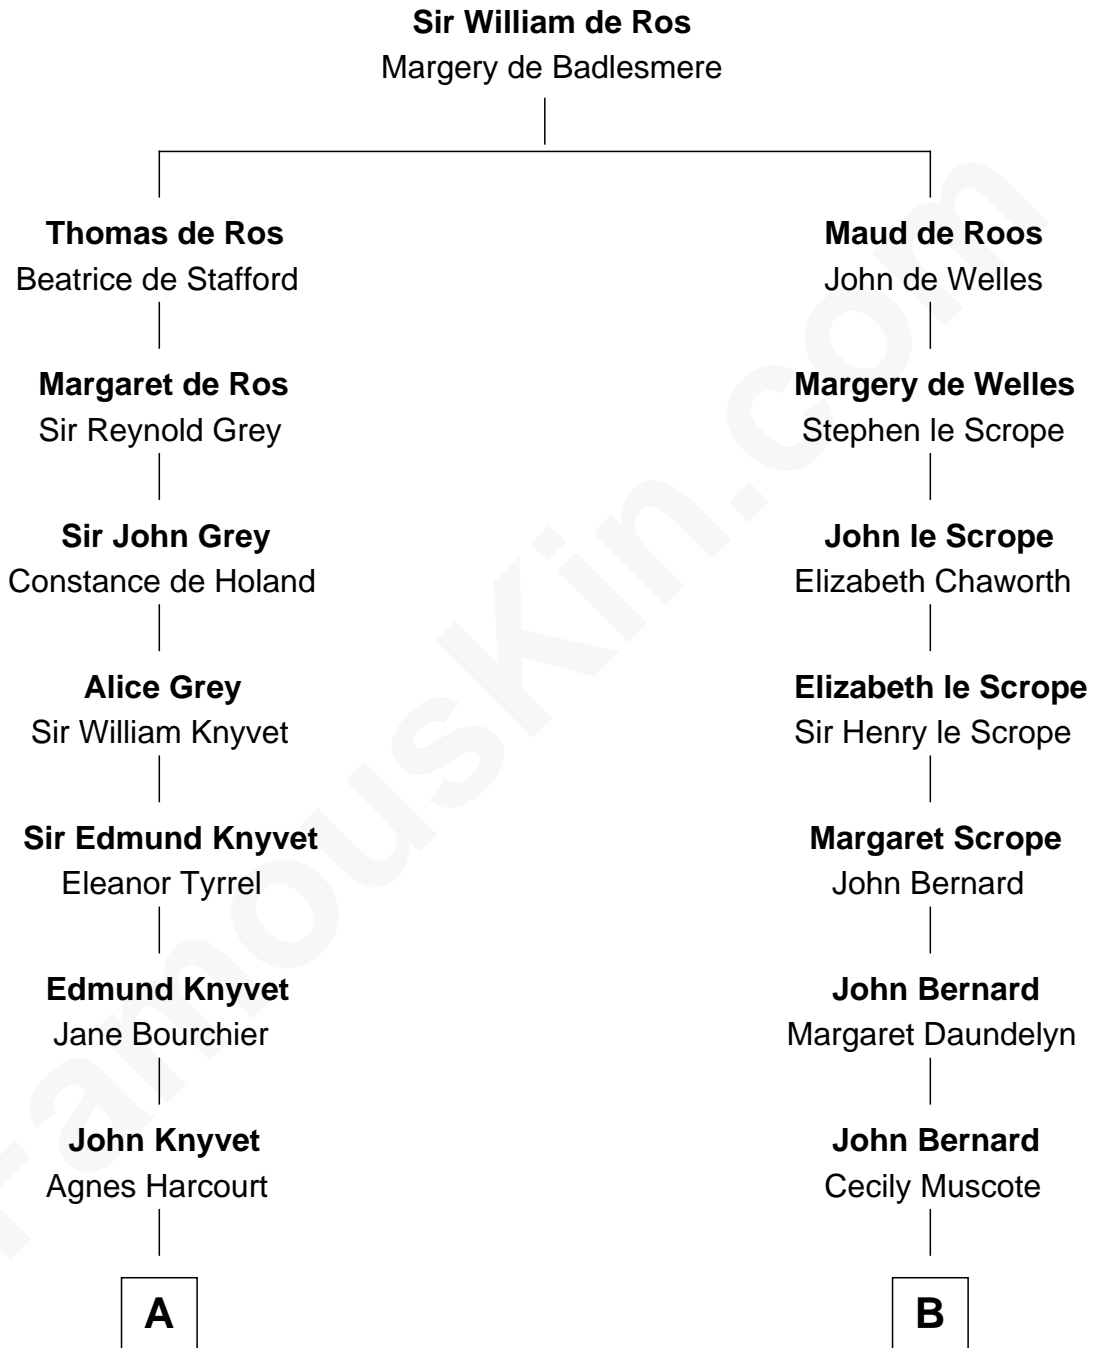

FamousKin.com

Relationship Chart of

Horace Gray

U.S. Supreme Court Justice

16th cousin 1 time removed of

Harry F. Byrd

50th Governor of Virginia